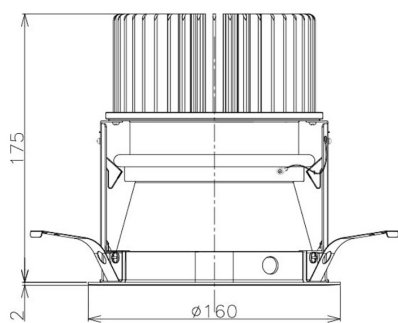

Item no. DD098-5020MB9040D

Series Name: Φ 150 Spark (Deep Cone)

Installation	Recessed mount
Type	
Fixture wattage	48.5W
Beam angle	21 deg
Color Temp.	4000K
CRI	Ra>90
Luminous	4639 lm
Body	Die-cast aluminum alloy
Body finish	N/A
Trim finish	Black
Reflector finish	Mirror
IP Rate	IP20
Light source	COB module
Input Voltage	AC220~240V
Dimming Type	Non-Dimmable
Certificate	CE, CCC
Cut Hole	150mm

Height (Weight)	Spot / Medium / Medium flood	Wide flood
65.3W	177 (1.4kg)	
48.5W	177 (1.5kg)	
44.3W	157 (1.2kg)	
33.8W	168 (1.1kg)	157 (1.1kg)
30.3W	168 (1.1kg)	157 (1.1kg)
23.0W	138 (0.9kg)	127 (0.9kg)