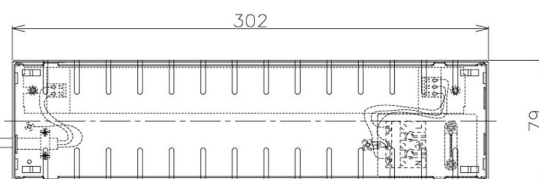

Item no. DD098-5020MB9040D

Series Name: Φ 150 Spark (Deep Cone)

Installation	Recessed mount
Type	
Fixture wattage	48.5W
Beam angle	21 deg
Color Temp.	4000K
CRI	Ra>90
Luminous	4639 lm
Body	Die-cast aluminum alloy
Body finish	N/A
Trim finish	Black
Reflector finish	Mirror
IP Rate	IP20
Light source	COB module
Input Voltage	AC220~240V
Dimming Type	Non-Dimmable
Certificate	CE, CCC
Cut Hole	150mm

Height (Weight)	Spot / Medium / Medium flood	Wide flood
65.3W	177 (1.4kg)	
48.5W	177 (1.5kg)	
44.3W	157 (1.2kg)	
33.8W	168 (1.1kg)	157 (1.1kg)
30.3W	168 (1.1kg)	157 (1.1kg)
23.0W	138 (0.9kg)	127 (0.9kg)