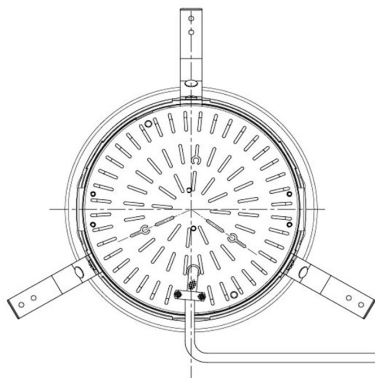

Item no. DD098-5020MB9040D

Series Name: Φ 150 Spark (Deep Cone)

Installation	Recessed mount
Type	
Fixture wattage	48.5W
Beam angle	21 deg
Color Temp.	4000K
CRI	Ra>90
Luminous	4639 lm
Body	Die-cast aluminum alloy
Body finish	N/A
Trim finish	Black
Reflector finish	Mirror
IP Rate	IP20
Light source	COB module
Input Voltage	AC220~240V
Dimming Type	Non-Dimmable
Certificate	CE, CCC
Cut Hole	150mm

Height (Weight)	Spot / Medium / Medium flood	Wide flood
65.3W	177 (1.4kg)	
48.5W	177 (1.5kg)	
44.3W	157 (1.2kg)	
33.8W	168 (1.1kg)	157 (1.1kg)
30.3W	168 (1.1kg)	157 (1.1kg)
23.0W	138 (0.9kg)	127 (0.9kg)