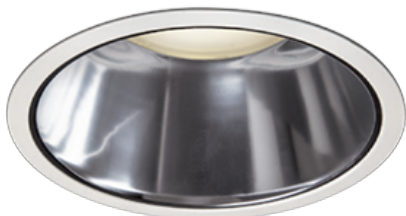

Item no. DD098-5020MW8027D

Series Name: Φ 150 Spark (Deep Cone)

Installation	Recessed mount
Type	
Fixture wattage	48.5W
Beam angle	21 deg
Color Temp.	2700K
CRI	Ra>90
Luminous	5058 lm
Body	Die-cast aluminum alloy
Body finish	N/A
Trim finish	White
Reflector finish	Mirror
IP Rate	IP20
Light source	COB module
Input Voltage	AC220~240V
Dimming Type	Non-Dimmable
Certificate	CE, CCC
Cut Hole	150mm

Height (Weight)	Spot / Medium / Medium flood	Wide flood
65.3W	177 (1.4kg)	
48.5W	177 (1.5kg)	
44.3W	157 (1.2kg)	
33.8W	168 (1.1kg)	157 (1.1kg)
30.3W	168 (1.1kg)	157 (1.1kg)
23.0W	138 (0.9kg)	127 (0.9kg)