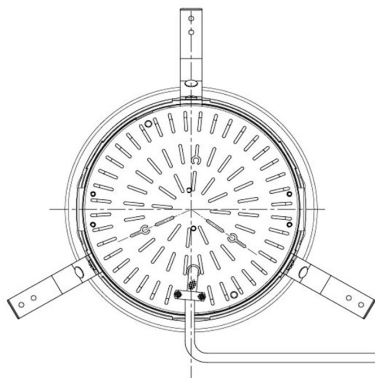

Item no. DD098-5020MW8027D

Series Name: Φ 150 Spark (Deep Cone)

Installation	Recessed mount
Type	
Fixture wattage	48.5W
Beam angle	21 deg
Color Temp.	2700K
CRI	Ra>90
Luminous	5058 lm
Body	Die-cast aluminum alloy
Body finish	N/A
Trim finish	White
Reflector finish	Mirror
IP Rate	IP20
Light source	COB module
Input Voltage	AC220~240V
Dimming Type	Non-Dimmable
Certificate	CE, CCC
Cut Hole	150mm

Height (Weight)	Spot / Medium / Medium flood	Wide flood
65.3W	177 (1.4kg)	
48.5W	177 (1.5kg)	
44.3W	157 (1.2kg)	
33.8W	168 (1.1kg)	157 (1.1kg)
30.3W	168 (1.1kg)	157 (1.1kg)
23.0W	138 (0.9kg)	127 (0.9kg)