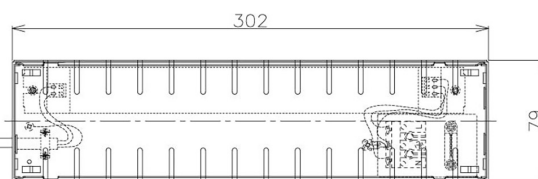

Item no. DD098-5020MW8027D

Series Name: Φ 150 Spark (Deep Cone)

Installation	Recessed mount
Type	
Fixture wattage	48.5W
Beam angle	21 deg
Color Temp.	2700K
CRI	Ra>90
Luminous	5058 lm
Body	Die-cast aluminum alloy
Body finish	N/A
Trim finish	White
Reflector finish	Mirror
IP Rate	IP20
Light source	COB module
Input Voltage	AC220~240V
Dimming Type	Non-Dimmable
Certificate	CE, CCC
Cut Hole	150mm

Height (Weight)	Spot / Medium / Medium flood	Wide flood
65.3W	177 (1.4kg)	
48.5W	177 (1.5kg)	
44.3W	157 (1.2kg)	
33.8W	168 (1.1kg)	157 (1.1kg)
30.3W	168 (1.1kg)	157 (1.1kg)
23.0W	138 (0.9kg)	127 (0.9kg)