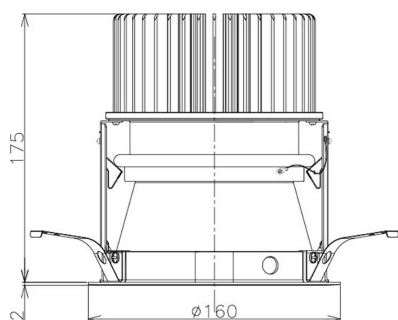

Item no. DD098-5020MW8027D

Series Name: Φ 150 Spark (Deep Cone)

Installation	Recessed mount
Type	
Fixture wattage	48.5W
Beam angle	21 deg
Color Temp.	2700K
CRI	Ra>90
Luminous	5058 lm
Body	Die-cast aluminum alloy
Body finish	N/A
Trim finish	White
Reflector finish	Mirror
IP Rate	IP20
Light source	COB module
Input Voltage	AC220~240V
Dimming Type	Non-Dimmable
Certificate	CE, CCC
Cut Hole	150mm

Height (Weight)	Spot / Medium / Medium flood	Wide flood
65.3W	177 (1.4kg)	
48.5W	177 (1.5kg)	
44.3W	157 (1.2kg)	
33.8W	168 (1.1kg)	157 (1.1kg)
30.3W	168 (1.1kg)	157 (1.1kg)
23.0W	138 (0.9kg)	127 (0.9kg)