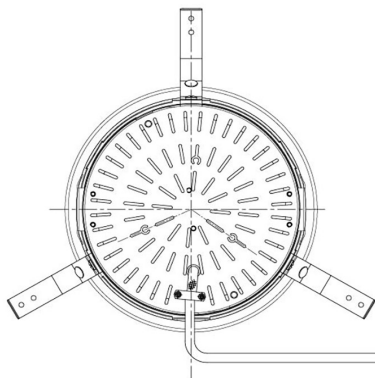

Item no. DD098-5020MW8035D

Series Name: Φ 150 Spark (Deep Cone)

Installation	Recessed mount
Type	
Fixture wattage	48.5W
Beam angle	21 deg
Color Temp.	3500K
CRI	Ra>90
Luminous	5375 lm
Body	Die-cast aluminum alloy
Body finish	N/A
Trim finish	White
Reflector finish	Mirror
IP Rate	IP20
Light source	COB module
Input Voltage	AC220~240V
Dimming Type	Non-Dimmable
Certificate	CE, CCC
Cut Hole	150mm

Height (Weight)	Spot / Medium / Medium flood	Wide flood
65.3W	177 (1.4kg)	
48.5W	177 (1.5kg)	
44.3W	157 (1.2kg)	
33.8W	168 (1.1kg)	157 (1.1kg)
30.3W	168 (1.1kg)	157 (1.1kg)
23.0W	138 (0.9kg)	127 (0.9kg)