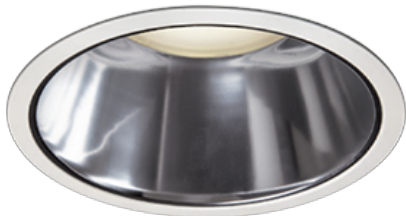

Item no. DD098-5020MW8035D

Series Name: Φ 150 Spark (Deep Cone)

Installation	Recessed mount
Type	
Fixture wattage	48.5W
Beam angle	21 deg
Color Temp.	3500K
CRI	Ra>90
Luminous	5375 lm
Body	Die-cast aluminum alloy
Body finish	N/A
Trim finish	White
Reflector finish	Mirror
IP Rate	IP20
Light source	COB module
Input Voltage	AC220~240V
Dimming Type	Non-Dimmable
Certificate	CE, CCC
Cut Hole	150mm

Height (Weight)	Spot / Medium / Medium flood	Wide flood
65.3W	177 (1.4kg)	
48.5W	177 (1.5kg)	
44.3W	157 (1.2kg)	
33.8W	168 (1.1kg)	157 (1.1kg)
30.3W	168 (1.1kg)	157 (1.1kg)
23.0W	138 (0.9kg)	127 (0.9kg)