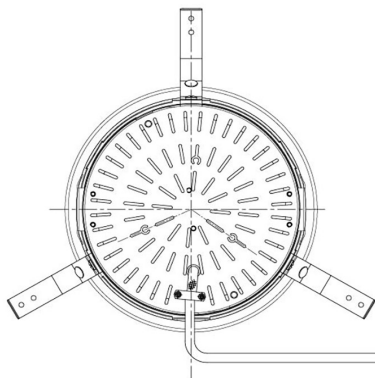

Item no. DD098-5020MW8035D

Series Name: Φ 150 Spark (Deep Cone)

Installation	Recessed mount
Type	Φ 150 Spark (Deep Cone)
Fixture wattage	48.5W
Beam angle	21 deg
Color Temp.	3500K
CRI	Ra>90
Luminous	5375 lm
Body	Die-cast aluminum alloy
Body finish	N/A
Trim finish	White
Reflector finish	Mirror
IP Rate	IP20
Light source	COB module
Input Voltage	AC220~240V
Dimming Type	Non-Dimmable
Certificate	CE, CCC
Cut Hole	150mm

Height (Weight)	Spot / Medium / Medium flood	Wide flood
65.3W	177 (1.4kg)	
48.5W	177 (1.5kg)	
44.3W	157 (1.2kg)	
33.8W	168 (1.1kg)	157 (1.1kg)
30.3W	168 (1.1kg)	157 (1.1kg)
23.0W	138 (0.9kg)	127 (0.9kg)