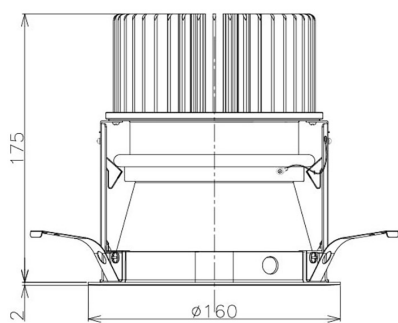

Item no. DD098-5020MW8035D

Series Name: Φ 150 Spark (Deep Cone)

Installation	Recessed mount
Type	
Fixture wattage	48.5W
Beam angle	21 deg
Color Temp.	3500K
CRI	Ra>90
Luminous	5375 lm
Body	Die-cast aluminum alloy
Body finish	N/A
Trim finish	White
Reflector finish	Mirror
IP Rate	IP20
Light source	COB module
Input Voltage	AC220~240V
Dimming Type	Non-Dimmable
Certificate	CE, CCC
Cut Hole	150mm

Height (Weight)	Spot / Medium / Medium flood	Wide flood
65.3W	177 (1.4kg)	
48.5W	177 (1.5kg)	
44.3W	157 (1.2kg)	
33.8W	168 (1.1kg)	157 (1.1kg)
30.3W	168 (1.1kg)	157 (1.1kg)
23.0W	138 (0.9kg)	127 (0.9kg)