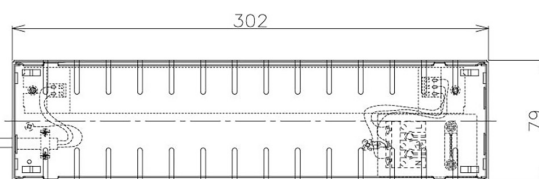

Item no. DD098-5020MW8035D

Series Name: Φ 150 Spark (Deep Cone)

Installation	Recessed mount
Type	
Fixture wattage	48.5W
Beam angle	21 deg
Color Temp.	3500K
CRI	Ra>90
Luminous	5375 lm
Body	Die-cast aluminum alloy
Body finish	N/A
Trim finish	White
Reflector finish	Mirror
IP Rate	IP20
Light source	COB module
Input Voltage	AC220~240V
Dimming Type	Non-Dimmable
Certificate	CE, CCC
Cut Hole	150mm

Height (Weight)	Spot / Medium / Medium flood	Wide flood
65.3W	177 (1.4kg)	
48.5W	177 (1.5kg)	
44.3W	157 (1.2kg)	
33.8W	168 (1.1kg)	157 (1.1kg)
30.3W	168 (1.1kg)	157 (1.1kg)
23.0W	138 (0.9kg)	127 (0.9kg)