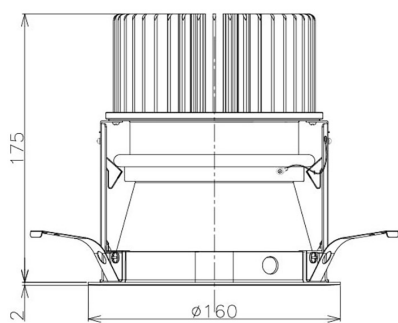

Item no. DD098-5020MW8035D

Series Name: Φ 150 Spark (Deep Cone)

Installation	Recessed mount
Type	Φ 150 Spark (Deep Cone)
Fixture wattage	48.5W
Beam angle	21 deg
Color Temp.	3500K
CRI	Ra>90
Luminous	5375 lm
Body	Die-cast aluminum alloy
Body finish	N/A
Trim finish	White
Reflector finish	Mirror
IP Rate	IP20
Light source	COB module
Input Voltage	AC220~240V
Dimming Type	Non-Dimmable
Certificate	CE, CCC
Cut Hole	150mm

Height (Weight)	Spot / Medium / Medium flood	Wide flood
65.3W	177 (1.4kg)	
48.5W	177 (1.5kg)	
44.3W	157 (1.2kg)	
33.8W	168 (1.1kg)	157 (1.1kg)
30.3W	168 (1.1kg)	157 (1.1kg)
23.0W	138 (0.9kg)	127 (0.9kg)