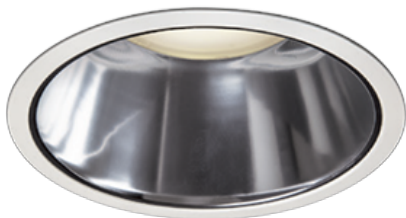

Item no. DD098-5020MW8035D

Series Name: Φ 150 Spark (Deep Cone)

Installation	Recessed mount
Type	
Fixture wattage	48.5W
Beam angle	21 deg
Color Temp.	3500K
CRI	Ra>90
Luminous	5375 lm
Body	Die-cast aluminum alloy
Body finish	N/A
Trim finish	White
Reflector finish	Mirror
IP Rate	IP20
Light source	COB module
Input Voltage	AC220~240V
Dimming Type	Non-Dimmable
Certificate	CE, CCC
Cut Hole	150mm

Height (Weight)	Spot / Medium / Medium flood	Wide flood
65.3W	177 (1.4kg)	
48.5W	177 (1.5kg)	
44.3W	157 (1.2kg)	
33.8W	168 (1.1kg)	157 (1.1kg)
30.3W	168 (1.1kg)	157 (1.1kg)
23.0W	138 (0.9kg)	127 (0.9kg)