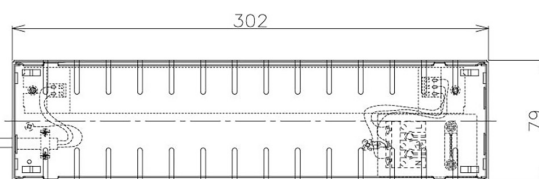

Item no. DD098-5020MW8035D

Series Name: Φ 150 Spark (Deep Cone)

Installation	Recessed mount
Type	Φ 150 Spark (Deep Cone)
Fixture wattage	48.5W
Beam angle	21 deg
Color Temp.	3500K
CRI	Ra>90
Luminous	5375 lm
Body	Die-cast aluminum alloy
Body finish	N/A
Trim finish	White
Reflector finish	Mirror
IP Rate	IP20
Light source	COB module
Input Voltage	AC220~240V
Dimming Type	Non-Dimmable
Certificate	CE, CCC
Cut Hole	150mm

Height (Weight)	Spot / Medium / Medium flood	Wide flood
65.3W	177 (1.4kg)	
48.5W	177 (1.5kg)	
44.3W	157 (1.2kg)	
33.8W	168 (1.1kg)	157 (1.1kg)
30.3W	168 (1.1kg)	157 (1.1kg)
23.0W	138 (0.9kg)	127 (0.9kg)