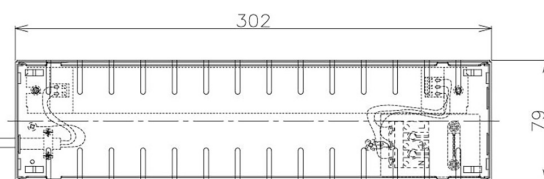

Item no. DD098-5020MW8040D

Series Name: Φ 150 Spark (Deep Cone)

Installation	Recessed mount
Type	
Fixture wattage	48.5W
Beam angle	21 deg
Color Temp.	4000K
CRI	Ra>90
Luminous	5427 lm
Body	Die-cast aluminum alloy
Body finish	N/A
Trim finish	White
Reflector finish	Mirror
IP Rate	IP20
Light source	COB module
Input Voltage	AC220~240V
Dimming Type	Non-Dimmable
Certificate	CE, CCC
Cut Hole	150mm

Height (Weight)	Spot / Medium / Medium flood	Wide flood
65.3W	177 (1.4kg)	
48.5W	177 (1.5kg)	
44.3W	157 (1.2kg)	
33.8W	168 (1.1kg)	157 (1.1kg)
30.3W	168 (1.1kg)	157 (1.1kg)
23.0W	138 (0.9kg)	127 (0.9kg)