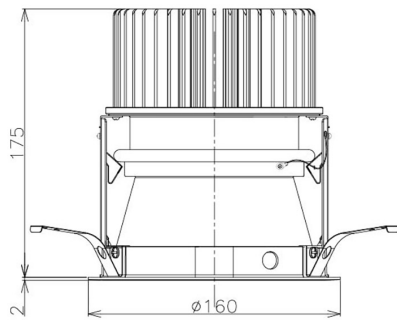

Item no. DD098-5020MW8040D

Series Name: Φ 150 Spark (Deep Cone)

Installation	Recessed mount
Type	
Fixture wattage	48.5W
Beam angle	21 deg
Color Temp.	4000K
CRI	Ra>90
Luminous	5427 lm
Body	Die-cast aluminum alloy
Body finish	N/A
Trim finish	White
Reflector finish	Mirror
IP Rate	IP20
Light source	COB module
Input Voltage	AC220~240V
Dimming Type	Non-Dimmable
Certificate	CE, CCC
Cut Hole	150mm

Height (Weight)	Spot / Medium / Medium flood	Wide flood
65.3W	177 (1.4kg)	
48.5W	177 (1.5kg)	
44.3W	157 (1.2kg)	
33.8W	168 (1.1kg)	157 (1.1kg)
30.3W	168 (1.1kg)	157 (1.1kg)
23.0W	138 (0.9kg)	127 (0.9kg)