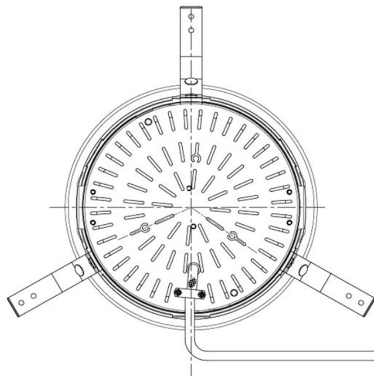

Item no. DD098-5020MW8040D

Series Name: Φ 150 Spark (Deep Cone)

Installation	Recessed mount
Type	
Fixture wattage	48.5W
Beam angle	21 deg
Color Temp.	4000K
CRI	Ra>90
Luminous	5427 lm
Body	Die-cast aluminum alloy
Body finish	N/A
Trim finish	White
Reflector finish	Mirror
IP Rate	IP20
Light source	COB module
Input Voltage	AC220~240V
Dimming Type	Non-Dimmable
Certificate	CE, CCC
Cut Hole	150mm

Height (Weight)	Spot / Medium / Medium flood	Wide flood
65.3W	177 (1.4kg)	
48.5W	177 (1.5kg)	
44.3W	157 (1.2kg)	
33.8W	168 (1.1kg)	157 (1.1kg)
30.3W	168 (1.1kg)	157 (1.1kg)
23.0W	138 (0.9kg)	127 (0.9kg)