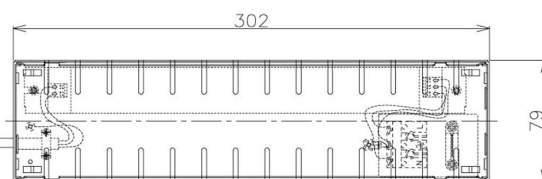

Item no. DD098-5020MW8527D

Series Name: Φ 150 Spark (Deep Cone)

Installation	Recessed mount
Type	
Fixture wattage	48.5W
Beam angle	21 deg
Color Temp.	2700K
CRI	Ra>85
Luminous	4755 lm
Body	Die-cast aluminum alloy
Body finish	N/A
Trim finish	White
Reflector finish	Mirror
IP Rate	IP20
Light source	COB module
Input Voltage	AC220~240V
Dimming Type	Non-Dimmable
Certificate	CE, CCC
Cut Hole	150mm

Height (Weight)	Spot / Medium / Medium flood	Wide flood
65.3W	177 (1.4kg)	
48.5W	177 (1.5kg)	
44.3W	157 (1.2kg)	
33.8W	168 (1.1kg)	157 (1.1kg)
30.3W	168 (1.1kg)	157 (1.1kg)
23.0W	138 (0.9kg)	127 (0.9kg)