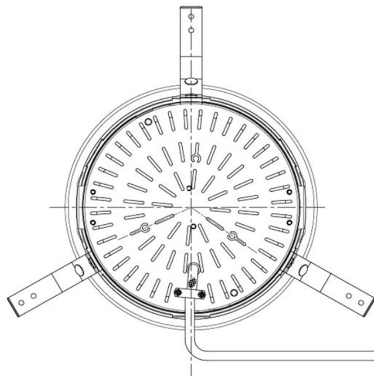

Item no. DD098-5020MW8527D

Series Name: Φ 150 Spark (Deep Cone)

Installation	Recessed mount
Type	
Fixture wattage	48.5W
Beam angle	21 deg
Color Temp.	2700K
CRI	Ra>85
Luminous	4755 lm
Body	Die-cast aluminum alloy
Body finish	N/A
Trim finish	White
Reflector finish	Mirror
IP Rate	IP20
Light source	COB module
Input Voltage	AC220~240V
Dimming Type	Non-Dimmable
Certificate	CE, CCC
Cut Hole	150mm

Height (Weight)	Spot / Medium / Medium flood	Wide flood
65.3W	177 (1.4kg)	
48.5W	177 (1.5kg)	
44.3W	157 (1.2kg)	
33.8W	168 (1.1kg)	157 (1.1kg)
30.3W	168 (1.1kg)	157 (1.1kg)
23.0W	138 (0.9kg)	127 (0.9kg)