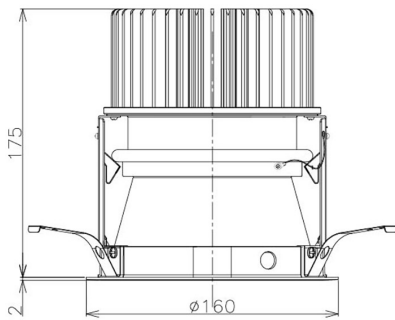

Item no. DD098-5020MW8527D

Series Name: Φ 150 Spark (Deep Cone)

Installation	Recessed mount
Type	
Fixture wattage	48.5W
Beam angle	21 deg
Color Temp.	2700K
CRI	Ra>85
Luminous	4755 lm
Body	Die-cast aluminum alloy
Body finish	N/A
Trim finish	White
Reflector finish	Mirror
IP Rate	IP20
Light source	COB module
Input Voltage	AC220~240V
Dimming Type	Non-Dimmable
Certificate	CE, CCC
Cut Hole	150mm

Height (Weight)	Spot / Medium / Medium flood	Wide flood
65.3W	177 (1.4kg)	
48.5W	177 (1.5kg)	
44.3W	157 (1.2kg)	
33.8W	168 (1.1kg)	157 (1.1kg)
30.3W	168 (1.1kg)	157 (1.1kg)
23.0W	138 (0.9kg)	127 (0.9kg)