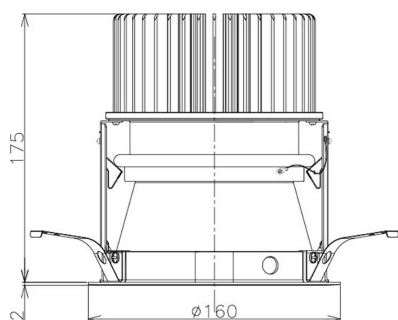

Item no. DD098-5020MW8530D

Series Name:  $\Phi$ 150 Spark (Deep Cone)

Installation	Recessed mount
Type	
Fixture wattage	48.5W
Beam angle	21 deg
Color Temp.	3000K
CRI	Ra>85
Luminous	4953 lm
Body	Die-cast aluminum alloy
Body finish	N/A
Trim finish	White
Reflector finish	Mirror
IP Rate	IP20
Light source	COB module
Input Voltage	AC220~240V
Dimming Type	Non-Dimmable
Certificate	CE, CCC
Cut Hole	150mm

Height (Weight)	Spot / Medium / Medium flood	Wide flood
65.3W	177 (1.4kg)	
48.5W	177 (1.5kg)	
44.3W	157 (1.2kg)	
33.8W	168 (1.1kg)	157 (1.1kg)
30.3W	168 (1.1kg)	157 (1.1kg)
23.0W	138 (0.9kg)	127 (0.9kg)