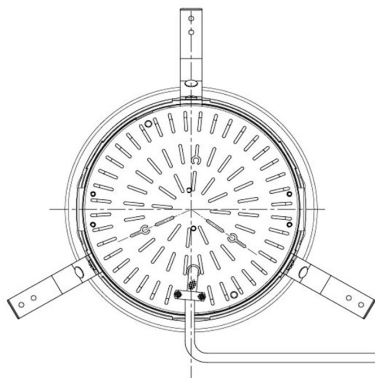

Item no. DD098-5020MW8530D

Series Name:  $\Phi$ 150 Spark (Deep Cone)

Installation	Recessed mount
Type	
Fixture wattage	48.5W
Beam angle	21 deg
Color Temp.	3000K
CRI	Ra>85
Luminous	4953 lm
Body	Die-cast aluminum alloy
Body finish	N/A
Trim finish	White
Reflector finish	Mirror
IP Rate	IP20
Light source	COB module
Input Voltage	AC220~240V
Dimming Type	Non-Dimmable
Certificate	CE, CCC
Cut Hole	150mm

Height (Weight)	Spot / Medium / Medium flood	Wide flood
65.3W	177 (1.4kg)	
48.5W	177 (1.5kg)	
44.3W	157 (1.2kg)	
33.8W	168 (1.1kg)	157 (1.1kg)
30.3W	168 (1.1kg)	157 (1.1kg)
23.0W	138 (0.9kg)	127 (0.9kg)