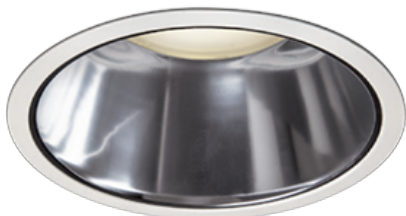

Item no. DD098-5020MW8530D

Series Name:  $\Phi$ 150 Spark (Deep Cone)

Installation	Recessed mount
Type	
Fixture wattage	48.5W
Beam angle	21 deg
Color Temp.	3000K
CRI	Ra>85
Luminous	4953 lm
Body	Die-cast aluminum alloy
Body finish	N/A
Trim finish	White
Reflector finish	Mirror
IP Rate	IP20
Light source	COB module
Input Voltage	AC220~240V
Dimming Type	Non-Dimmable
Certificate	CE, CCC
Cut Hole	150mm

Height (Weight)	Spot / Medium / Medium flood	Wide flood
65.3W	177 (1.4kg)	
48.5W	177 (1.5kg)	
44.3W	157 (1.2kg)	
33.8W	168 (1.1kg)	157 (1.1kg)
30.3W	168 (1.1kg)	157 (1.1kg)
23.0W	138 (0.9kg)	127 (0.9kg)