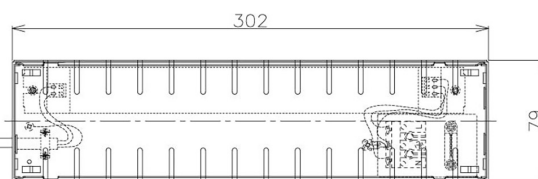

Item no. DD098-5020MW8530D

Series Name:  $\Phi$ 150 Spark (Deep Cone)

Installation	Recessed mount
Type	
Fixture wattage	48.5W
Beam angle	21 deg
Color Temp.	3000K
CRI	Ra>85
Luminous	4953 lm
Body	Die-cast aluminum alloy
Body finish	N/A
Trim finish	White
Reflector finish	Mirror
IP Rate	IP20
Light source	COB module
Input Voltage	AC220~240V
Dimming Type	Non-Dimmable
Certificate	CE, CCC
Cut Hole	150mm

Height (Weight)	Spot / Medium / Medium flood	Wide flood
65.3W	177 (1.4kg)	
48.5W	177 (1.5kg)	
44.3W	157 (1.2kg)	
33.8W	168 (1.1kg)	157 (1.1kg)
30.3W	168 (1.1kg)	157 (1.1kg)
23.0W	138 (0.9kg)	127 (0.9kg)