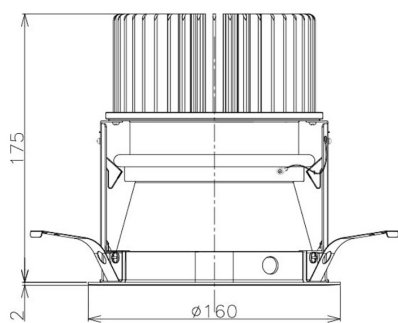

Item no. DD098-5020MW8535D

Series Name: Φ 150 Spark (Deep Cone)

Installation	Recessed mount
Type	
Fixture wattage	48.5W
Beam angle	21 deg
Color Temp.	3500K
CRI	Ra>85
Luminous	5052 lm
Body	Die-cast aluminum alloy
Body finish	N/A
Trim finish	White
Reflector finish	Mirror
IP Rate	IP20
Light source	COB module
Input Voltage	AC220~240V
Dimming Type	Non-Dimmable
Certificate	CE, CCC
Cut Hole	150mm

Height (Weight)	Spot / Medium / Medium flood	Wide flood
65.3W	177 (1.4kg)	
48.5W	177 (1.5kg)	
44.3W	157 (1.2kg)	
33.8W	168 (1.1kg)	157 (1.1kg)
30.3W	168 (1.1kg)	157 (1.1kg)
23.0W	138 (0.9kg)	127 (0.9kg)