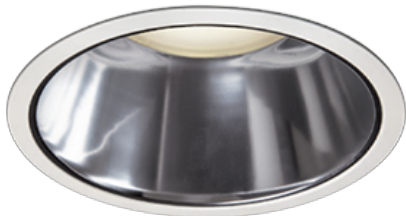

Item no. DD098-5020MW8535D

Series Name: Φ 150 Spark (Deep Cone)

Installation	Recessed mount
Type	
Fixture wattage	48.5W
Beam angle	21 deg
Color Temp.	3500K
CRI	Ra>85
Luminous	5052 lm
Body	Die-cast aluminum alloy
Body finish	N/A
Trim finish	White
Reflector finish	Mirror
IP Rate	IP20
Light source	COB module
Input Voltage	AC220~240V
Dimming Type	Non-Dimmable
Certificate	CE, CCC
Cut Hole	150mm

Height (Weight)	Spot / Medium / Medium flood	Wide flood
65.3W	177 (1.4kg)	
48.5W	177 (1.5kg)	
44.3W	157 (1.2kg)	
33.8W	168 (1.1kg)	157 (1.1kg)
30.3W	168 (1.1kg)	157 (1.1kg)
23.0W	138 (0.9kg)	127 (0.9kg)