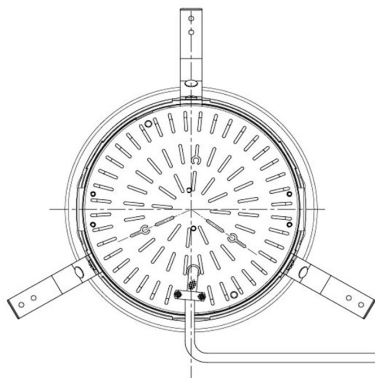

Item no. DD098-5020MW8535D

Series Name: Φ 150 Spark (Deep Cone)

Installation	Recessed mount
Type	
Fixture wattage	48.5W
Beam angle	21 deg
Color Temp.	3500K
CRI	Ra>85
Luminous	5052 lm
Body	Die-cast aluminum alloy
Body finish	N/A
Trim finish	White
Reflector finish	Mirror
IP Rate	IP20
Light source	COB module
Input Voltage	AC220~240V
Dimming Type	Non-Dimmable
Certificate	CE, CCC
Cut Hole	150mm

Height (Weight)	Spot / Medium / Medium flood	Wide flood
65.3W	177 (1.4kg)	
48.5W	177 (1.5kg)	
44.3W	157 (1.2kg)	
33.8W	168 (1.1kg)	157 (1.1kg)
30.3W	168 (1.1kg)	157 (1.1kg)
23.0W	138 (0.9kg)	127 (0.9kg)