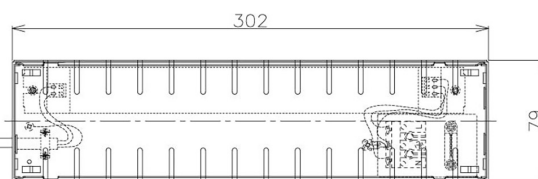

Item no. DD098-5020MW8535D

Series Name: Φ 150 Spark (Deep Cone)

Installation	Recessed mount
Type	
Fixture wattage	48.5W
Beam angle	21 deg
Color Temp.	3500K
CRI	Ra>85
Luminous	5052 lm
Body	Die-cast aluminum alloy
Body finish	N/A
Trim finish	White
Reflector finish	Mirror
IP Rate	IP20
Light source	COB module
Input Voltage	AC220~240V
Dimming Type	Non-Dimmable
Certificate	CE, CCC
Cut Hole	150mm

Height (Weight)	Spot / Medium / Medium flood	Wide flood
65.3W	177 (1.4kg)	
48.5W	177 (1.5kg)	
44.3W	157 (1.2kg)	
33.8W	168 (1.1kg)	157 (1.1kg)
30.3W	168 (1.1kg)	157 (1.1kg)
23.0W	138 (0.9kg)	127 (0.9kg)