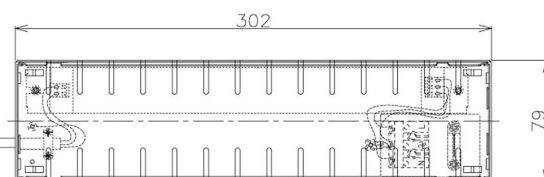

Item no. DD098-5020MW8540D

Series Name: Φ 150 Spark (Deep Cone)

Installation	Recessed mount
Type	
Fixture wattage	48.5W
Beam angle	21 deg
Color Temp.	4000K
CRI	Ra>85
Luminous	5102 lm
Body	Die-cast aluminum alloy
Body finish	N/A
Trim finish	White
Reflector finish	Mirror
IP Rate	IP20
Light source	COB module
Input Voltage	AC220~240V
Dimming Type	Non-Dimmable
Certificate	CE, CCC
Cut Hole	150mm

Height (Weight)	Spot / Medium / Medium flood	Wide flood
65.3W	177 (1.4kg)	
48.5W	177 (1.5kg)	
44.3W	157 (1.2kg)	
33.8W	168 (1.1kg)	157 (1.1kg)
30.3W	168 (1.1kg)	157 (1.1kg)
23.0W	138 (0.9kg)	127 (0.9kg)