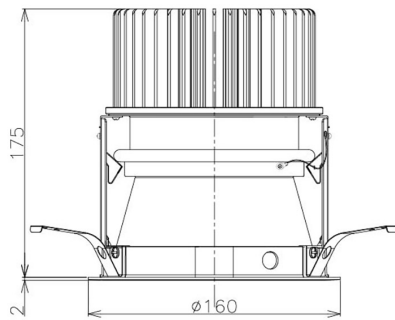

Item no. DD098-5020MW8540D

Series Name: Φ 150 Spark (Deep Cone)

Installation	Recessed mount
Type	
Fixture wattage	48.5W
Beam angle	21 deg
Color Temp.	4000K
CRI	Ra>85
Luminous	5102 lm
Body	Die-cast aluminum alloy
Body finish	N/A
Trim finish	White
Reflector finish	Mirror
IP Rate	IP20
Light source	COB module
Input Voltage	AC220~240V
Dimming Type	Non-Dimmable
Certificate	CE, CCC
Cut Hole	150mm

Height (Weight)	Spot / Medium / Medium flood	Wide flood
65.3W	177 (1.4kg)	
48.5W	177 (1.5kg)	
44.3W	157 (1.2kg)	
33.8W	168 (1.1kg)	157 (1.1kg)
30.3W	168 (1.1kg)	157 (1.1kg)
23.0W	138 (0.9kg)	127 (0.9kg)