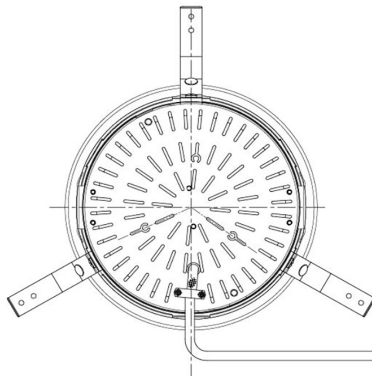

Item no. DD098-5020MW8540D

Series Name: Φ 150 Spark (Deep Cone)

Installation	Recessed mount
Type	
Fixture wattage	48.5W
Beam angle	21 deg
Color Temp.	4000K
CRI	Ra>85
Luminous	5102 lm
Body	Die-cast aluminum alloy
Body finish	N/A
Trim finish	White
Reflector finish	Mirror
IP Rate	IP20
Light source	COB module
Input Voltage	AC220~240V
Dimming Type	Non-Dimmable
Certificate	CE, CCC
Cut Hole	150mm

Height (Weight)	Spot / Medium / Medium flood	Wide flood
65.3W	177 (1.4kg)	
48.5W	177 (1.5kg)	
44.3W	157 (1.2kg)	
33.8W	168 (1.1kg)	157 (1.1kg)
30.3W	168 (1.1kg)	157 (1.1kg)
23.0W	138 (0.9kg)	127 (0.9kg)