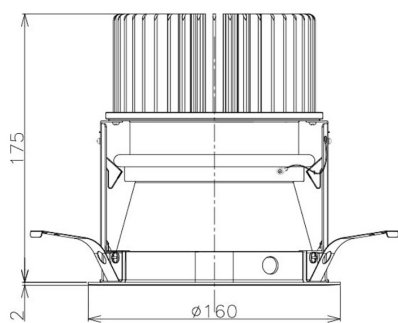

Item no. DD098-5020MW9027D

Series Name: Φ 150 Spark (Deep Cone)

Installation	Recessed mount
Type	
Fixture wattage	48.5W
Beam angle	21 deg
Color Temp.	2700K
CRI	Ra>90
Luminous	4323 lm
Body	Die-cast aluminum alloy
Body finish	N/A
Trim finish	White
Reflector finish	Mirror
IP Rate	IP20
Light source	COB module
Input Voltage	AC220~240V
Dimming Type	Non-Dimmable
Certificate	CE, CCC
Cut Hole	150mm

Height (Weight)	Spot / Medium / Medium flood	Wide flood
65.3W	177 (1.4kg)	
48.5W	177 (1.5kg)	
44.3W	157 (1.2kg)	
33.8W	168 (1.1kg)	157 (1.1kg)
30.3W	168 (1.1kg)	157 (1.1kg)
23.0W	138 (0.9kg)	127 (0.9kg)