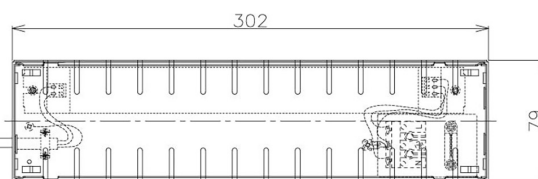

Item no. DD098-5020MW9027D

Series Name: Φ 150 Spark (Deep Cone)

Installation	Recessed mount
Type	
Fixture wattage	48.5W
Beam angle	21 deg
Color Temp.	2700K
CRI	Ra>90
Luminous	4323 lm
Body	Die-cast aluminum alloy
Body finish	N/A
Trim finish	White
Reflector finish	Mirror
IP Rate	IP20
Light source	COB module
Input Voltage	AC220~240V
Dimming Type	Non-Dimmable
Certificate	CE, CCC
Cut Hole	150mm

Height (Weight)	Spot / Medium / Medium flood	Wide flood
65.3W	177 (1.4kg)	
48.5W	177 (1.5kg)	
44.3W	157 (1.2kg)	
33.8W	168 (1.1kg)	157 (1.1kg)
30.3W	168 (1.1kg)	157 (1.1kg)
23.0W	138 (0.9kg)	127 (0.9kg)