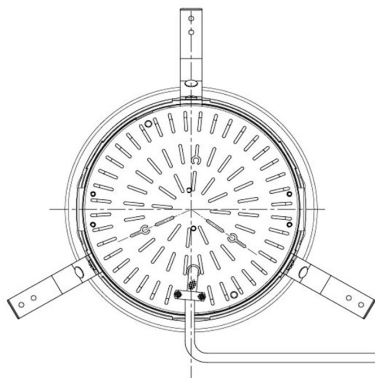

Item no. DD098-5020MW9027D

Series Name: Φ 150 Spark (Deep Cone)

Installation	Recessed mount
Type	
Fixture wattage	48.5W
Beam angle	21 deg
Color Temp.	2700K
CRI	Ra>90
Luminous	4323 lm
Body	Die-cast aluminum alloy
Body finish	N/A
Trim finish	White
Reflector finish	Mirror
IP Rate	IP20
Light source	COB module
Input Voltage	AC220~240V
Dimming Type	Non-Dimmable
Certificate	CE, CCC
Cut Hole	150mm

Height (Weight)	Spot / Medium / Medium flood	Wide flood
65.3W	177 (1.4kg)	
48.5W	177 (1.5kg)	
44.3W	157 (1.2kg)	
33.8W	168 (1.1kg)	157 (1.1kg)
30.3W	168 (1.1kg)	157 (1.1kg)
23.0W	138 (0.9kg)	127 (0.9kg)