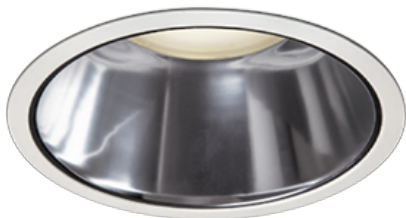

Item no. DD098-5020MW9027D

Series Name: Φ 150 Spark (Deep Cone)

Installation	Recessed mount
Type	
Fixture wattage	48.5W
Beam angle	21 deg
Color Temp.	2700K
CRI	Ra>90
Luminous	4323 lm
Body	Die-cast aluminum alloy
Body finish	N/A
Trim finish	White
Reflector finish	Mirror
IP Rate	IP20
Light source	COB module
Input Voltage	AC220~240V
Dimming Type	Non-Dimmable
Certificate	CE, CCC
Cut Hole	150mm

Height (Weight)	Spot / Medium / Medium flood	Wide flood
65.3W	177 (1.4kg)	
48.5W	177 (1.5kg)	
44.3W	157 (1.2kg)	
33.8W	168 (1.1kg)	157 (1.1kg)
30.3W	168 (1.1kg)	157 (1.1kg)
23.0W	138 (0.9kg)	127 (0.9kg)