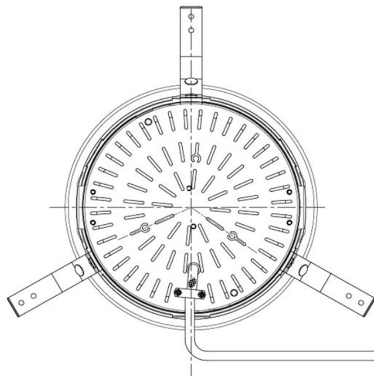

Item no. DD098-5020MW9030D

Series Name:  $\Phi$ 150 Spark (Deep Cone)

Installation	Recessed mount
Type	
Fixture wattage	48.5W
Beam angle	21 deg
Color Temp.	3000K
CRI	Ra>90
Luminous	4504 lm
Body	Die-cast aluminum alloy
Body finish	N/A
Trim finish	White
Reflector finish	Mirror
IP Rate	IP20
Light source	COB module
Input Voltage	AC220~240V
Dimming Type	Non-Dimmable
Certificate	CE, CCC
Cut Hole	150mm

Height (Weight)	Spot / Medium / Medium flood	Wide flood
65.3W	177 (1.4kg)	
48.5W	177 (1.5kg)	
44.3W	157 (1.2kg)	
33.8W	168 (1.1kg)	157 (1.1kg)
30.3W	168 (1.1kg)	157 (1.1kg)
23.0W	138 (0.9kg)	127 (0.9kg)