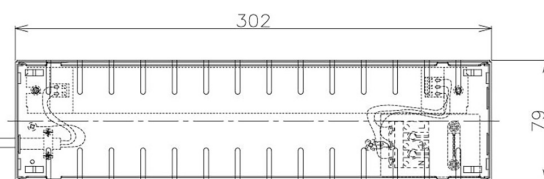

Item no. DD098-5020MW9030D

Series Name:  $\Phi$ 150 Spark (Deep Cone)

Installation	Recessed mount
Type	
Fixture wattage	48.5W
Beam angle	21 deg
Color Temp.	3000K
CRI	Ra>90
Luminous	4504 lm
Body	Die-cast aluminum alloy
Body finish	N/A
Trim finish	White
Reflector finish	Mirror
IP Rate	IP20
Light source	COB module
Input Voltage	AC220~240V
Dimming Type	Non-Dimmable
Certificate	CE, CCC
Cut Hole	150mm

Height (Weight)	Spot / Medium / Medium flood	Wide flood
65.3W	177 (1.4kg)	
48.5W	177 (1.5kg)	
44.3W	157 (1.2kg)	
33.8W	168 (1.1kg)	157 (1.1kg)
30.3W	168 (1.1kg)	157 (1.1kg)
23.0W	138 (0.9kg)	127 (0.9kg)