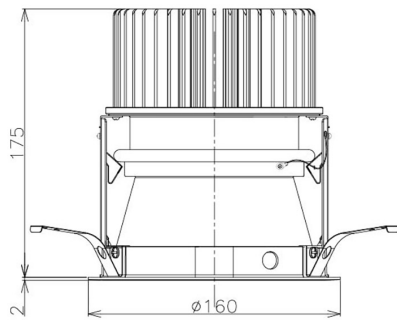

Item no. DD098-5020MW9030D

Series Name:  $\Phi$ 150 Spark (Deep Cone)

Installation	Recessed mount
Type	
Fixture wattage	48.5W
Beam angle	21 deg
Color Temp.	3000K
CRI	Ra>90
Luminous	4504 lm
Body	Die-cast aluminum alloy
Body finish	N/A
Trim finish	White
Reflector finish	Mirror
IP Rate	IP20
Light source	COB module
Input Voltage	AC220~240V
Dimming Type	Non-Dimmable
Certificate	CE, CCC
Cut Hole	150mm

Height (Weight)	Spot / Medium / Medium flood	Wide flood
65.3W	177 (1.4kg)	
48.5W	177 (1.5kg)	
44.3W	157 (1.2kg)	
33.8W	168 (1.1kg)	157 (1.1kg)
30.3W	168 (1.1kg)	157 (1.1kg)
23.0W	138 (0.9kg)	127 (0.9kg)