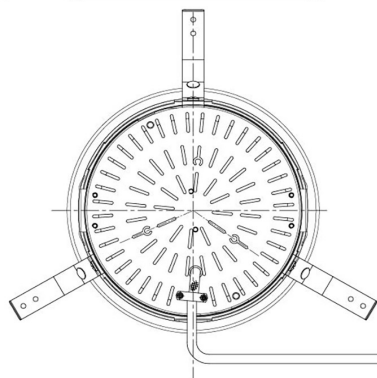

Item no. DD098-5030MB8527D

Series Name:  $\Phi$ 150 Spark (Deep Cone)

Installation	Recessed mount
Type	
Fixture wattage	48.5W
Beam angle	41 deg
Color Temp.	2700K
CRI	Ra>85
Luminous	4579 lm
Body	Die-cast aluminum alloy
Body finish	N/A
Trim finish	Black
Reflector finish	Mirror
IP Rate	IP20
Light source	COB module
Input Voltage	AC220~240V
Dimming Type	Non-Dimmable
Certificate	CE, CCC
Cut Hole	150mm

Height (Weight)	Spot / Medium / Medium flood	Wide flood
65.3W	177 (1.4kg)	
48.5W	177 (1.5kg)	
44.3W	157 (1.2kg)	
33.8W	168 (1.1kg)	157 (1.1kg)
30.3W	168 (1.1kg)	157 (1.1kg)
23.0W	138 (0.9kg)	127 (0.9kg)