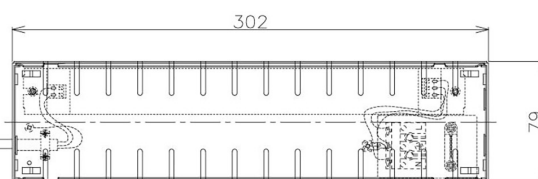

Item no. DD098-5030MB8527D

Series Name:  $\Phi$ 150 Spark (Deep Cone)

Installation	Recessed mount
Type	
Fixture wattage	48.5W
Beam angle	41 deg
Color Temp.	2700K
CRI	Ra>85
Luminous	4579 lm
Body	Die-cast aluminum alloy
Body finish	N/A
Trim finish	Black
Reflector finish	Mirror
IP Rate	IP20
Light source	COB module
Input Voltage	AC220~240V
Dimming Type	Non-Dimmable
Certificate	CE, CCC
Cut Hole	150mm

Height (Weight)	Spot / Medium / Medium flood	Wide flood
65.3W	177 (1.4kg)	
48.5W	177 (1.5kg)	
44.3W	157 (1.2kg)	
33.8W	168 (1.1kg)	157 (1.1kg)
30.3W	168 (1.1kg)	157 (1.1kg)
23.0W	138 (0.9kg)	127 (0.9kg)