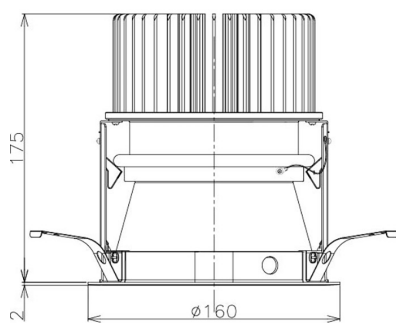

Item no. DD098-5030MB8527D

Series Name:  $\Phi$ 150 Spark (Deep Cone)

Installation	Recessed mount
Type	
Fixture wattage	48.5W
Beam angle	41 deg
Color Temp.	2700K
CRI	Ra>85
Luminous	4579 lm
Body	Die-cast aluminum alloy
Body finish	N/A
Trim finish	Black
Reflector finish	Mirror
IP Rate	IP20
Light source	COB module
Input Voltage	AC220~240V
Dimming Type	Non-Dimmable
Certificate	CE, CCC
Cut Hole	150mm

Height (Weight)	Spot / Medium / Medium flood	Wide flood
65.3W	177 (1.4kg)	
48.5W	177 (1.5kg)	
44.3W	157 (1.2kg)	
33.8W	168 (1.1kg)	157 (1.1kg)
30.3W	168 (1.1kg)	157 (1.1kg)
23.0W	138 (0.9kg)	127 (0.9kg)