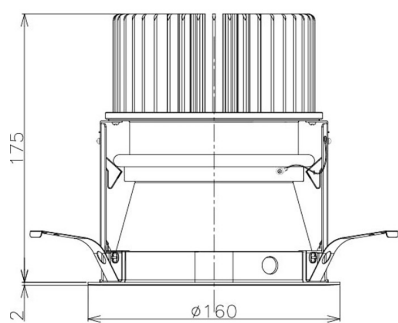

Item no. DD098-5030MB8530D

Series Name: Φ 150 Spark (Deep Cone)

Installation	Recessed mount
Type	
Fixture wattage	48.5W
Beam angle	41 deg
Color Temp.	3000K
CRI	Ra>85
Luminous	4770 lm
Body	Die-cast aluminum alloy
Body finish	N/A
Trim finish	Black
Reflector finish	Mirror
IP Rate	IP20
Light source	COB module
Input Voltage	AC220~240V
Dimming Type	Non-Dimmable
Certificate	CE, CCC
Cut Hole	150mm

Height (Weight)	Spot / Medium / Medium flood	Wide flood
65.3W	177 (1.4kg)	
48.5W	177 (1.5kg)	
44.3W	157 (1.2kg)	
33.8W	168 (1.1kg)	157 (1.1kg)
30.3W	168 (1.1kg)	157 (1.1kg)
23.0W	138 (0.9kg)	127 (0.9kg)