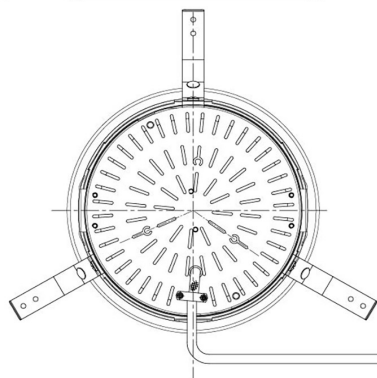

Item no. DD098-5030MB8530D

Series Name: Φ 150 Spark (Deep Cone)

Installation	Recessed mount
Type	
Fixture wattage	48.5W
Beam angle	41 deg
Color Temp.	3000K
CRI	Ra>85
Luminous	4770 lm
Body	Die-cast aluminum alloy
Body finish	N/A
Trim finish	Black
Reflector finish	Mirror
IP Rate	IP20
Light source	COB module
Input Voltage	AC220~240V
Dimming Type	Non-Dimmable
Certificate	CE, CCC
Cut Hole	150mm

Height (Weight)	Spot / Medium / Medium flood	Wide flood
65.3W	177 (1.4kg)	
48.5W	177 (1.5kg)	
44.3W	157 (1.2kg)	
33.8W	168 (1.1kg)	157 (1.1kg)
30.3W	168 (1.1kg)	157 (1.1kg)
23.0W	138 (0.9kg)	127 (0.9kg)