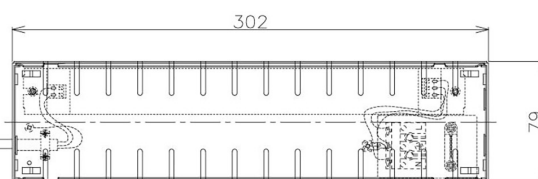

Item no. DD098-5030MB8530D

Series Name: Φ 150 Spark (Deep Cone)

Installation	Recessed mount
Type	
Fixture wattage	48.5W
Beam angle	41 deg
Color Temp.	3000K
CRI	Ra>85
Luminous	4770 lm
Body	Die-cast aluminum alloy
Body finish	N/A
Trim finish	Black
Reflector finish	Mirror
IP Rate	IP20
Light source	COB module
Input Voltage	AC220~240V
Dimming Type	Non-Dimmable
Certificate	CE, CCC
Cut Hole	150mm

Height (Weight)	Spot / Medium / Medium flood	Wide flood
65.3W	177 (1.4kg)	
48.5W	177 (1.5kg)	
44.3W	157 (1.2kg)	
33.8W	168 (1.1kg)	157 (1.1kg)
30.3W	168 (1.1kg)	157 (1.1kg)
23.0W	138 (0.9kg)	127 (0.9kg)