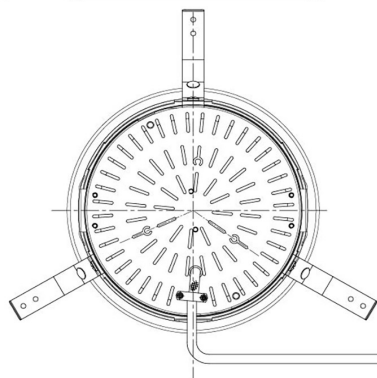

Item no. DD098-5030MB8535D

Series Name:  $\Phi$ 150 Spark (Deep Cone)

Installation	Recessed mount
Type	
Fixture wattage	48.5W
Beam angle	41 deg
Color Temp.	3500K
CRI	Ra>85
Luminous	4865 lm
Body	Die-cast aluminum alloy
Body finish	N/A
Trim finish	Black
Reflector finish	Mirror
IP Rate	IP20
Light source	COB module
Input Voltage	AC220~240V
Dimming Type	Non-Dimmable
Certificate	CE, CCC
Cut Hole	150mm

Height (Weight)	Spot / Medium / Medium flood	Wide flood
65.3W	177 (1.4kg)	
48.5W	177 (1.5kg)	
44.3W	157 (1.2kg)	
33.8W	168 (1.1kg)	157 (1.1kg)
30.3W	168 (1.1kg)	157 (1.1kg)
23.0W	138 (0.9kg)	127 (0.9kg)