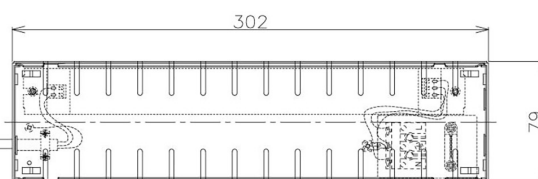

Item no. DD098-5030MB8535D

Series Name:  $\Phi$ 150 Spark (Deep Cone)

Installation	Recessed mount
Type	
Fixture wattage	48.5W
Beam angle	41 deg
Color Temp.	3500K
CRI	Ra>85
Luminous	4865 lm
Body	Die-cast aluminum alloy
Body finish	N/A
Trim finish	Black
Reflector finish	Mirror
IP Rate	IP20
Light source	COB module
Input Voltage	AC220~240V
Dimming Type	Non-Dimmable
Certificate	CE, CCC
Cut Hole	150mm

Height (Weight)	Spot / Medium / Medium flood	Wide flood
65.3W	177 (1.4kg)	
48.5W	177 (1.5kg)	
44.3W	157 (1.2kg)	
33.8W	168 (1.1kg)	157 (1.1kg)
30.3W	168 (1.1kg)	157 (1.1kg)
23.0W	138 (0.9kg)	127 (0.9kg)