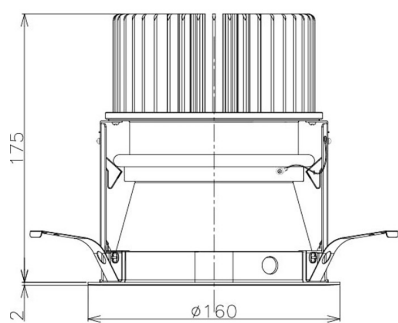

Item no. DD098-5030MB8535D

Series Name:  $\Phi$ 150 Spark (Deep Cone)

Installation	Recessed mount
Type	
Fixture wattage	48.5W
Beam angle	41 deg
Color Temp.	3500K
CRI	Ra>85
Luminous	4865 lm
Body	Die-cast aluminum alloy
Body finish	N/A
Trim finish	Black
Reflector finish	Mirror
IP Rate	IP20
Light source	COB module
Input Voltage	AC220~240V
Dimming Type	Non-Dimmable
Certificate	CE, CCC
Cut Hole	150mm

Height (Weight)	Spot / Medium / Medium flood	Wide flood
65.3W	177 (1.4kg)	
48.5W	177 (1.5kg)	
44.3W	157 (1.2kg)	
33.8W	168 (1.1kg)	157 (1.1kg)
30.3W	168 (1.1kg)	157 (1.1kg)
23.0W	138 (0.9kg)	127 (0.9kg)