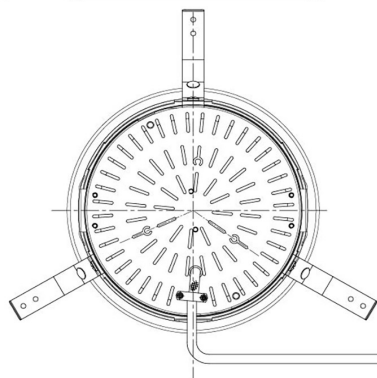

Item no. DD098-5030MB8540D

Series Name: Φ 150 Spark (Deep Cone)

Installation	Recessed mount
Type	
Fixture wattage	48.5W
Beam angle	41 deg
Color Temp.	4000K
CRI	Ra>85
Luminous	4913 lm
Body	Die-cast aluminum alloy
Body finish	N/A
Trim finish	Black
Reflector finish	Mirror
IP Rate	IP20
Light source	COB module
Input Voltage	AC220~240V
Dimming Type	Non-Dimmable
Certificate	CE, CCC
Cut Hole	150mm

Height (Weight)	Spot / Medium / Medium flood	Wide flood
65.3W	177 (1.4kg)	
48.5W	177 (1.5kg)	
44.3W	157 (1.2kg)	
33.8W	168 (1.1kg)	157 (1.1kg)
30.3W	168 (1.1kg)	157 (1.1kg)
23.0W	138 (0.9kg)	127 (0.9kg)