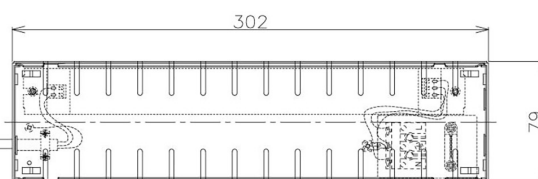

Item no. DD098-5030MB8540D

Series Name: Φ 150 Spark (Deep Cone)

Installation	Recessed mount
Type	
Fixture wattage	48.5W
Beam angle	41 deg
Color Temp.	4000K
CRI	Ra>85
Luminous	4913 lm
Body	Die-cast aluminum alloy
Body finish	N/A
Trim finish	Black
Reflector finish	Mirror
IP Rate	IP20
Light source	COB module
Input Voltage	AC220~240V
Dimming Type	Non-Dimmable
Certificate	CE, CCC
Cut Hole	150mm

Height (Weight)	Spot / Medium / Medium flood	Wide flood
65.3W	177 (1.4kg)	
48.5W	177 (1.5kg)	
44.3W	157 (1.2kg)	
33.8W	168 (1.1kg)	157 (1.1kg)
30.3W	168 (1.1kg)	157 (1.1kg)
23.0W	138 (0.9kg)	127 (0.9kg)