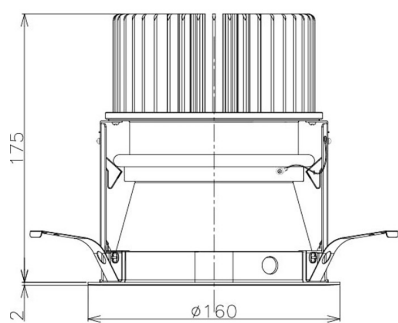

Item no. DD098-5030MB8540D

Series Name: Φ 150 Spark (Deep Cone)

Installation	Recessed mount
Type	
Fixture wattage	48.5W
Beam angle	41 deg
Color Temp.	4000K
CRI	Ra>85
Luminous	4913 lm
Body	Die-cast aluminum alloy
Body finish	N/A
Trim finish	Black
Reflector finish	Mirror
IP Rate	IP20
Light source	COB module
Input Voltage	AC220~240V
Dimming Type	Non-Dimmable
Certificate	CE, CCC
Cut Hole	150mm

Height (Weight)	Spot / Medium / Medium flood	Wide flood
65.3W	177 (1.4kg)	
48.5W	177 (1.5kg)	
44.3W	157 (1.2kg)	
33.8W	168 (1.1kg)	157 (1.1kg)
30.3W	168 (1.1kg)	157 (1.1kg)
23.0W	138 (0.9kg)	127 (0.9kg)