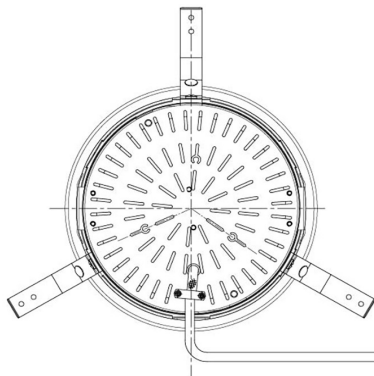

Item no. DD098-5030MB9027D

Series Name: Φ 150 Spark (Deep Cone)

Installation	Recessed mount
Type	
Fixture wattage	48.5W
Beam angle	41 deg
Color Temp.	2700K
CRI	Ra>90
Luminous	4164 lm
Body	Die-cast aluminum alloy
Body finish	N/A
Trim finish	Black
Reflector finish	Mirror
IP Rate	IP20
Light source	COB module
Input Voltage	AC220~240V
Dimming Type	Non-Dimmable
Certificate	CE, CCC
Cut Hole	150mm

Height (Weight)	Spot / Medium / Medium flood	Wide flood
65.3W	177 (1.4kg)	
48.5W	177 (1.5kg)	
44.3W	157 (1.2kg)	
33.8W	168 (1.1kg)	157 (1.1kg)
30.3W	168 (1.1kg)	157 (1.1kg)
23.0W	138 (0.9kg)	127 (0.9kg)