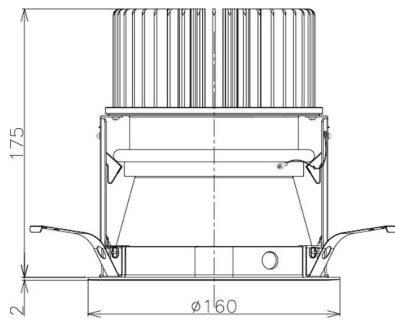

Item no. DD098-5030MB9027D

Series Name: Φ 150 Spark (Deep Cone)

Installation	Recessed mount
Type	
Fixture wattage	48.5W
Beam angle	41 deg
Color Temp.	2700K
CRI	Ra>90
Luminous	4164 lm
Body	Die-cast aluminum alloy
Body finish	N/A
Trim finish	Black
Reflector finish	Mirror
IP Rate	IP20
Light source	COB module
Input Voltage	AC220~240V
Dimming Type	Non-Dimmable
Certificate	CE, CCC
Cut Hole	150mm

Height (Weight)	Spot / Medium / Medium flood	Wide flood
65.3W	177 (1.4kg)	
48.5W	177 (1.5kg)	
44.3W	157 (1.2kg)	
33.8W	168 (1.1kg)	157 (1.1kg)
30.3W	168 (1.1kg)	157 (1.1kg)
23.0W	138 (0.9kg)	127 (0.9kg)