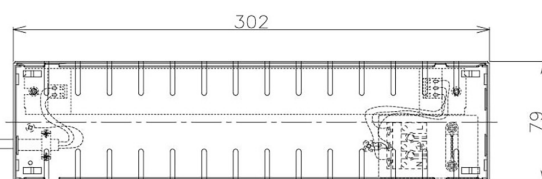

Item no. DD098-5030MB9027D

Series Name: Φ 150 Spark (Deep Cone)

Installation	Recessed mount
Type	
Fixture wattage	48.5W
Beam angle	41 deg
Color Temp.	2700K
CRI	Ra>90
Luminous	4164 lm
Body	Die-cast aluminum alloy
Body finish	N/A
Trim finish	Black
Reflector finish	Mirror
IP Rate	IP20
Light source	COB module
Input Voltage	AC220~240V
Dimming Type	Non-Dimmable
Certificate	CE, CCC
Cut Hole	150mm

Height (Weight)	Spot / Medium / Medium flood	Wide flood
65.3W	177 (1.4kg)	
48.5W	177 (1.5kg)	
44.3W	157 (1.2kg)	
33.8W	168 (1.1kg)	157 (1.1kg)
30.3W	168 (1.1kg)	157 (1.1kg)
23.0W	138 (0.9kg)	127 (0.9kg)