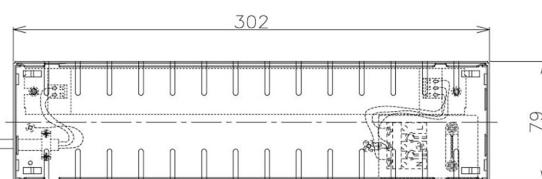

Item no. DD098-5030MB9040D

Series Name: Φ 150 Spark (Deep Cone)

Installation	Recessed mount
Type	
Fixture wattage	48.5W
Beam angle	41 deg
Color Temp.	4000K
CRI	Ra>90
Luminous	4467 lm
Body	Die-cast aluminum alloy
Body finish	N/A
Trim finish	Black
Reflector finish	Mirror
IP Rate	IP20
Light source	COB module
Input Voltage	AC220~240V
Dimming Type	Non-Dimmable
Certificate	CE, CCC
Cut Hole	150mm

Height (Weight)	Spot / Medium / Medium flood	Wide flood
65.3W	177 (1.4kg)	
48.5W	177 (1.5kg)	
44.3W	157 (1.2kg)	
33.8W	168 (1.1kg)	157 (1.1kg)
30.3W	168 (1.1kg)	157 (1.1kg)
23.0W	138 (0.9kg)	127 (0.9kg)