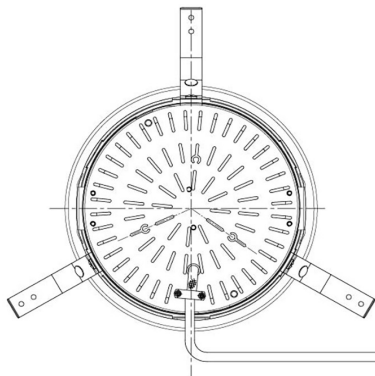

Item no. DD098-5030MB9040D

Series Name: Φ 150 Spark (Deep Cone)

Installation	Recessed mount
Type	
Fixture wattage	48.5W
Beam angle	41 deg
Color Temp.	4000K
CRI	Ra>90
Luminous	4467 lm
Body	Die-cast aluminum alloy
Body finish	N/A
Trim finish	Black
Reflector finish	Mirror
IP Rate	IP20
Light source	COB module
Input Voltage	AC220~240V
Dimming Type	Non-Dimmable
Certificate	CE, CCC
Cut Hole	150mm

Height (Weight)	Spot / Medium / Medium flood	Wide flood
65.3W	177 (1.4kg)	
48.5W	177 (1.5kg)	
44.3W	157 (1.2kg)	
33.8W	168 (1.1kg)	157 (1.1kg)
30.3W	168 (1.1kg)	157 (1.1kg)
23.0W	138 (0.9kg)	127 (0.9kg)