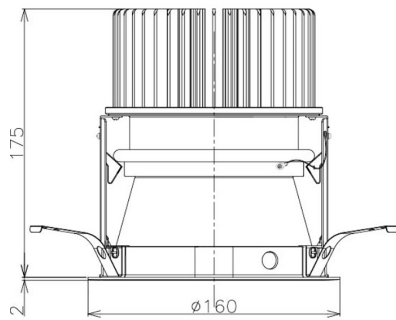

Item no. DD098-5030MB9040D

Series Name: Φ 150 Spark (Deep Cone)

Installation	Recessed mount
Type	
Fixture wattage	48.5W
Beam angle	41 deg
Color Temp.	4000K
CRI	Ra>90
Luminous	4467 lm
Body	Die-cast aluminum alloy
Body finish	N/A
Trim finish	Black
Reflector finish	Mirror
IP Rate	IP20
Light source	COB module
Input Voltage	AC220~240V
Dimming Type	Non-Dimmable
Certificate	CE, CCC
Cut Hole	150mm

Height (Weight)	Spot / Medium / Medium flood	Wide flood
65.3W	177 (1.4kg)	
48.5W	177 (1.5kg)	
44.3W	157 (1.2kg)	
33.8W	168 (1.1kg)	157 (1.1kg)
30.3W	168 (1.1kg)	157 (1.1kg)
23.0W	138 (0.9kg)	127 (0.9kg)