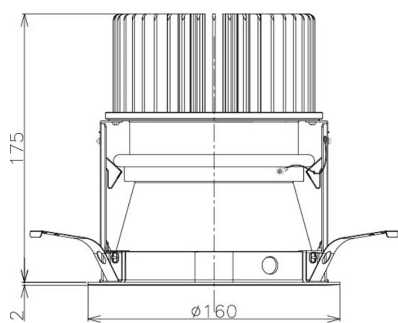

Item no. DD098-5030MW8027D

Series Name:  $\Phi$ 150 Spark (Deep Cone)

Installation	Recessed mount
Type	$\Phi$ 150 Spark (Deep Cone)
Fixture wattage	48.5W
Beam angle	41 deg
Color Temp.	2700K
CRI	Ra>90
Luminous	4871 lm
Body	Die-cast aluminum alloy
Body finish	N/A
Trim finish	White
Reflector finish	Mirror
IP Rate	IP20
Light source	COB module
Input Voltage	AC220~240V
Dimming Type	Non-Dimmable
Certificate	CE, CCC
Cut Hole	150mm

Height (Weight)	Spot / Medium / Medium flood	Wide flood
65.3W	177 (1.4kg)	
48.5W	177 (1.5kg)	
44.3W	157 (1.2kg)	
33.8W	168 (1.1kg)	157 (1.1kg)
30.3W	168 (1.1kg)	157 (1.1kg)
23.0W	138 (0.9kg)	127 (0.9kg)