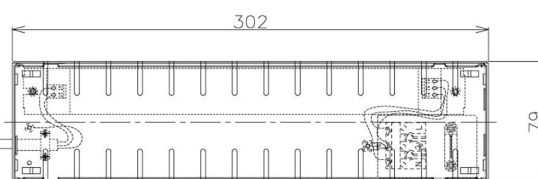

Item no. DD098-5030MW8027D

Series Name:  $\Phi$ 150 Spark (Deep Cone)

Installation	Recessed mount
Type	$\Phi$ 150 Spark (Deep Cone)
Fixture wattage	48.5W
Beam angle	41 deg
Color Temp.	2700K
CRI	Ra>90
Luminous	4871 lm
Body	Die-cast aluminum alloy
Body finish	N/A
Trim finish	White
Reflector finish	Mirror
IP Rate	IP20
Light source	COB module
Input Voltage	AC220~240V
Dimming Type	Non-Dimmable
Certificate	CE, CCC
Cut Hole	150mm

Height (Weight)	Spot / Medium / Medium flood	Wide flood
65.3W	177 (1.4kg)	
48.5W	177 (1.5kg)	
44.3W	157 (1.2kg)	
33.8W	168 (1.1kg)	157 (1.1kg)
30.3W	168 (1.1kg)	157 (1.1kg)
23.0W	138 (0.9kg)	127 (0.9kg)