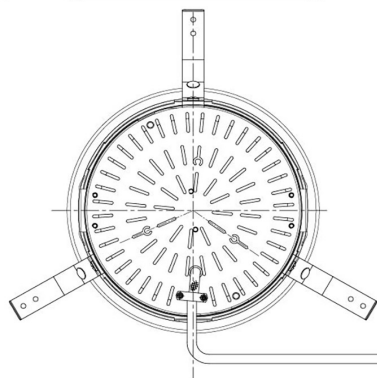

Item no. DD098-5030MW8027D

Series Name:  $\Phi$ 150 Spark (Deep Cone)

Installation	Recessed mount
Type	$\Phi$ 150 Spark (Deep Cone)
Fixture wattage	48.5W
Beam angle	41 deg
Color Temp.	2700K
CRI	Ra>90
Luminous	4871 lm
Body	Die-cast aluminum alloy
Body finish	N/A
Trim finish	White
Reflector finish	Mirror
IP Rate	IP20
Light source	COB module
Input Voltage	AC220~240V
Dimming Type	Non-Dimmable
Certificate	CE, CCC
Cut Hole	150mm

Height (Weight)	Spot / Medium / Medium flood	Wide flood
65.3W	177 (1.4kg)	
48.5W	177 (1.5kg)	
44.3W	157 (1.2kg)	
33.8W	168 (1.1kg)	157 (1.1kg)
30.3W	168 (1.1kg)	157 (1.1kg)
23.0W	138 (0.9kg)	127 (0.9kg)