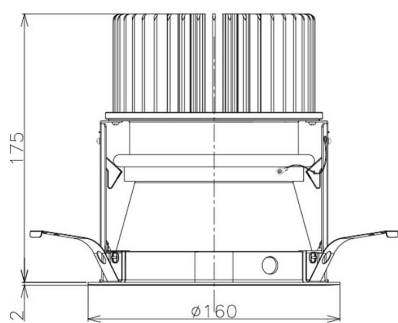

Item no. DD098-5030MW8030D

Series Name: Φ 150 Spark (Deep Cone)

| | |
|------------------|------------------------------|
| Installation | Recessed mount |
| Type | Φ 150 Spark (Deep Cone) |
| Fixture wattage | 48.5W |
| Beam angle | 41 deg |
| Color Temp. | 3000K |
| CRI | Ra>90 |
| Luminous | 5074 lm |
| Body | Die-cast aluminum alloy |
| Body finish | N/A |
| Trim finish | White |
| Reflector finish | Mirror |
| IP Rate | IP20 |
| Light source | COB module |
| Input Voltage | AC220~240V |
| Dimming Type | Non-Dimmable |
| Certificate | CE, CCC |
| Cut Hole | 150mm |

| Height (Weight) | Spot / Medium / Medium flood | Wide flood |
|-----------------|------------------------------|-------------|
| 65.3W | 177 (1.4kg) | |
| 48.5W | 177 (1.5kg) | |
| 44.3W | 157 (1.2kg) | |
| 33.8W | 168 (1.1kg) | 157 (1.1kg) |
| 30.3W | 168 (1.1kg) | 157 (1.1kg) |
| 23.0W | 138 (0.9kg) | 127 (0.9kg) |