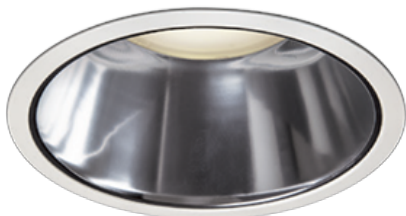

Item no. DD098-5030MW8030D

Series Name: Φ 150 Spark (Deep Cone)

| | |
|------------------|------------------------------|
| Installation | Recessed mount |
| Type | Φ 150 Spark (Deep Cone) |
| Fixture wattage | 48.5W |
| Beam angle | 41 deg |
| Color Temp. | 3000K |
| CRI | Ra>90 |
| Luminous | 5074 lm |
| Body | Die-cast aluminum alloy |
| Body finish | N/A |
| Trim finish | White |
| Reflector finish | Mirror |
| IP Rate | IP20 |
| Light source | COB module |
| Input Voltage | AC220~240V |
| Dimming Type | Non-Dimmable |
| Certificate | CE, CCC |
| Cut Hole | 150mm |

| Height (Weight) | Spot / Medium / Medium flood | Wide flood |
|-----------------|------------------------------|-------------|
| 65.3W | 177 (1.4kg) | |
| 48.5W | 177 (1.5kg) | |
| 44.3W | 157 (1.2kg) | |
| 33.8W | 168 (1.1kg) | 157 (1.1kg) |
| 30.3W | 168 (1.1kg) | 157 (1.1kg) |
| 23.0W | 138 (0.9kg) | 127 (0.9kg) |