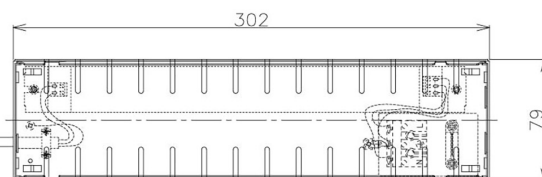

Item no. DD098-5030MW8035D

Series Name: Φ 150 Spark (Deep Cone)

Installation	Recessed mount
Type	
Fixture wattage	48.5W
Beam angle	41 deg
Color Temp.	3500K
CRI	Ra>90
Luminous	5176 lm
Body	Die-cast aluminum alloy
Body finish	N/A
Trim finish	White
Reflector finish	Mirror
IP Rate	IP20
Light source	COB module
Input Voltage	AC220~240V
Dimming Type	Non-Dimmable
Certificate	CE, CCC
Cut Hole	150mm

Height (Weight)	Spot / Medium / Medium flood	Wide flood
65.3W	177 (1.4kg)	
48.5W	177 (1.5kg)	
44.3W	157 (1.2kg)	
33.8W	168 (1.1kg)	157 (1.1kg)
30.3W	168 (1.1kg)	157 (1.1kg)
23.0W	138 (0.9kg)	127 (0.9kg)