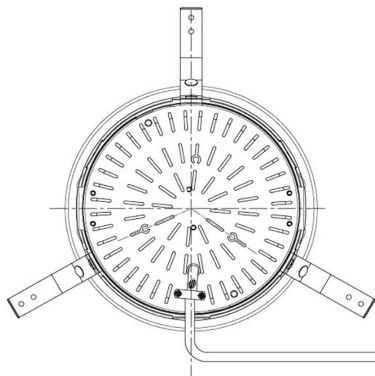

Item no. DD098-5030MW8035D

Series Name: Φ 150 Spark (Deep Cone)

Installation	Recessed mount
Type	
Fixture wattage	48.5W
Beam angle	41 deg
Color Temp.	3500K
CRI	Ra>90
Luminous	5176 lm
Body	Die-cast aluminum alloy
Body finish	N/A
Trim finish	White
Reflector finish	Mirror
IP Rate	IP20
Light source	COB module
Input Voltage	AC220~240V
Dimming Type	Non-Dimmable
Certificate	CE, CCC
Cut Hole	150mm

Height (Weight)	Spot / Medium / Medium flood	Wide flood
65.3W	177 (1.4kg)	
48.5W	177 (1.5kg)	
44.3W	157 (1.2kg)	
33.8W	168 (1.1kg)	157 (1.1kg)
30.3W	168 (1.1kg)	157 (1.1kg)
23.0W	138 (0.9kg)	127 (0.9kg)