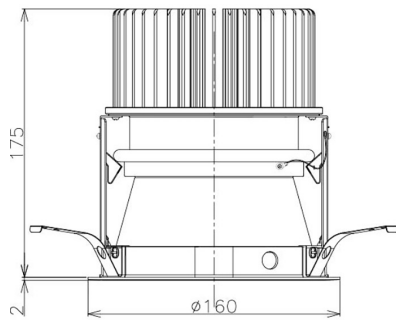

Item no. DD098-5030MW8035D

Series Name: Φ 150 Spark (Deep Cone)

Installation	Recessed mount
Type	
Fixture wattage	48.5W
Beam angle	41 deg
Color Temp.	3500K
CRI	Ra>90
Luminous	5176 lm
Body	Die-cast aluminum alloy
Body finish	N/A
Trim finish	White
Reflector finish	Mirror
IP Rate	IP20
Light source	COB module
Input Voltage	AC220~240V
Dimming Type	Non-Dimmable
Certificate	CE, CCC
Cut Hole	150mm

Height (Weight)	Spot / Medium / Medium flood	Wide flood
65.3W	177 (1.4kg)	
48.5W	177 (1.5kg)	
44.3W	157 (1.2kg)	
33.8W	168 (1.1kg)	157 (1.1kg)
30.3W	168 (1.1kg)	157 (1.1kg)
23.0W	138 (0.9kg)	127 (0.9kg)