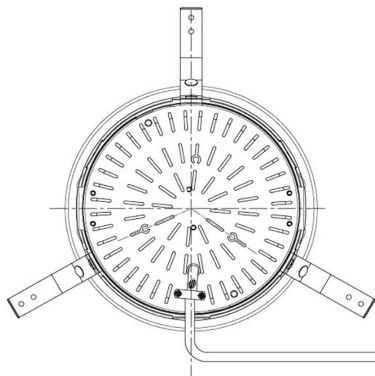

Item no. DD098-5030MW8040D

Series Name: Φ 150 Spark (Deep Cone)

Installation	Recessed mount
Type	
Fixture wattage	48.5W
Beam angle	41 deg
Color Temp.	4000K
CRI	Ra>90
Luminous	5227 lm
Body	Die-cast aluminum alloy
Body finish	N/A
Trim finish	White
Reflector finish	Mirror
IP Rate	IP20
Light source	COB module
Input Voltage	AC220~240V
Dimming Type	Non-Dimmable
Certificate	CE, CCC
Cut Hole	150mm

Height (Weight)	Spot / Medium / Medium flood	Wide flood
65.3W	177 (1.4kg)	
48.5W	177 (1.5kg)	
44.3W	157 (1.2kg)	
33.8W	168 (1.1kg)	157 (1.1kg)
30.3W	168 (1.1kg)	157 (1.1kg)
23.0W	138 (0.9kg)	127 (0.9kg)