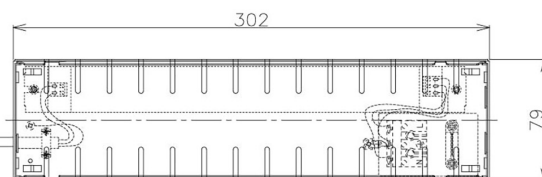

Item no. DD098-5030MW8040D

Series Name: Φ 150 Spark (Deep Cone)

Installation	Recessed mount
Type	
Fixture wattage	48.5W
Beam angle	41 deg
Color Temp.	4000K
CRI	Ra>90
Luminous	5227 lm
Body	Die-cast aluminum alloy
Body finish	N/A
Trim finish	White
Reflector finish	Mirror
IP Rate	IP20
Light source	COB module
Input Voltage	AC220~240V
Dimming Type	Non-Dimmable
Certificate	CE, CCC
Cut Hole	150mm

Height (Weight)	Spot / Medium / Medium flood	Wide flood
65.3W	177 (1.4kg)	
48.5W	177 (1.5kg)	
44.3W	157 (1.2kg)	
33.8W	168 (1.1kg)	157 (1.1kg)
30.3W	168 (1.1kg)	157 (1.1kg)
23.0W	138 (0.9kg)	127 (0.9kg)