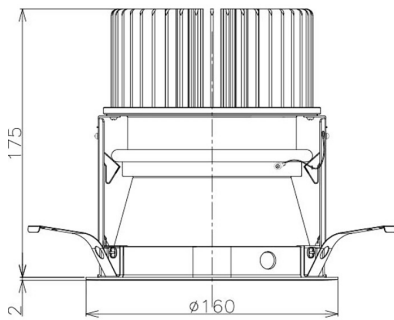

Item no. DD098-5030MW8040D

Series Name: Φ 150 Spark (Deep Cone)

Installation	Recessed mount
Type	
Fixture wattage	48.5W
Beam angle	41 deg
Color Temp.	4000K
CRI	Ra>90
Luminous	5227 lm
Body	Die-cast aluminum alloy
Body finish	N/A
Trim finish	White
Reflector finish	Mirror
IP Rate	IP20
Light source	COB module
Input Voltage	AC220~240V
Dimming Type	Non-Dimmable
Certificate	CE, CCC
Cut Hole	150mm

Height (Weight)	Spot / Medium / Medium flood	Wide flood
65.3W	177 (1.4kg)	
48.5W	177 (1.5kg)	
44.3W	157 (1.2kg)	
33.8W	168 (1.1kg)	157 (1.1kg)
30.3W	168 (1.1kg)	157 (1.1kg)
23.0W	138 (0.9kg)	127 (0.9kg)