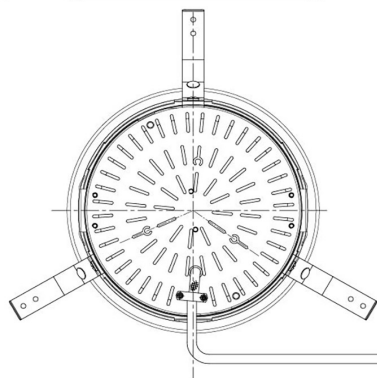

Item no. DD098-5030MW8527D

Series Name:  $\Phi$ 150 Spark (Deep Cone)

Installation	Recessed mount
Type	$\Phi$ 150 Spark (Deep Cone)
Fixture wattage	48.5W
Beam angle	41 deg
Color Temp.	2700K
CRI	Ra>85
Luminous	4579 lm
Body	Die-cast aluminum alloy
Body finish	N/A
Trim finish	White
Reflector finish	Mirror
IP Rate	IP20
Light source	COB module
Input Voltage	AC220~240V
Dimming Type	Non-Dimmable
Certificate	CE, CCC
Cut Hole	150mm

Height (Weight)	Spot / Medium / Medium flood	Wide flood
65.3W	177 (1.4kg)	
48.5W	177 (1.5kg)	
44.3W	157 (1.2kg)	
33.8W	168 (1.1kg)	157 (1.1kg)
30.3W	168 (1.1kg)	157 (1.1kg)
23.0W	138 (0.9kg)	127 (0.9kg)