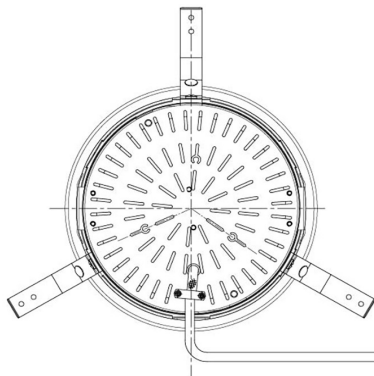

Item no. DD098-5030MW8527D

Series Name: Φ 150 Spark (Deep Cone)

Installation	Recessed mount
Type	
Fixture wattage	48.5W
Beam angle	41 deg
Color Temp.	2700K
CRI	Ra>85
Luminous	4579 lm
Body	Die-cast aluminum alloy
Body finish	N/A
Trim finish	White
Reflector finish	Mirror
IP Rate	IP20
Light source	COB module
Input Voltage	AC220~240V
Dimming Type	Non-Dimmable
Certificate	CE, CCC
Cut Hole	150mm

Height (Weight)	Spot / Medium / Medium flood	Wide flood
65.3W	177 (1.4kg)	
48.5W	177 (1.5kg)	
44.3W	157 (1.2kg)	
33.8W	168 (1.1kg)	157 (1.1kg)
30.3W	168 (1.1kg)	157 (1.1kg)
23.0W	138 (0.9kg)	127 (0.9kg)