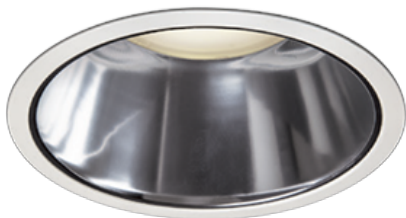

Item no. DD098-5030MW8527D

Series Name:  $\Phi$ 150 Spark (Deep Cone)

Installation	Recessed mount
Type	$\Phi$ 150 Spark (Deep Cone)
Fixture wattage	48.5W
Beam angle	41 deg
Color Temp.	2700K
CRI	Ra>85
Luminous	4579 lm
Body	Die-cast aluminum alloy
Body finish	N/A
Trim finish	White
Reflector finish	Mirror
IP Rate	IP20
Light source	COB module
Input Voltage	AC220~240V
Dimming Type	Non-Dimmable
Certificate	CE, CCC
Cut Hole	150mm

Height (Weight)	Spot / Medium / Medium flood	Wide flood
65.3W	177 (1.4kg)	
48.5W	177 (1.5kg)	
44.3W	157 (1.2kg)	
33.8W	168 (1.1kg)	157 (1.1kg)
30.3W	168 (1.1kg)	157 (1.1kg)
23.0W	138 (0.9kg)	127 (0.9kg)