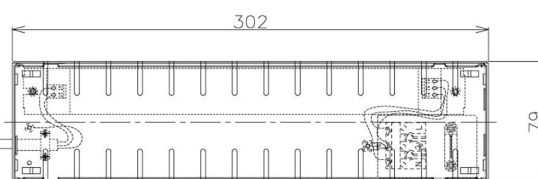

Item no. DD098-5030MW8527D

Series Name:  $\Phi$ 150 Spark (Deep Cone)

Installation	Recessed mount
Type	$\Phi$ 150 Spark (Deep Cone)
Fixture wattage	48.5W
Beam angle	41 deg
Color Temp.	2700K
CRI	Ra>85
Luminous	4579 lm
Body	Die-cast aluminum alloy
Body finish	N/A
Trim finish	White
Reflector finish	Mirror
IP Rate	IP20
Light source	COB module
Input Voltage	AC220~240V
Dimming Type	Non-Dimmable
Certificate	CE, CCC
Cut Hole	150mm

Height (Weight)	Spot / Medium / Medium flood	Wide flood
65.3W	177 (1.4kg)	
48.5W	177 (1.5kg)	
44.3W	157 (1.2kg)	
33.8W	168 (1.1kg)	157 (1.1kg)
30.3W	168 (1.1kg)	157 (1.1kg)
23.0W	138 (0.9kg)	127 (0.9kg)