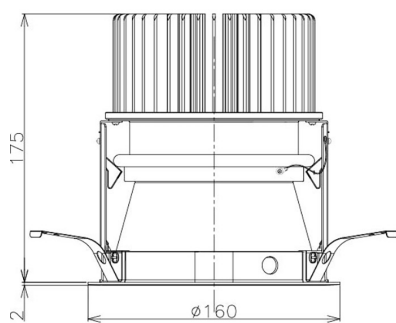

Item no. DD098-5030MW8527D

Series Name:  $\Phi$ 150 Spark (Deep Cone)

Installation	Recessed mount
Type	$\Phi$ 150 Spark (Deep Cone)
Fixture wattage	48.5W
Beam angle	41 deg
Color Temp.	2700K
CRI	Ra>85
Luminous	4579 lm
Body	Die-cast aluminum alloy
Body finish	N/A
Trim finish	White
Reflector finish	Mirror
IP Rate	IP20
Light source	COB module
Input Voltage	AC220~240V
Dimming Type	Non-Dimmable
Certificate	CE, CCC
Cut Hole	150mm

Height (Weight)	Spot / Medium / Medium flood	Wide flood
65.3W	177 (1.4kg)	
48.5W	177 (1.5kg)	
44.3W	157 (1.2kg)	
33.8W	168 (1.1kg)	157 (1.1kg)
30.3W	168 (1.1kg)	157 (1.1kg)
23.0W	138 (0.9kg)	127 (0.9kg)