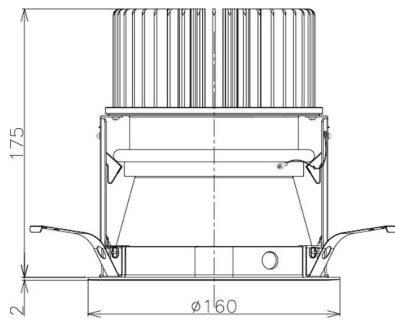

Item no. DD098-5030MW8527D

Series Name: Φ 150 Spark (Deep Cone)

Installation	Recessed mount
Type	
Fixture wattage	48.5W
Beam angle	41 deg
Color Temp.	2700K
CRI	Ra>85
Luminous	4579 lm
Body	Die-cast aluminum alloy
Body finish	N/A
Trim finish	White
Reflector finish	Mirror
IP Rate	IP20
Light source	COB module
Input Voltage	AC220~240V
Dimming Type	Non-Dimmable
Certificate	CE, CCC
Cut Hole	150mm

Height (Weight)	Spot / Medium / Medium flood	Wide flood
65.3W	177 (1.4kg)	
48.5W	177 (1.5kg)	
44.3W	157 (1.2kg)	
33.8W	168 (1.1kg)	157 (1.1kg)
30.3W	168 (1.1kg)	157 (1.1kg)
23.0W	138 (0.9kg)	127 (0.9kg)