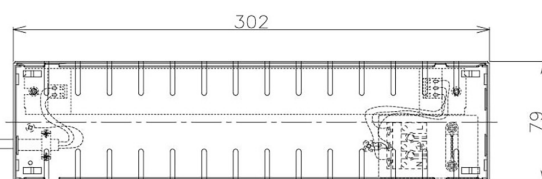

Item no. DD098-5030MW8527D

Series Name: Φ 150 Spark (Deep Cone)

Installation	Recessed mount
Type	
Fixture wattage	48.5W
Beam angle	41 deg
Color Temp.	2700K
CRI	Ra>85
Luminous	4579 lm
Body	Die-cast aluminum alloy
Body finish	N/A
Trim finish	White
Reflector finish	Mirror
IP Rate	IP20
Light source	COB module
Input Voltage	AC220~240V
Dimming Type	Non-Dimmable
Certificate	CE, CCC
Cut Hole	150mm

Height (Weight)	Spot / Medium / Medium flood	Wide flood
65.3W	177 (1.4kg)	
48.5W	177 (1.5kg)	
44.3W	157 (1.2kg)	
33.8W	168 (1.1kg)	157 (1.1kg)
30.3W	168 (1.1kg)	157 (1.1kg)
23.0W	138 (0.9kg)	127 (0.9kg)