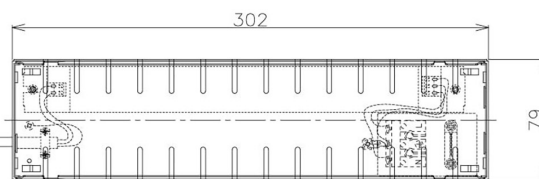

Item no. DD098-5030MW8530D

Series Name: Φ 150 Spark (Deep Cone)

Installation	Recessed mount
Type	Φ 150 Spark (Deep Cone)
Fixture wattage	48.5W
Beam angle	41 deg
Color Temp.	3000K
CRI	Ra>85
Luminous	4770 lm
Body	Die-cast aluminum alloy
Body finish	N/A
Trim finish	White
Reflector finish	Mirror
IP Rate	IP20
Light source	COB module
Input Voltage	AC220~240V
Dimming Type	Non-Dimmable
Certificate	CE, CCC
Cut Hole	150mm

Height (Weight)	Spot / Medium / Medium flood	Wide flood
65.3W	177 (1.4kg)	
48.5W	177 (1.5kg)	
44.3W	157 (1.2kg)	
33.8W	168 (1.1kg)	157 (1.1kg)
30.3W	168 (1.1kg)	157 (1.1kg)
23.0W	138 (0.9kg)	127 (0.9kg)