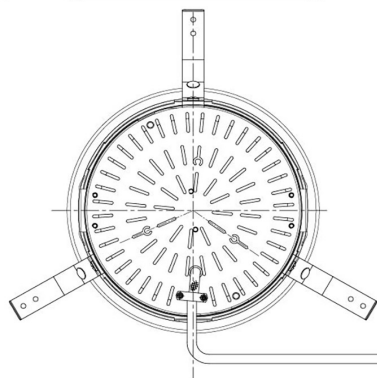

Item no. DD098-5030MW8530D

Series Name: Φ 150 Spark (Deep Cone)

Installation	Recessed mount
Type	Φ 150 Spark (Deep Cone)
Fixture wattage	48.5W
Beam angle	41 deg
Color Temp.	3000K
CRI	Ra>85
Luminous	4770 lm
Body	Die-cast aluminum alloy
Body finish	N/A
Trim finish	White
Reflector finish	Mirror
IP Rate	IP20
Light source	COB module
Input Voltage	AC220~240V
Dimming Type	Non-Dimmable
Certificate	CE, CCC
Cut Hole	150mm

Height (Weight)	Spot / Medium / Medium flood	Wide flood
65.3W	177 (1.4kg)	
48.5W	177 (1.5kg)	
44.3W	157 (1.2kg)	
33.8W	168 (1.1kg)	157 (1.1kg)
30.3W	168 (1.1kg)	157 (1.1kg)
23.0W	138 (0.9kg)	127 (0.9kg)