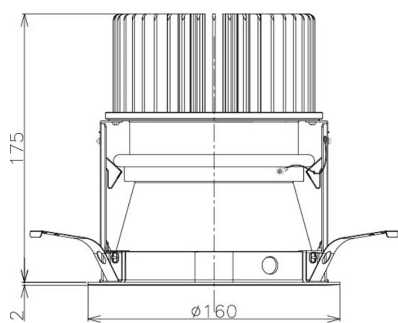

Item no. DD098-5030MW8530D

Series Name: Φ 150 Spark (Deep Cone)

Installation	Recessed mount
Type	Φ 150 Spark (Deep Cone)
Fixture wattage	48.5W
Beam angle	41 deg
Color Temp.	3000K
CRI	Ra>85
Luminous	4770 lm
Body	Die-cast aluminum alloy
Body finish	N/A
Trim finish	White
Reflector finish	Mirror
IP Rate	IP20
Light source	COB module
Input Voltage	AC220~240V
Dimming Type	Non-Dimmable
Certificate	CE, CCC
Cut Hole	150mm

Height (Weight)	Spot / Medium / Medium flood	Wide flood
65.3W	177 (1.4kg)	
48.5W	177 (1.5kg)	
44.3W	157 (1.2kg)	
33.8W	168 (1.1kg)	157 (1.1kg)
30.3W	168 (1.1kg)	157 (1.1kg)
23.0W	138 (0.9kg)	127 (0.9kg)