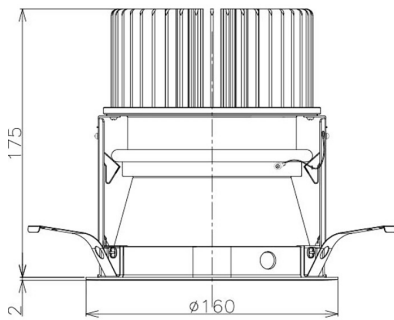

Item no. DD098-5030MW8535D

Series Name:  $\Phi$ 150 Spark (Deep Cone)

Installation	Recessed mount
Type	
Fixture wattage	48.5W
Beam angle	41 deg
Color Temp.	3500K
CRI	Ra>85
Luminous	4865 lm
Body	Die-cast aluminum alloy
Body finish	N/A
Trim finish	White
Reflector finish	Mirror
IP Rate	IP20
Light source	COB module
Input Voltage	AC220~240V
Dimming Type	Non-Dimmable
Certificate	CE, CCC
Cut Hole	150mm

Height (Weight)	Spot / Medium / Medium flood	Wide flood
65.3W	177 (1.4kg)	
48.5W	177 (1.5kg)	
44.3W	157 (1.2kg)	
33.8W	168 (1.1kg)	157 (1.1kg)
30.3W	168 (1.1kg)	157 (1.1kg)
23.0W	138 (0.9kg)	127 (0.9kg)