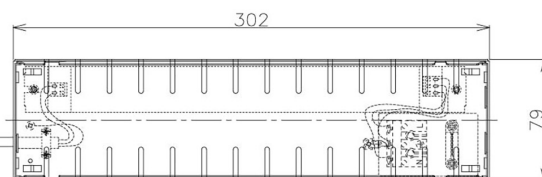

Item no. DD098-5030MW8535D

Series Name:  $\Phi$ 150 Spark (Deep Cone)

Installation	Recessed mount
Type	
Fixture wattage	48.5W
Beam angle	41 deg
Color Temp.	3500K
CRI	Ra>85
Luminous	4865 lm
Body	Die-cast aluminum alloy
Body finish	N/A
Trim finish	White
Reflector finish	Mirror
IP Rate	IP20
Light source	COB module
Input Voltage	AC220~240V
Dimming Type	Non-Dimmable
Certificate	CE, CCC
Cut Hole	150mm

Height (Weight)	Spot / Medium / Medium flood	Wide flood
65.3W	177 (1.4kg)	
48.5W	177 (1.5kg)	
44.3W	157 (1.2kg)	
33.8W	168 (1.1kg)	157 (1.1kg)
30.3W	168 (1.1kg)	157 (1.1kg)
23.0W	138 (0.9kg)	127 (0.9kg)