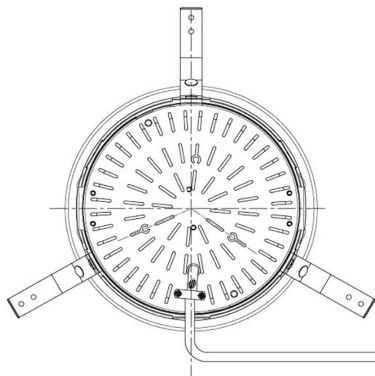

Item no. DD098-5030MW8535D

Series Name:  $\Phi$ 150 Spark (Deep Cone)

Installation	Recessed mount
Type	
Fixture wattage	48.5W
Beam angle	41 deg
Color Temp.	3500K
CRI	Ra>85
Luminous	4865 lm
Body	Die-cast aluminum alloy
Body finish	N/A
Trim finish	White
Reflector finish	Mirror
IP Rate	IP20
Light source	COB module
Input Voltage	AC220~240V
Dimming Type	Non-Dimmable
Certificate	CE, CCC
Cut Hole	150mm

Height (Weight)	Spot / Medium / Medium flood	Wide flood
65.3W	177 (1.4kg)	
48.5W	177 (1.5kg)	
44.3W	157 (1.2kg)	
33.8W	168 (1.1kg)	157 (1.1kg)
30.3W	168 (1.1kg)	157 (1.1kg)
23.0W	138 (0.9kg)	127 (0.9kg)