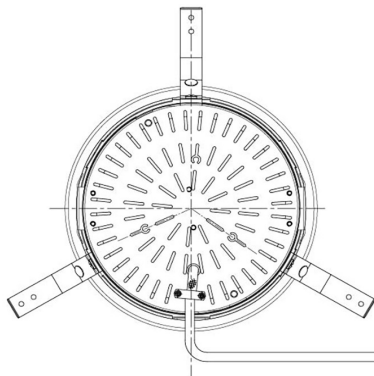

Item no. DD098-5030MW9030D

Series Name:  $\Phi$ 150 Spark (Deep Cone)

Installation	Recessed mount
Type	
Fixture wattage	48.5W
Beam angle	41 deg
Color Temp.	3000K
CRI	Ra>90
Luminous	4337 lm
Body	Die-cast aluminum alloy
Body finish	N/A
Trim finish	White
Reflector finish	Mirror
IP Rate	IP20
Light source	COB module
Input Voltage	AC220~240V
Dimming Type	Non-Dimmable
Certificate	CE, CCC
Cut Hole	150mm

Height (Weight)	Spot / Medium / Medium flood	Wide flood
65.3W	177 (1.4kg)	
48.5W	177 (1.5kg)	
44.3W	157 (1.2kg)	
33.8W	168 (1.1kg)	157 (1.1kg)
30.3W	168 (1.1kg)	157 (1.1kg)
23.0W	138 (0.9kg)	127 (0.9kg)