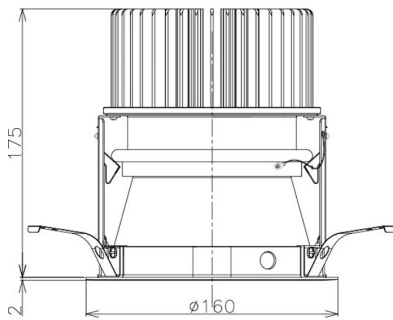

Item no. DD098-5030MW9030D

Series Name:  $\Phi$ 150 Spark (Deep Cone)

Installation	Recessed mount
Type	
Fixture wattage	48.5W
Beam angle	41 deg
Color Temp.	3000K
CRI	Ra>90
Luminous	4337 lm
Body	Die-cast aluminum alloy
Body finish	N/A
Trim finish	White
Reflector finish	Mirror
IP Rate	IP20
Light source	COB module
Input Voltage	AC220~240V
Dimming Type	Non-Dimmable
Certificate	CE, CCC
Cut Hole	150mm

Height (Weight)	Spot / Medium / Medium flood	Wide flood
65.3W	177 (1.4kg)	
48.5W	177 (1.5kg)	
44.3W	157 (1.2kg)	
33.8W	168 (1.1kg)	157 (1.1kg)
30.3W	168 (1.1kg)	157 (1.1kg)
23.0W	138 (0.9kg)	127 (0.9kg)