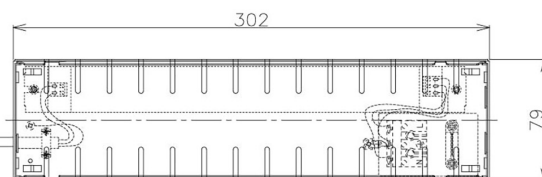

Item no. DD098-5030MW9030D

Series Name:  $\Phi$ 150 Spark (Deep Cone)

Installation	Recessed mount
Type	
Fixture wattage	48.5W
Beam angle	41 deg
Color Temp.	3000K
CRI	Ra>90
Luminous	4337 lm
Body	Die-cast aluminum alloy
Body finish	N/A
Trim finish	White
Reflector finish	Mirror
IP Rate	IP20
Light source	COB module
Input Voltage	AC220~240V
Dimming Type	Non-Dimmable
Certificate	CE, CCC
Cut Hole	150mm

Height (Weight)	Spot / Medium / Medium flood	Wide flood
65.3W	177 (1.4kg)	
48.5W	177 (1.5kg)	
44.3W	157 (1.2kg)	
33.8W	168 (1.1kg)	157 (1.1kg)
30.3W	168 (1.1kg)	157 (1.1kg)
23.0W	138 (0.9kg)	127 (0.9kg)