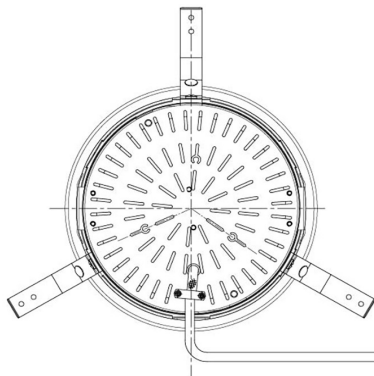

Item no. DD098-5030MW9035D

Series Name:  $\Phi$ 150 Spark (Deep Cone)

Installation	Recessed mount
Type	
Fixture wattage	48.5W
Beam angle	41 deg
Color Temp.	3500K
CRI	Ra>90
Luminous	4424 lm
Body	Die-cast aluminum alloy
Body finish	N/A
Trim finish	White
Reflector finish	Mirror
IP Rate	IP20
Light source	COB module
Input Voltage	AC220~240V
Dimming Type	Non-Dimmable
Certificate	CE, CCC
Cut Hole	150mm

Height (Weight)	Spot / Medium / Medium flood	Wide flood
65.3W	177 (1.4kg)	
48.5W	177 (1.5kg)	
44.3W	157 (1.2kg)	
33.8W	168 (1.1kg)	157 (1.1kg)
30.3W	168 (1.1kg)	157 (1.1kg)
23.0W	138 (0.9kg)	127 (0.9kg)