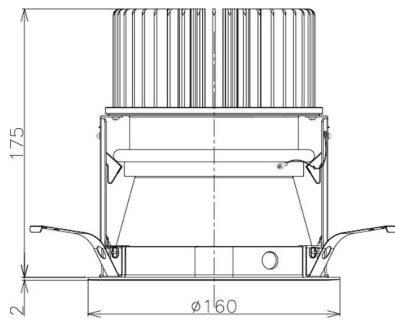

Item no. DD098-5030MW9035D

Series Name:  $\Phi$ 150 Spark (Deep Cone)

Installation	Recessed mount
Type	
Fixture wattage	48.5W
Beam angle	41 deg
Color Temp.	3500K
CRI	Ra>90
Luminous	4424 lm
Body	Die-cast aluminum alloy
Body finish	N/A
Trim finish	White
Reflector finish	Mirror
IP Rate	IP20
Light source	COB module
Input Voltage	AC220~240V
Dimming Type	Non-Dimmable
Certificate	CE, CCC
Cut Hole	150mm

Height (Weight)	Spot / Medium / Medium flood	Wide flood
65.3W	177 (1.4kg)	
48.5W	177 (1.5kg)	
44.3W	157 (1.2kg)	
33.8W	168 (1.1kg)	157 (1.1kg)
30.3W	168 (1.1kg)	157 (1.1kg)
23.0W	138 (0.9kg)	127 (0.9kg)