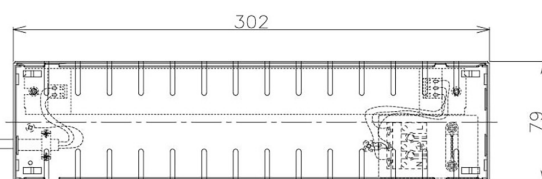

Item no. DD098-5030MW9035D

Series Name:  $\Phi$ 150 Spark (Deep Cone)

Installation	Recessed mount
Type	
Fixture wattage	48.5W
Beam angle	41 deg
Color Temp.	3500K
CRI	Ra>90
Luminous	4424 lm
Body	Die-cast aluminum alloy
Body finish	N/A
Trim finish	White
Reflector finish	Mirror
IP Rate	IP20
Light source	COB module
Input Voltage	AC220~240V
Dimming Type	Non-Dimmable
Certificate	CE, CCC
Cut Hole	150mm

Height (Weight)	Spot / Medium / Medium flood	Wide flood
65.3W	177 (1.4kg)	
48.5W	177 (1.5kg)	
44.3W	157 (1.2kg)	
33.8W	168 (1.1kg)	157 (1.1kg)
30.3W	168 (1.1kg)	157 (1.1kg)
23.0W	138 (0.9kg)	127 (0.9kg)