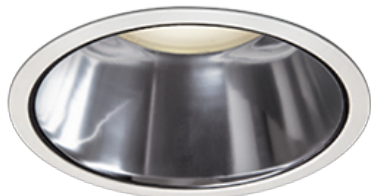

Item no. DD098-5040DW8530D

Series Name: Φ 150 Spark (Deep Cone)

White Reflector

Installation	Recessed mount
Type	
Fixture wattage	48.5W
Beam angle	46 deg
Color Temp.	3000K
CRI	Ra>85
Luminous	4598 lm
Body	Die-cast aluminum alloy
Body finish	N/A
Trim finish	White
Reflector finish	White
IP Rate	IP20
Light source	COB module
Input Voltage	AC220~240V
Dimming Type	Non-Dimmable
Certificate	CE, CCC
Cut Hole	150mm

Height (Weight)	Spot / Medium / Medium flood	Wide flood
65.3W	177 (1.4kg)	
48.5W	177 (1.5kg)	
44.3W	157 (1.2kg)	
33.8W	168 (1.1kg)	157 (1.1kg)
30.3W	168 (1.1kg)	157 (1.1kg)
23.0W	138 (0.9kg)	127 (0.9kg)