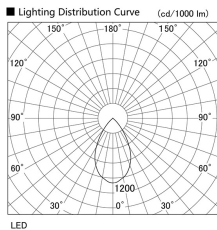

Item no. DD098-5050DW8535D

Series Name: Φ 150 Spark (Deep Cone)

White Reflector

Installation	Recessed mount
Type	
Fixture wattage	48.5W
Beam angle	60 deg
Color Temp.	3500K
CRI	Ra>85
Luminous	4738 lm
Body	Die-cast aluminum alloy
Body finish	N/A
Trim finish	White
Reflector finish	White
IP Rate	IP20
Light source	COB module
Input Voltage	AC220~240V
Dimming Type	Non-Dimmable
Certificate	CE, CCC
Cut Hole	150mm

Height (Weight)	Spot / Medium / Medium flood	Wide flood
65.3W	177 (1.4kg)	
48.5W	177 (1.5kg)	
44.3W	157 (1.2kg)	
33.8W	168 (1.1kg)	157 (1.1kg)
30.3W	168 (1.1kg)	157 (1.1kg)
23.0W	138 (0.9kg)	127 (0.9kg)