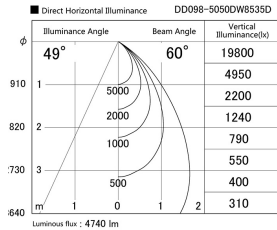

Item no. DD098-5050DW8535D

Series Name: Φ 150 Spark (Deep Cone)

White Reflector

Installation	Recessed mount
Type	
Fixture wattage	48.5W
Beam angle	60 deg
Color Temp.	3500K
CRI	Ra>85
Luminous	4738 lm
Body	Die-cast aluminum alloy
Body finish	N/A
Trim finish	White
Reflector finish	White
IP Rate	IP20
Light source	COB module
Input Voltage	AC220~240V
Dimming Type	Non-Dimmable
Certificate	CE, CCC
Cut Hole	150mm

Height (Weight)	Spot / Medium / Medium flood	Wide flood
65.3W	177 (1.4kg)	
48.5W	177 (1.5kg)	
44.3W	157 (1.2kg)	
33.8W	168 (1.1kg)	157 (1.1kg)
30.3W	168 (1.1kg)	157 (1.1kg)
23.0W	138 (0.9kg)	127 (0.9kg)