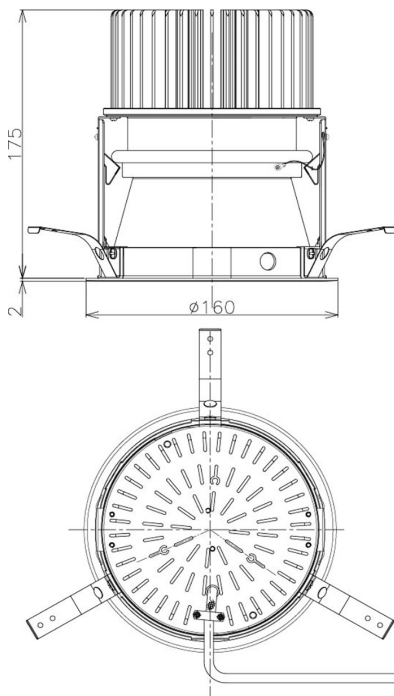

Item no. DD098-5050DW8535D

Series Name: Φ 150 Spark (Deep Cone)

White Reflector

Installation	Recessed mount
Type	
Fixture wattage	48.5W
Beam angle	60 deg
Color Temp.	3500K
CRI	Ra>85
Luminous	4738 lm
Body	Die-cast aluminum alloy
Body finish	N/A
Trim finish	White
Reflector finish	White
IP Rate	IP20
Light source	COB module
Input Voltage	AC220~240V
Dimming Type	Non-Dimmable
Certificate	CE, CCC
Cut Hole	150mm

Height (Weight)	Spot / Medium / Medium flood	Wide flood
65.3W	177 (1.4kg)	
48.5W	177 (1.5kg)	
44.3W	157 (1.2kg)	
33.8W	168 (1.1kg)	157 (1.1kg)
30.3W	168 (1.1kg)	157 (1.1kg)
23.0W	138 (0.9kg)	127 (0.9kg)