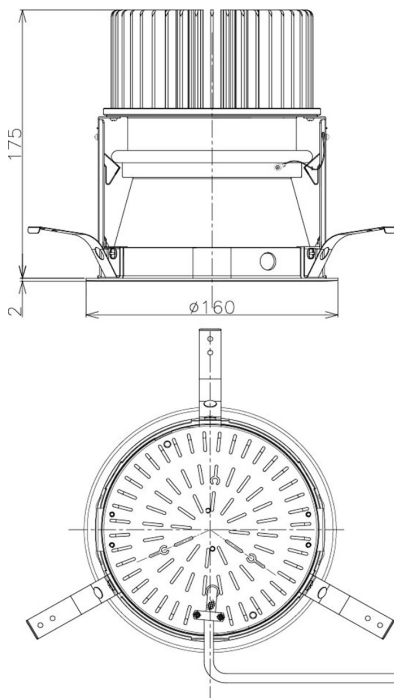

Item no. DD098-5050MB8530D

Series Name: Φ 150 Spark (Deep Cone)

Installation	Recessed mount
Type	Φ 150 Spark (Deep Cone)
Fixture wattage	48.5W
Beam angle	51 deg
Color Temp.	3000K
CRI	Ra>85
Luminous	4971 lm
Body	Die-cast aluminum alloy
Body finish	N/A
Trim finish	Black
Reflector finish	Mirror
IP Rate	IP20
Light source	COB module
Input Voltage	AC220~240V
Dimming Type	Non-Dimmable
Certificate	CE, CCC
Cut Hole	150mm

Height (Weight)	Spot / Medium / Medium flood	Wide flood
65.3W	177 (1.4kg)	
48.5W	177 (1.5kg)	
44.3W	157 (1.2kg)	
33.8W	168 (1.1kg)	157 (1.1kg)
30.3W	168 (1.1kg)	157 (1.1kg)
23.0W	138 (0.9kg)	127 (0.9kg)