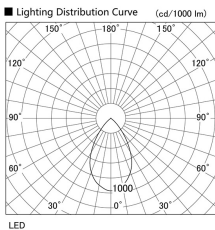

Item no. DD098-5050MB8530D

Series Name: Φ 150 Spark (Deep Cone)

Installation	Recessed mount
Type	Φ 150 Spark (Deep Cone)
Fixture wattage	48.5W
Beam angle	51 deg
Color Temp.	3000K
CRI	Ra>85
Luminous	4971 lm
Body	Die-cast aluminum alloy
Body finish	N/A
Trim finish	Black
Reflector finish	Mirror
IP Rate	IP20
Light source	COB module
Input Voltage	AC220~240V
Dimming Type	Non-Dimmable
Certificate	CE, CCC
Cut Hole	150mm

Height (Weight)	Spot / Medium / Medium flood	Wide flood
65.3W	177 (1.4kg)	
48.5W	177 (1.5kg)	
44.3W	157 (1.2kg)	
33.8W	168 (1.1kg)	157 (1.1kg)
30.3W	168 (1.1kg)	157 (1.1kg)
23.0W	138 (0.9kg)	127 (0.9kg)