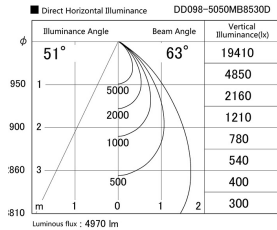

Item no. DD098-5050MB8530D

Series Name: Φ 150 Spark (Deep Cone)

Installation	Recessed mount
Type	Φ 150 Spark (Deep Cone)
Fixture wattage	48.5W
Beam angle	51 deg
Color Temp.	3000K
CRI	Ra>85
Luminous	4971 lm
Body	Die-cast aluminum alloy
Body finish	N/A
Trim finish	Black
Reflector finish	Mirror
IP Rate	IP20
Light source	COB module
Input Voltage	AC220~240V
Dimming Type	Non-Dimmable
Certificate	CE, CCC
Cut Hole	150mm

Height (Weight)	Spot / Medium / Medium flood	Wide flood
65.3W	177 (1.4kg)	
48.5W	177 (1.5kg)	
44.3W	157 (1.2kg)	
33.8W	168 (1.1kg)	157 (1.1kg)
30.3W	168 (1.1kg)	157 (1.1kg)
23.0W	138 (0.9kg)	127 (0.9kg)