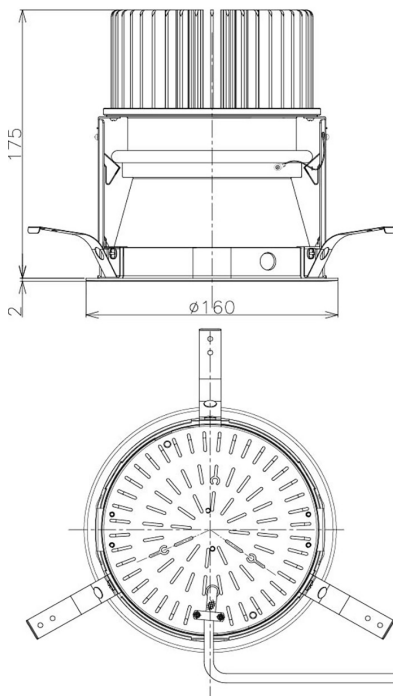

Item no. DD098-5050MB8535D

Series Name: Φ 150 Spark (Deep Cone)

Installation	Recessed mount
Type	
Fixture wattage	48.5W
Beam angle	51 deg
Color Temp.	3500K
CRI	Ra>85
Luminous	5070 lm
Body	Die-cast aluminum alloy
Body finish	N/A
Trim finish	Black
Reflector finish	Mirror
IP Rate	IP20
Light source	COB module
Input Voltage	AC220~240V
Dimming Type	Non-Dimmable
Certificate	CE, CCC
Cut Hole	150mm

Height (Weight)	Spot / Medium / Medium flood	Wide flood
65.3W	177 (1.4kg)	
48.5W	177 (1.5kg)	
44.3W	157 (1.2kg)	
33.8W	168 (1.1kg)	157 (1.1kg)
30.3W	168 (1.1kg)	157 (1.1kg)
23.0W	138 (0.9kg)	127 (0.9kg)