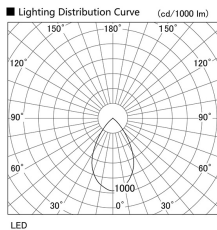

Item no. DD098-5050MB8535D

Series Name: Φ 150 Spark (Deep Cone)

Installation	Recessed mount
Type	
Fixture wattage	48.5W
Beam angle	51 deg
Color Temp.	3500K
CRI	Ra>85
Luminous	5070 lm
Body	Die-cast aluminum alloy
Body finish	N/A
Trim finish	Black
Reflector finish	Mirror
IP Rate	IP20
Light source	COB module
Input Voltage	AC220~240V
Dimming Type	Non-Dimmable
Certificate	CE, CCC
Cut Hole	150mm

Height (Weight)	Spot / Medium / Medium flood	Wide flood
65.3W	177 (1.4kg)	
48.5W	177 (1.5kg)	
44.3W	157 (1.2kg)	
33.8W	168 (1.1kg)	157 (1.1kg)
30.3W	168 (1.1kg)	157 (1.1kg)
23.0W	138 (0.9kg)	127 (0.9kg)