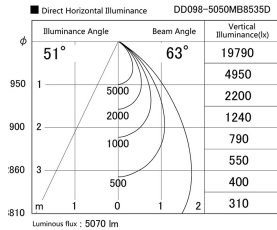

Item no. DD098-5050MB8535D

Series Name: Φ 150 Spark (Deep Cone)

Installation	Recessed mount
Type	
Fixture wattage	48.5W
Beam angle	51 deg
Color Temp.	3500K
CRI	Ra>85
Luminous	5070 lm
Body	Die-cast aluminum alloy
Body finish	N/A
Trim finish	Black
Reflector finish	Mirror
IP Rate	IP20
Light source	COB module
Input Voltage	AC220~240V
Dimming Type	Non-Dimmable
Certificate	CE, CCC
Cut Hole	150mm

Height (Weight)	Spot / Medium / Medium flood	Wide flood
65.3W	177 (1.4kg)	
48.5W	177 (1.5kg)	
44.3W	157 (1.2kg)	
33.8W	168 (1.1kg)	157 (1.1kg)
30.3W	168 (1.1kg)	157 (1.1kg)
23.0W	138 (0.9kg)	127 (0.9kg)