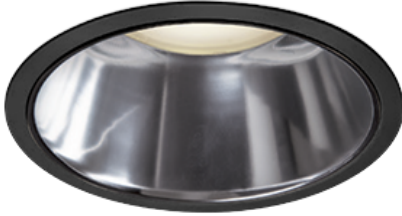

Item no. DD098-5050MB9030D

Series Name: Φ 150 Spark (Deep Cone)

Installation	Recessed mount
Type	
Fixture wattage	48.5W
Beam angle	51 deg
Color Temp.	3000K
CRI	Ra>90
Luminous	4520 lm
Body	Die-cast aluminum alloy
Body finish	N/A
Trim finish	Black
Reflector finish	Mirror
IP Rate	IP20
Light source	COB module
Input Voltage	AC220~240V
Dimming Type	Non-Dimmable
Certificate	CE, CCC
Cut Hole	150mm

Height (Weight)	Spot / Medium / Medium flood	Wide flood
65.3W	177 (1.4kg)	
48.5W	177 (1.5kg)	
44.3W	157 (1.2kg)	
33.8W	168 (1.1kg)	157 (1.1kg)
30.3W	168 (1.1kg)	157 (1.1kg)
23.0W	138 (0.9kg)	127 (0.9kg)