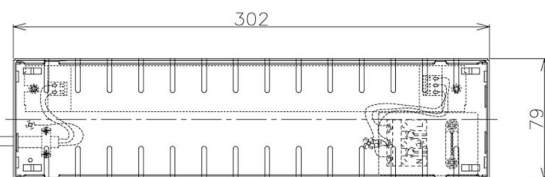

Item no. DD098-5050MB9030D

Series Name: Φ 150 Spark (Deep Cone)

Installation	Recessed mount
Type	
Fixture wattage	48.5W
Beam angle	51 deg
Color Temp.	3000K
CRI	Ra>90
Luminous	4520 lm
Body	Die-cast aluminum alloy
Body finish	N/A
Trim finish	Black
Reflector finish	Mirror
IP Rate	IP20
Light source	COB module
Input Voltage	AC220~240V
Dimming Type	Non-Dimmable
Certificate	CE, CCC
Cut Hole	150mm

Height (Weight)	Spot / Medium / Medium flood	Wide flood
65.3W	177 (1.4kg)	
48.5W	177 (1.5kg)	
44.3W	157 (1.2kg)	
33.8W	168 (1.1kg)	157 (1.1kg)
30.3W	168 (1.1kg)	157 (1.1kg)
23.0W	138 (0.9kg)	127 (0.9kg)