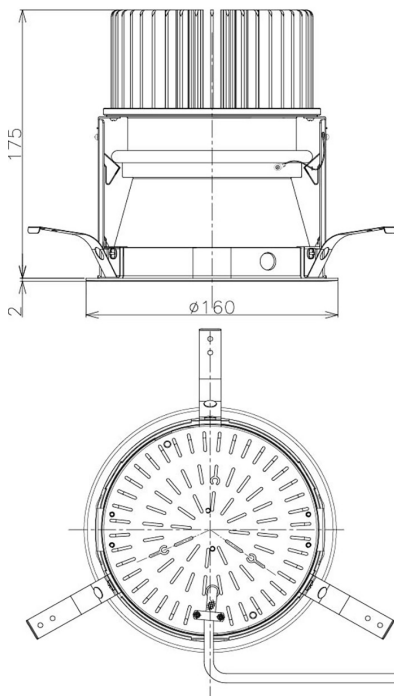

Item no. DD098-5050MB9030D

Series Name: Φ 150 Spark (Deep Cone)

Installation	Recessed mount
Type	
Fixture wattage	48.5W
Beam angle	51 deg
Color Temp.	3000K
CRI	Ra>90
Luminous	4520 lm
Body	Die-cast aluminum alloy
Body finish	N/A
Trim finish	Black
Reflector finish	Mirror
IP Rate	IP20
Light source	COB module
Input Voltage	AC220~240V
Dimming Type	Non-Dimmable
Certificate	CE, CCC
Cut Hole	150mm

Height (Weight)	Spot / Medium / Medium flood	Wide flood
65.3W	177 (1.4kg)	
48.5W	177 (1.5kg)	
44.3W	157 (1.2kg)	
33.8W	168 (1.1kg)	157 (1.1kg)
30.3W	168 (1.1kg)	157 (1.1kg)
23.0W	138 (0.9kg)	127 (0.9kg)