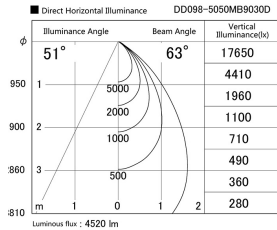

Item no. DD098-5050MB9030D

Series Name: Φ 150 Spark (Deep Cone)

Installation	Recessed mount
Type	
Fixture wattage	48.5W
Beam angle	51 deg
Color Temp.	3000K
CRI	Ra>90
Luminous	4520 lm
Body	Die-cast aluminum alloy
Body finish	N/A
Trim finish	Black
Reflector finish	Mirror
IP Rate	IP20
Light source	COB module
Input Voltage	AC220~240V
Dimming Type	Non-Dimmable
Certificate	CE, CCC
Cut Hole	150mm

Height (Weight)	Spot / Medium / Medium flood	Wide flood
65.3W	177 (1.4kg)	
48.5W	177 (1.5kg)	
44.3W	157 (1.2kg)	
33.8W	168 (1.1kg)	157 (1.1kg)
30.3W	168 (1.1kg)	157 (1.1kg)
23.0W	138 (0.9kg)	127 (0.9kg)