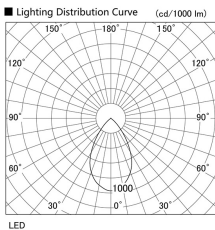

Item no. DD098-5050MB9030D

Series Name: Φ 150 Spark (Deep Cone)

Installation	Recessed mount
Type	
Fixture wattage	48.5W
Beam angle	51 deg
Color Temp.	3000K
CRI	Ra>90
Luminous	4520 lm
Body	Die-cast aluminum alloy
Body finish	N/A
Trim finish	Black
Reflector finish	Mirror
IP Rate	IP20
Light source	COB module
Input Voltage	AC220~240V
Dimming Type	Non-Dimmable
Certificate	CE, CCC
Cut Hole	150mm

Height (Weight)	Spot / Medium / Medium flood	Wide flood
65.3W	177 (1.4kg)	
48.5W	177 (1.5kg)	
44.3W	157 (1.2kg)	
33.8W	168 (1.1kg)	157 (1.1kg)
30.3W	168 (1.1kg)	157 (1.1kg)
23.0W	138 (0.9kg)	127 (0.9kg)