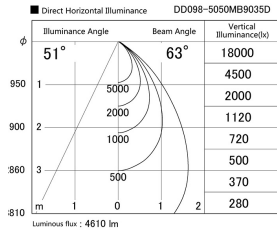

Item no. DD098-5050MB9035D

Series Name: Φ 150 Spark (Deep Cone)

Installation	Recessed mount
Type	
Fixture wattage	48.5W
Beam angle	51 deg
Color Temp.	3500K
CRI	Ra>90
Luminous	4610 lm
Body	Die-cast aluminum alloy
Body finish	N/A
Trim finish	Black
Reflector finish	Mirror
IP Rate	IP20
Light source	COB module
Input Voltage	AC220~240V
Dimming Type	Non-Dimmable
Certificate	CE, CCC
Cut Hole	150mm

Height (Weight)	Spot / Medium / Medium flood	Wide flood
65.3W	177 (1.4kg)	
48.5W	177 (1.5kg)	
44.3W	157 (1.2kg)	
33.8W	168 (1.1kg)	157 (1.1kg)
30.3W	168 (1.1kg)	157 (1.1kg)
23.0W	138 (0.9kg)	127 (0.9kg)