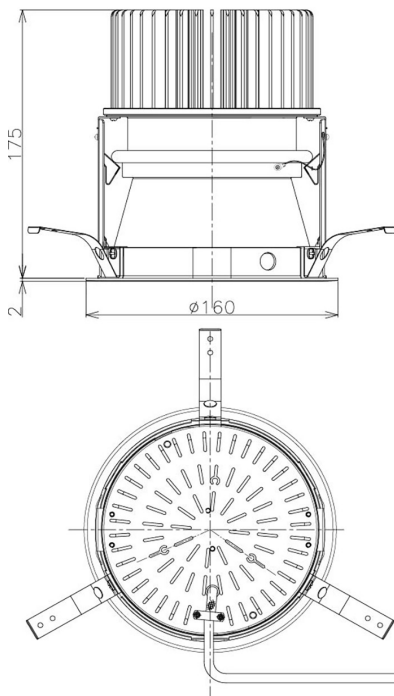

Item no. DD098-5050MB9035D

Series Name: Φ 150 Spark (Deep Cone)

Installation	Recessed mount
Type	
Fixture wattage	48.5W
Beam angle	51 deg
Color Temp.	3500K
CRI	Ra>90
Luminous	4610 lm
Body	Die-cast aluminum alloy
Body finish	N/A
Trim finish	Black
Reflector finish	Mirror
IP Rate	IP20
Light source	COB module
Input Voltage	AC220~240V
Dimming Type	Non-Dimmable
Certificate	CE, CCC
Cut Hole	150mm

Height (Weight)	Spot / Medium / Medium flood	Wide flood
65.3W	177 (1.4kg)	
48.5W	177 (1.5kg)	
44.3W	157 (1.2kg)	
33.8W	168 (1.1kg)	157 (1.1kg)
30.3W	168 (1.1kg)	157 (1.1kg)
23.0W	138 (0.9kg)	127 (0.9kg)