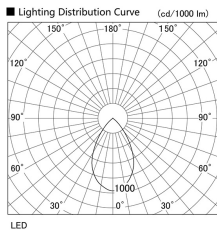

Item no. DD098-5050MB9035D

Series Name: Φ 150 Spark (Deep Cone)

Installation	Recessed mount
Type	
Fixture wattage	48.5W
Beam angle	51 deg
Color Temp.	3500K
CRI	Ra>90
Luminous	4610 lm
Body	Die-cast aluminum alloy
Body finish	N/A
Trim finish	Black
Reflector finish	Mirror
IP Rate	IP20
Light source	COB module
Input Voltage	AC220~240V
Dimming Type	Non-Dimmable
Certificate	CE, CCC
Cut Hole	150mm

Height (Weight)	Spot / Medium / Medium flood	Wide flood
65.3W	177 (1.4kg)	
48.5W	177 (1.5kg)	
44.3W	157 (1.2kg)	
33.8W	168 (1.1kg)	157 (1.1kg)
30.3W	168 (1.1kg)	157 (1.1kg)
23.0W	138 (0.9kg)	127 (0.9kg)