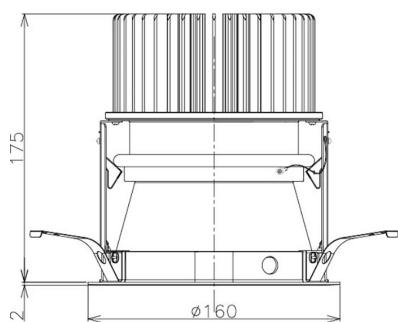

Item no. DD098-5050MW8027D

Series Name: Φ 150 Spark (Deep Cone)

Installation	Recessed mount
Type	
Fixture wattage	48.5W
Beam angle	51 deg
Color Temp.	2700K
CRI	Ra>90
Luminous	5077 lm
Body	Die-cast aluminum alloy
Body finish	N/A
Trim finish	White
Reflector finish	Mirror
IP Rate	IP20
Light source	COB module
Input Voltage	AC220~240V
Dimming Type	Non-Dimmable
Certificate	CE, CCC
Cut Hole	150mm

Height (Weight)	Spot / Medium / Medium flood	Wide flood
65.3W	177 (1.4kg)	
48.5W	177 (1.5kg)	
44.3W	157 (1.2kg)	
33.8W	168 (1.1kg)	157 (1.1kg)
30.3W	168 (1.1kg)	157 (1.1kg)
23.0W	138 (0.9kg)	127 (0.9kg)