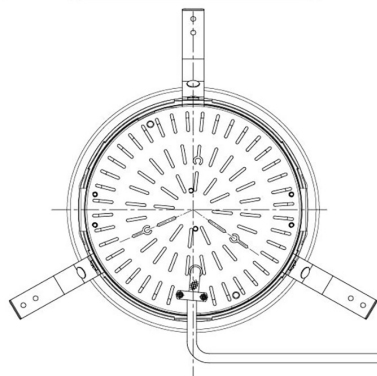

Item no. DD098-5050MW8027D

Series Name: Φ 150 Spark (Deep Cone)

Installation	Recessed mount
Type	
Fixture wattage	48.5W
Beam angle	51 deg
Color Temp.	2700K
CRI	Ra>90
Luminous	5077 lm
Body	Die-cast aluminum alloy
Body finish	N/A
Trim finish	White
Reflector finish	Mirror
IP Rate	IP20
Light source	COB module
Input Voltage	AC220~240V
Dimming Type	Non-Dimmable
Certificate	CE, CCC
Cut Hole	150mm

Height (Weight)	Spot / Medium / Medium flood	Wide flood
65.3W	177 (1.4kg)	
48.5W	177 (1.5kg)	
44.3W	157 (1.2kg)	
33.8W	168 (1.1kg)	157 (1.1kg)
30.3W	168 (1.1kg)	157 (1.1kg)
23.0W	138 (0.9kg)	127 (0.9kg)