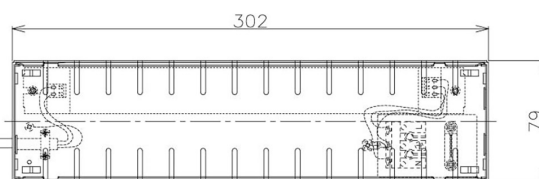

Item no. DD098-5050MW8027D

Series Name: Φ 150 Spark (Deep Cone)

Installation	Recessed mount
Type	
Fixture wattage	48.5W
Beam angle	51 deg
Color Temp.	2700K
CRI	Ra>90
Luminous	5077 lm
Body	Die-cast aluminum alloy
Body finish	N/A
Trim finish	White
Reflector finish	Mirror
IP Rate	IP20
Light source	COB module
Input Voltage	AC220~240V
Dimming Type	Non-Dimmable
Certificate	CE, CCC
Cut Hole	150mm

Height (Weight)	Spot / Medium / Medium flood	Wide flood
65.3W	177 (1.4kg)	
48.5W	177 (1.5kg)	
44.3W	157 (1.2kg)	
33.8W	168 (1.1kg)	157 (1.1kg)
30.3W	168 (1.1kg)	157 (1.1kg)
23.0W	138 (0.9kg)	127 (0.9kg)