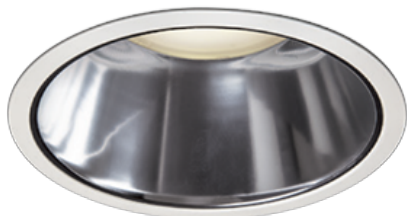

Item no. DD098-5050MW8027D

Series Name: Φ 150 Spark (Deep Cone)

Installation	Recessed mount
Type	
Fixture wattage	48.5W
Beam angle	51 deg
Color Temp.	2700K
CRI	Ra>90
Luminous	5077 lm
Body	Die-cast aluminum alloy
Body finish	N/A
Trim finish	White
Reflector finish	Mirror
IP Rate	IP20
Light source	COB module
Input Voltage	AC220~240V
Dimming Type	Non-Dimmable
Certificate	CE, CCC
Cut Hole	150mm

Height (Weight)	Spot / Medium / Medium flood	Wide flood
65.3W	177 (1.4kg)	
48.5W	177 (1.5kg)	
44.3W	157 (1.2kg)	
33.8W	168 (1.1kg)	157 (1.1kg)
30.3W	168 (1.1kg)	157 (1.1kg)
23.0W	138 (0.9kg)	127 (0.9kg)