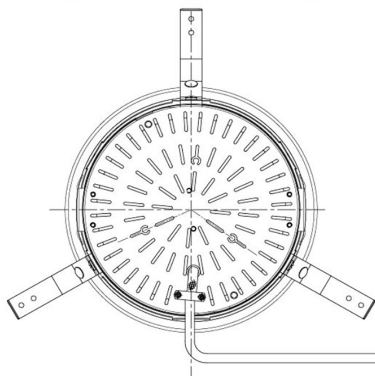

Item no. DD098-5050MW8040D

Series Name: Φ 150 Spark (Deep Cone)

Installation	Recessed mount
Type	
Fixture wattage	48.5W
Beam angle	51 deg
Color Temp.	4000K
CRI	Ra>90
Luminous	5447 lm
Body	Die-cast aluminum alloy
Body finish	N/A
Trim finish	White
Reflector finish	Mirror
IP Rate	IP20
Light source	COB module
Input Voltage	AC220~240V
Dimming Type	Non-Dimmable
Certificate	CE, CCC
Cut Hole	150mm

Height (Weight)	Spot / Medium / Medium flood	Wide flood
65.3W	177 (1.4kg)	
48.5W	177 (1.5kg)	
44.3W	157 (1.2kg)	
33.8W	168 (1.1kg)	157 (1.1kg)
30.3W	168 (1.1kg)	157 (1.1kg)
23.0W	138 (0.9kg)	127 (0.9kg)