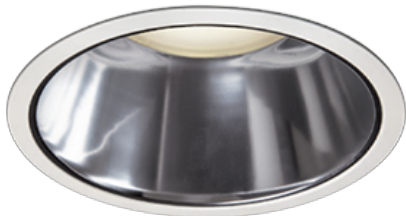

Item no. DD098-5050MW8040D

Series Name: Φ 150 Spark (Deep Cone)

Installation	Recessed mount
Type	
Fixture wattage	48.5W
Beam angle	51 deg
Color Temp.	4000K
CRI	Ra>90
Luminous	5447 lm
Body	Die-cast aluminum alloy
Body finish	N/A
Trim finish	White
Reflector finish	Mirror
IP Rate	IP20
Light source	COB module
Input Voltage	AC220~240V
Dimming Type	Non-Dimmable
Certificate	CE, CCC
Cut Hole	150mm

Height (Weight)	Spot / Medium / Medium flood	Wide flood
65.3W	177 (1.4kg)	
48.5W	177 (1.5kg)	
44.3W	157 (1.2kg)	
33.8W	168 (1.1kg)	157 (1.1kg)
30.3W	168 (1.1kg)	157 (1.1kg)
23.0W	138 (0.9kg)	127 (0.9kg)