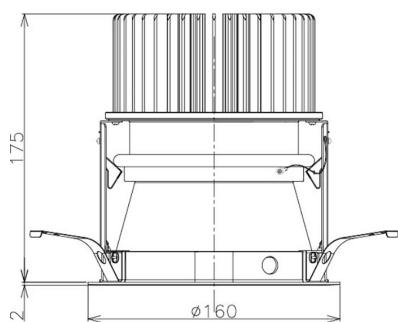

Item no. DD098-5050MW8040D

Series Name: Φ 150 Spark (Deep Cone)

Installation	Recessed mount
Type	
Fixture wattage	48.5W
Beam angle	51 deg
Color Temp.	4000K
CRI	Ra>90
Luminous	5447 lm
Body	Die-cast aluminum alloy
Body finish	N/A
Trim finish	White
Reflector finish	Mirror
IP Rate	IP20
Light source	COB module
Input Voltage	AC220~240V
Dimming Type	Non-Dimmable
Certificate	CE, CCC
Cut Hole	150mm

Height (Weight)	Spot / Medium / Medium flood	Wide flood
65.3W	177 (1.4kg)	
48.5W	177 (1.5kg)	
44.3W	157 (1.2kg)	
33.8W	168 (1.1kg)	157 (1.1kg)
30.3W	168 (1.1kg)	157 (1.1kg)
23.0W	138 (0.9kg)	127 (0.9kg)