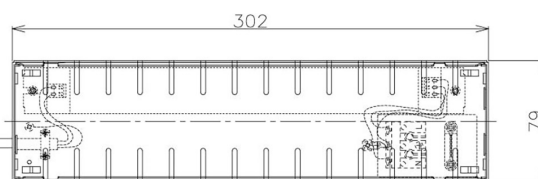

Item no. DD098-5050MW8040D

Series Name: Φ 150 Spark (Deep Cone)

Installation	Recessed mount
Type	
Fixture wattage	48.5W
Beam angle	51 deg
Color Temp.	4000K
CRI	Ra>90
Luminous	5447 lm
Body	Die-cast aluminum alloy
Body finish	N/A
Trim finish	White
Reflector finish	Mirror
IP Rate	IP20
Light source	COB module
Input Voltage	AC220~240V
Dimming Type	Non-Dimmable
Certificate	CE, CCC
Cut Hole	150mm

Height (Weight)	Spot / Medium / Medium flood	Wide flood
65.3W	177 (1.4kg)	
48.5W	177 (1.5kg)	
44.3W	157 (1.2kg)	
33.8W	168 (1.1kg)	157 (1.1kg)
30.3W	168 (1.1kg)	157 (1.1kg)
23.0W	138 (0.9kg)	127 (0.9kg)