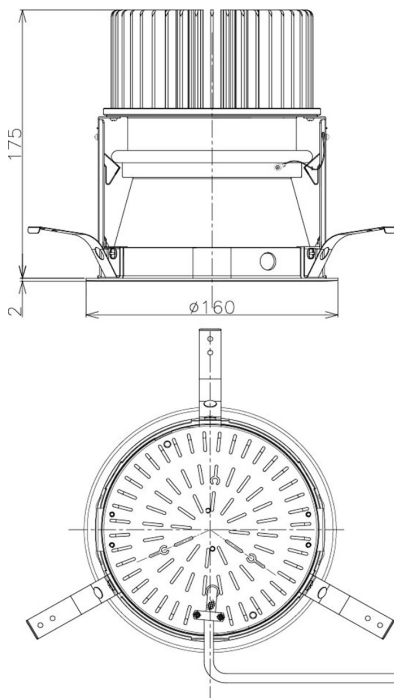

Item no. DD098-5050MW8530D

Series Name: Φ 150 Spark (Deep Cone)

Installation	Recessed mount
Type	
Fixture wattage	48.5W
Beam angle	51 deg
Color Temp.	3000K
CRI	Ra>85
Luminous	4971 lm
Body	Die-cast aluminum alloy
Body finish	N/A
Trim finish	White
Reflector finish	Mirror
IP Rate	IP20
Light source	COB module
Input Voltage	AC220~240V
Dimming Type	Non-Dimmable
Certificate	CE, CCC
Cut Hole	150mm

Height (Weight)	Spot / Medium / Medium flood	Wide flood
65.3W	177 (1.4kg)	
48.5W	177 (1.5kg)	
44.3W	157 (1.2kg)	
33.8W	168 (1.1kg)	157 (1.1kg)
30.3W	168 (1.1kg)	157 (1.1kg)
23.0W	138 (0.9kg)	127 (0.9kg)