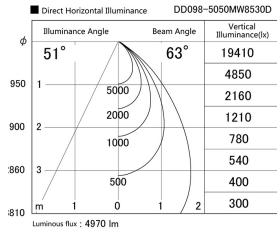

Item no. DD098-5050MW8530D

Series Name: Φ 150 Spark (Deep Cone)

Installation	Recessed mount
Type	
Fixture wattage	48.5W
Beam angle	51 deg
Color Temp.	3000K
CRI	Ra>85
Luminous	4971 lm
Body	Die-cast aluminum alloy
Body finish	N/A
Trim finish	White
Reflector finish	Mirror
IP Rate	IP20
Light source	COB module
Input Voltage	AC220~240V
Dimming Type	Non-Dimmable
Certificate	CE, CCC
Cut Hole	150mm

Height (Weight)	Spot / Medium / Medium flood	Wide flood
65.3W	177 (1.4kg)	
48.5W	177 (1.5kg)	
44.3W	157 (1.2kg)	
33.8W	168 (1.1kg)	157 (1.1kg)
30.3W	168 (1.1kg)	157 (1.1kg)
23.0W	138 (0.9kg)	127 (0.9kg)