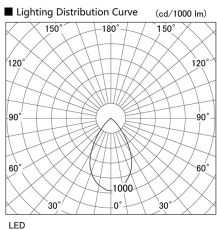

Item no. DD098-5050MW8530D

Series Name: Φ 150 Spark (Deep Cone)

Installation	Recessed mount
Type	
Fixture wattage	48.5W
Beam angle	51 deg
Color Temp.	3000K
CRI	Ra>85
Luminous	4971 lm
Body	Die-cast aluminum alloy
Body finish	N/A
Trim finish	White
Reflector finish	Mirror
IP Rate	IP20
Light source	COB module
Input Voltage	AC220~240V
Dimming Type	Non-Dimmable
Certificate	CE, CCC
Cut Hole	150mm

Height (Weight)	Spot / Medium / Medium flood	Wide flood
65.3W	177 (1.4kg)	
48.5W	177 (1.5kg)	
44.3W	157 (1.2kg)	
33.8W	168 (1.1kg)	157 (1.1kg)
30.3W	168 (1.1kg)	157 (1.1kg)
23.0W	138 (0.9kg)	127 (0.9kg)