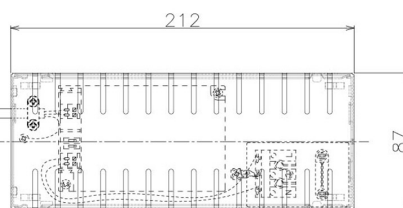

Item no. DD098-6515MB8527D

Series Name:  $\Phi$ 150 Spark (Deep Cone)

Installation	Recessed mount
Type	$\Phi$ 150 Spark (Deep Cone)
Fixture wattage	65.3W
Beam angle	22 deg
Color Temp.	2700K
CRI	Ra>85
Luminous	6155 lm
Body	Die-cast aluminum alloy
Body finish	N/A
Trim finish	Black
Reflector finish	Mirror
IP Rate	IP20
Light source	COB module
Input Voltage	AC220~240V
Dimming Type	Non-Dimmable
Certificate	CE, CCC
Cut Hole	150mm

Height (Weight)	Spot / Medium / Medium flood	Wide flood
65.3W	177 (1.4kg)	
48.5W	177 (1.5kg)	
44.3W	157 (1.2kg)	
33.8W	168 (1.1kg)	157 (1.1kg)
30.3W	168 (1.1kg)	157 (1.1kg)
23.0W	138 (0.9kg)	127 (0.9kg)