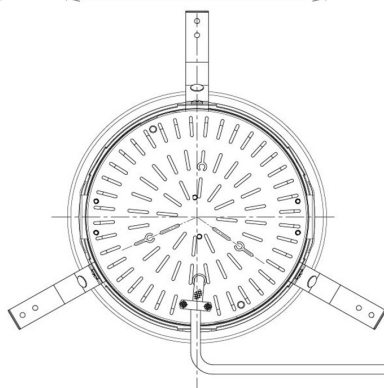

Item no. DD098-6515MB8527D

Series Name:  $\Phi$ 150 Spark (Deep Cone)

Installation	Recessed mount
Type	$\Phi$ 150 Spark (Deep Cone)
Fixture wattage	65.3W
Beam angle	22 deg
Color Temp.	2700K
CRI	Ra>85
Luminous	6155 lm
Body	Die-cast aluminum alloy
Body finish	N/A
Trim finish	Black
Reflector finish	Mirror
IP Rate	IP20
Light source	COB module
Input Voltage	AC220~240V
Dimming Type	Non-Dimmable
Certificate	CE, CCC
Cut Hole	150mm

Height (Weight)	Spot / Medium / Medium flood	Wide flood
65.3W	177 (1.4kg)	
48.5W	177 (1.5kg)	
44.3W	157 (1.2kg)	
33.8W	168 (1.1kg)	157 (1.1kg)
30.3W	168 (1.1kg)	157 (1.1kg)
23.0W	138 (0.9kg)	127 (0.9kg)