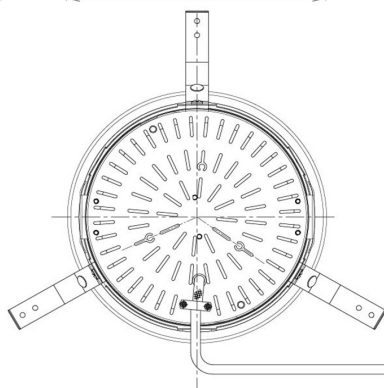

Item no. DD098-6515MB8527D

Series Name:  $\Phi$ 150 Spark (Deep Cone)

Installation	Recessed mount
Type	
Fixture wattage	65.3W
Beam angle	22 deg
Color Temp.	2700K
CRI	Ra>85
Luminous	6155 lm
Body	Die-cast aluminum alloy
Body finish	N/A
Trim finish	Black
Reflector finish	Mirror
IP Rate	IP20
Light source	COB module
Input Voltage	AC220~240V
Dimming Type	Non-Dimmable
Certificate	CE, CCC
Cut Hole	150mm

Height (Weight)	Spot / Medium / Medium flood	Wide flood
65.3W	177 (1.4kg)	
48.5W	177 (1.5kg)	
44.3W	157 (1.2kg)	
33.8W	168 (1.1kg)	157 (1.1kg)
30.3W	168 (1.1kg)	157 (1.1kg)
23.0W	138 (0.9kg)	127 (0.9kg)