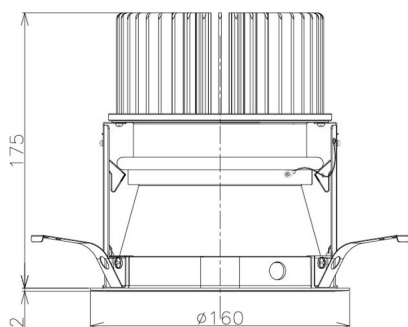

Item no. DD098-6515MB8527D

Series Name:  $\Phi$ 150 Spark (Deep Cone)

Installation	Recessed mount
Type	
Fixture wattage	65.3W
Beam angle	22 deg
Color Temp.	2700K
CRI	Ra>85
Luminous	6155 lm
Body	Die-cast aluminum alloy
Body finish	N/A
Trim finish	Black
Reflector finish	Mirror
IP Rate	IP20
Light source	COB module
Input Voltage	AC220~240V
Dimming Type	Non-Dimmable
Certificate	CE, CCC
Cut Hole	150mm

Height (Weight)	Spot / Medium / Medium flood	Wide flood
65.3W	177 (1.4kg)	
48.5W	177 (1.5kg)	
44.3W	157 (1.2kg)	
33.8W	168 (1.1kg)	157 (1.1kg)
30.3W	168 (1.1kg)	157 (1.1kg)
23.0W	138 (0.9kg)	127 (0.9kg)