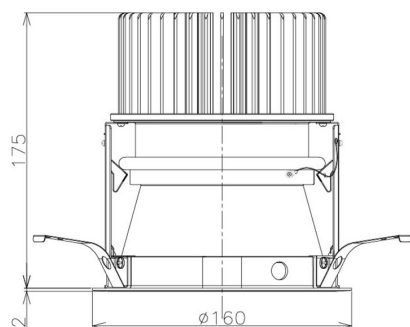

Item no. DD098-6515MB8527D

Series Name:  $\Phi$ 150 Spark (Deep Cone)

Installation	Recessed mount
Type	$\Phi$ 150 Spark (Deep Cone)
Fixture wattage	65.3W
Beam angle	22 deg
Color Temp.	2700K
CRI	Ra>85
Luminous	6155 lm
Body	Die-cast aluminum alloy
Body finish	N/A
Trim finish	Black
Reflector finish	Mirror
IP Rate	IP20
Light source	COB module
Input Voltage	AC220~240V
Dimming Type	Non-Dimmable
Certificate	CE, CCC
Cut Hole	150mm

Height (Weight)	Spot / Medium / Medium flood	Wide flood
65.3W	177 (1.4kg)	
48.5W	177 (1.5kg)	
44.3W	157 (1.2kg)	
33.8W	168 (1.1kg)	157 (1.1kg)
30.3W	168 (1.1kg)	157 (1.1kg)
23.0W	138 (0.9kg)	127 (0.9kg)