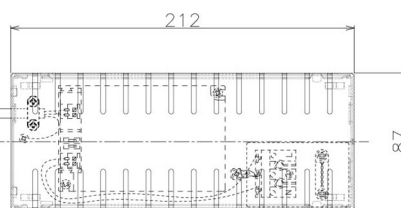

Item no. DD098-6515MB8527D

Series Name:  $\Phi$ 150 Spark (Deep Cone)

Installation	Recessed mount
Type	
Fixture wattage	65.3W
Beam angle	22 deg
Color Temp.	2700K
CRI	Ra>85
Luminous	6155 lm
Body	Die-cast aluminum alloy
Body finish	N/A
Trim finish	Black
Reflector finish	Mirror
IP Rate	IP20
Light source	COB module
Input Voltage	AC220~240V
Dimming Type	Non-Dimmable
Certificate	CE, CCC
Cut Hole	150mm

Height (Weight)	Spot / Medium / Medium flood	Wide flood
65.3W	177 (1.4kg)	
48.5W	177 (1.5kg)	
44.3W	157 (1.2kg)	
33.8W	168 (1.1kg)	157 (1.1kg)
30.3W	168 (1.1kg)	157 (1.1kg)
23.0W	138 (0.9kg)	127 (0.9kg)