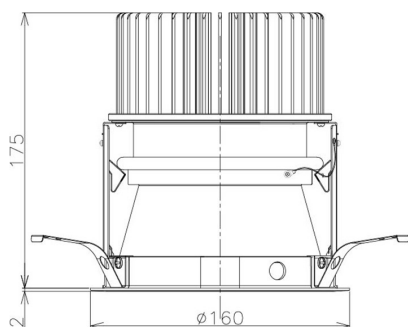

Item no. DD098-6515MB8530D

Series Name: Φ 150 Spark (Deep Cone)

Installation	Recessed mount
Type	Φ 150 Spark (Deep Cone)
Fixture wattage	65.3W
Beam angle	22 deg
Color Temp.	3000K
CRI	Ra>85
Luminous	6411 lm
Body	Die-cast aluminum alloy
Body finish	N/A
Trim finish	Black
Reflector finish	Mirror
IP Rate	IP20
Light source	COB module
Input Voltage	AC220~240V
Dimming Type	Non-Dimmable
Certificate	CE, CCC
Cut Hole	150mm

Height (Weight)	Spot / Medium / Medium flood	Wide flood
65.3W	177 (1.4kg)	
48.5W	177 (1.5kg)	
44.3W	157 (1.2kg)	
33.8W	168 (1.1kg)	157 (1.1kg)
30.3W	168 (1.1kg)	157 (1.1kg)
23.0W	138 (0.9kg)	127 (0.9kg)