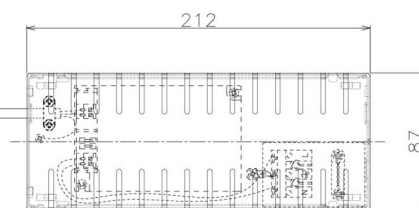

Item no. DD098-6515MB8530D

Series Name: Φ 150 Spark (Deep Cone)

Installation	Recessed mount
Type	
Fixture wattage	65.3W
Beam angle	22 deg
Color Temp.	3000K
CRI	Ra>85
Luminous	6411 lm
Body	Die-cast aluminum alloy
Body finish	N/A
Trim finish	Black
Reflector finish	Mirror
IP Rate	IP20
Light source	COB module
Input Voltage	AC220~240V
Dimming Type	Non-Dimmable
Certificate	CE, CCC
Cut Hole	150mm

Height (Weight)	Spot / Medium / Medium flood	Wide flood
65.3W	177 (1.4kg)	
48.5W	177 (1.5kg)	
44.3W	157 (1.2kg)	
33.8W	168 (1.1kg)	157 (1.1kg)
30.3W	168 (1.1kg)	157 (1.1kg)
23.0W	138 (0.9kg)	127 (0.9kg)