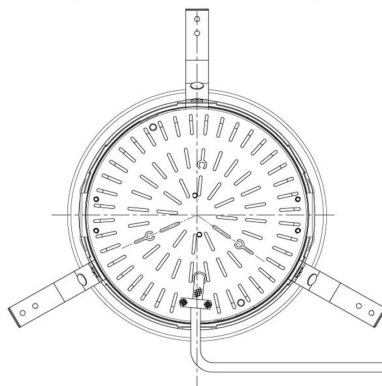

Item no. DD098-6515MB8530D

Series Name: Φ 150 Spark (Deep Cone)

Installation	Recessed mount
Type	
Fixture wattage	65.3W
Beam angle	22 deg
Color Temp.	3000K
CRI	Ra>85
Luminous	6411 lm
Body	Die-cast aluminum alloy
Body finish	N/A
Trim finish	Black
Reflector finish	Mirror
IP Rate	IP20
Light source	COB module
Input Voltage	AC220~240V
Dimming Type	Non-Dimmable
Certificate	CE, CCC
Cut Hole	150mm

Height (Weight)	Spot / Medium / Medium flood	Wide flood
65.3W	177 (1.4kg)	
48.5W	177 (1.5kg)	
44.3W	157 (1.2kg)	
33.8W	168 (1.1kg)	157 (1.1kg)
30.3W	168 (1.1kg)	157 (1.1kg)
23.0W	138 (0.9kg)	127 (0.9kg)