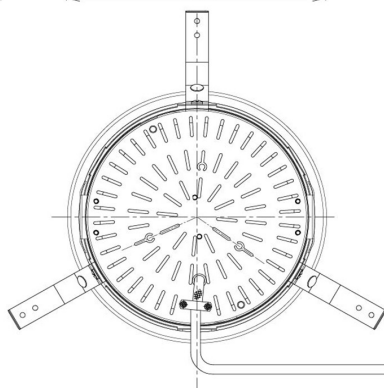

Item no. DD098-6515MB8530D

Series Name: Φ 150 Spark (Deep Cone)

Installation	Recessed mount
Type	Φ 150 Spark (Deep Cone)
Fixture wattage	65.3W
Beam angle	22 deg
Color Temp.	3000K
CRI	Ra>85
Luminous	6411 lm
Body	Die-cast aluminum alloy
Body finish	N/A
Trim finish	Black
Reflector finish	Mirror
IP Rate	IP20
Light source	COB module
Input Voltage	AC220~240V
Dimming Type	Non-Dimmable
Certificate	CE, CCC
Cut Hole	150mm

Height (Weight)	Spot / Medium / Medium flood	Wide flood
65.3W	177 (1.4kg)	
48.5W	177 (1.5kg)	
44.3W	157 (1.2kg)	
33.8W	168 (1.1kg)	157 (1.1kg)
30.3W	168 (1.1kg)	157 (1.1kg)
23.0W	138 (0.9kg)	127 (0.9kg)