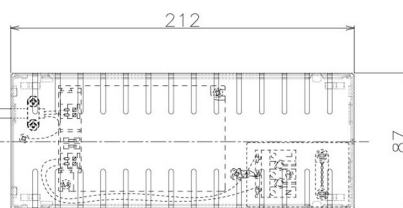

Item no. DD098-6515MB8530D

Series Name: Φ 150 Spark (Deep Cone)

Installation	Recessed mount
Type	Φ 150 Spark (Deep Cone)
Fixture wattage	65.3W
Beam angle	22 deg
Color Temp.	3000K
CRI	Ra>85
Luminous	6411 lm
Body	Die-cast aluminum alloy
Body finish	N/A
Trim finish	Black
Reflector finish	Mirror
IP Rate	IP20
Light source	COB module
Input Voltage	AC220~240V
Dimming Type	Non-Dimmable
Certificate	CE, CCC
Cut Hole	150mm

Height (Weight)	Spot / Medium / Medium flood	Wide flood
65.3W	177 (1.4kg)	
48.5W	177 (1.5kg)	
44.3W	157 (1.2kg)	
33.8W	168 (1.1kg)	157 (1.1kg)
30.3W	168 (1.1kg)	157 (1.1kg)
23.0W	138 (0.9kg)	127 (0.9kg)