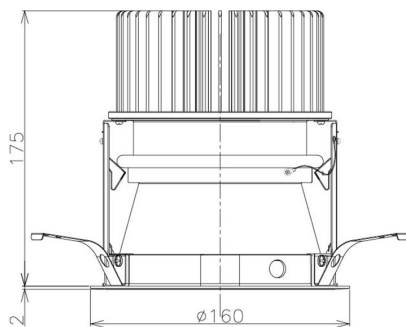

Item no. DD098-6515MB8530D

Series Name: Φ 150 Spark (Deep Cone)

Installation	Recessed mount
Type	
Fixture wattage	65.3W
Beam angle	22 deg
Color Temp.	3000K
CRI	Ra>85
Luminous	6411 lm
Body	Die-cast aluminum alloy
Body finish	N/A
Trim finish	Black
Reflector finish	Mirror
IP Rate	IP20
Light source	COB module
Input Voltage	AC220~240V
Dimming Type	Non-Dimmable
Certificate	CE, CCC
Cut Hole	150mm

Height (Weight)	Spot / Medium / Medium flood	Wide flood
65.3W	177 (1.4kg)	
48.5W	177 (1.5kg)	
44.3W	157 (1.2kg)	
33.8W	168 (1.1kg)	157 (1.1kg)
30.3W	168 (1.1kg)	157 (1.1kg)
23.0W	138 (0.9kg)	127 (0.9kg)