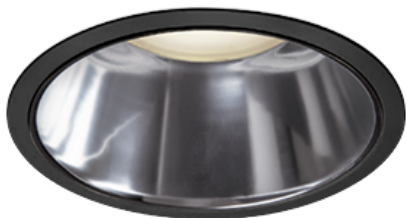

Item no. DD098-6515MB8530D

Series Name: Φ 150 Spark (Deep Cone)

Installation	Recessed mount
Type	Φ 150 Spark (Deep Cone)
Fixture wattage	65.3W
Beam angle	22 deg
Color Temp.	3000K
CRI	Ra>85
Luminous	6411 lm
Body	Die-cast aluminum alloy
Body finish	N/A
Trim finish	Black
Reflector finish	Mirror
IP Rate	IP20
Light source	COB module
Input Voltage	AC220~240V
Dimming Type	Non-Dimmable
Certificate	CE, CCC
Cut Hole	150mm

Height (Weight)	Spot / Medium / Medium flood	Wide flood
65.3W	177 (1.4kg)	
48.5W	177 (1.5kg)	
44.3W	157 (1.2kg)	
33.8W	168 (1.1kg)	157 (1.1kg)
30.3W	168 (1.1kg)	157 (1.1kg)
23.0W	138 (0.9kg)	127 (0.9kg)