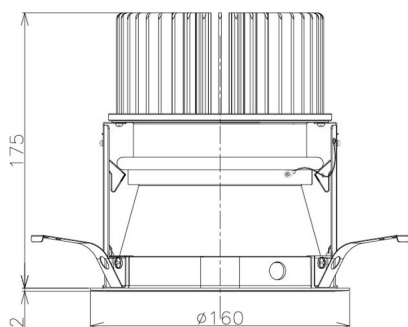

Item no. DD098-6515MB8535D

Series Name: Φ 150 Spark (Deep Cone)

Installation	Recessed mount
Type	
Fixture wattage	65.3W
Beam angle	22 deg
Color Temp.	3500K
CRI	Ra>85
Luminous	6539 lm
Body	Die-cast aluminum alloy
Body finish	N/A
Trim finish	Black
Reflector finish	Mirror
IP Rate	IP20
Light source	COB module
Input Voltage	AC220~240V
Dimming Type	Non-Dimmable
Certificate	CE, CCC
Cut Hole	150mm

Height (Weight)	Spot / Medium / Medium flood	Wide flood
65.3W	177 (1.4kg)	
48.5W	177 (1.5kg)	
44.3W	157 (1.2kg)	
33.8W	168 (1.1kg)	157 (1.1kg)
30.3W	168 (1.1kg)	157 (1.1kg)
23.0W	138 (0.9kg)	127 (0.9kg)