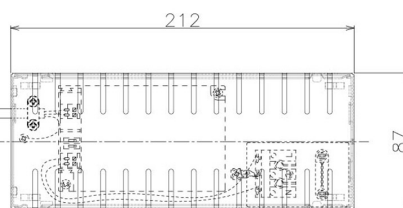

Item no. DD098-6515MB8535D

Series Name: Φ 150 Spark (Deep Cone)

Installation	Recessed mount
Type	
Fixture wattage	65.3W
Beam angle	22 deg
Color Temp.	3500K
CRI	Ra>85
Luminous	6539 lm
Body	Die-cast aluminum alloy
Body finish	N/A
Trim finish	Black
Reflector finish	Mirror
IP Rate	IP20
Light source	COB module
Input Voltage	AC220~240V
Dimming Type	Non-Dimmable
Certificate	CE, CCC
Cut Hole	150mm

Height (Weight)	Spot / Medium / Medium flood	Wide flood
65.3W	177 (1.4kg)	
48.5W	177 (1.5kg)	
44.3W	157 (1.2kg)	
33.8W	168 (1.1kg)	157 (1.1kg)
30.3W	168 (1.1kg)	157 (1.1kg)
23.0W	138 (0.9kg)	127 (0.9kg)