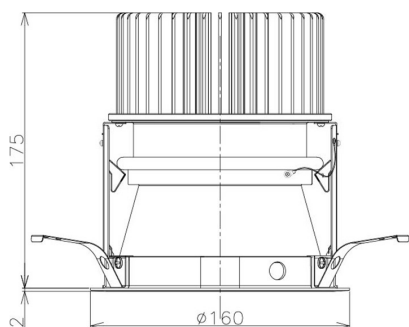

Item no. DD098-6515MB8535D

Series Name: Φ 150 Spark (Deep Cone)

Installation	Recessed mount
Type	Φ 150 Spark (Deep Cone)
Fixture wattage	65.3W
Beam angle	22 deg
Color Temp.	3500K
CRI	Ra>85
Luminous	6539 lm
Body	Die-cast aluminum alloy
Body finish	N/A
Trim finish	Black
Reflector finish	Mirror
IP Rate	IP20
Light source	COB module
Input Voltage	AC220~240V
Dimming Type	Non-Dimmable
Certificate	CE, CCC
Cut Hole	150mm

Height (Weight)	Spot / Medium / Medium flood	Wide flood
65.3W	177 (1.4kg)	
48.5W	177 (1.5kg)	
44.3W	157 (1.2kg)	
33.8W	168 (1.1kg)	157 (1.1kg)
30.3W	168 (1.1kg)	157 (1.1kg)
23.0W	138 (0.9kg)	127 (0.9kg)