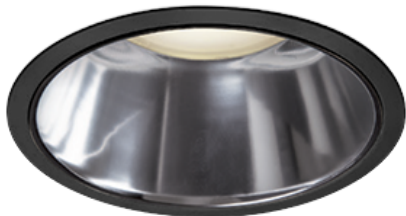

Item no. DD098-6515MB8535D

Series Name: Φ 150 Spark (Deep Cone)

Installation	Recessed mount
Type	
Fixture wattage	65.3W
Beam angle	22 deg
Color Temp.	3500K
CRI	Ra>85
Luminous	6539 lm
Body	Die-cast aluminum alloy
Body finish	N/A
Trim finish	Black
Reflector finish	Mirror
IP Rate	IP20
Light source	COB module
Input Voltage	AC220~240V
Dimming Type	Non-Dimmable
Certificate	CE, CCC
Cut Hole	150mm

Height (Weight)	Spot / Medium / Medium flood	Wide flood
65.3W	177 (1.4kg)	
48.5W	177 (1.5kg)	
44.3W	157 (1.2kg)	
33.8W	168 (1.1kg)	157 (1.1kg)
30.3W	168 (1.1kg)	157 (1.1kg)
23.0W	138 (0.9kg)	127 (0.9kg)