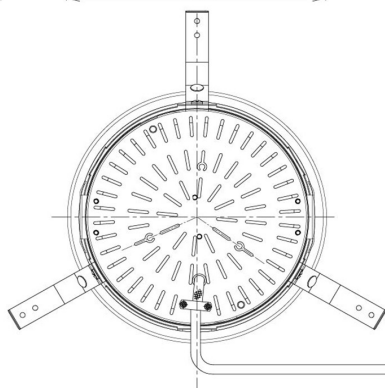

Item no. DD098-6515MB8535D

Series Name: Φ 150 Spark (Deep Cone)

Installation	Recessed mount
Type	Φ 150 Spark (Deep Cone)
Fixture wattage	65.3W
Beam angle	22 deg
Color Temp.	3500K
CRI	Ra>85
Luminous	6539 lm
Body	Die-cast aluminum alloy
Body finish	N/A
Trim finish	Black
Reflector finish	Mirror
IP Rate	IP20
Light source	COB module
Input Voltage	AC220~240V
Dimming Type	Non-Dimmable
Certificate	CE, CCC
Cut Hole	150mm

Height (Weight)	Spot / Medium / Medium flood	Wide flood
65.3W	177 (1.4kg)	
48.5W	177 (1.5kg)	
44.3W	157 (1.2kg)	
33.8W	168 (1.1kg)	157 (1.1kg)
30.3W	168 (1.1kg)	157 (1.1kg)
23.0W	138 (0.9kg)	127 (0.9kg)