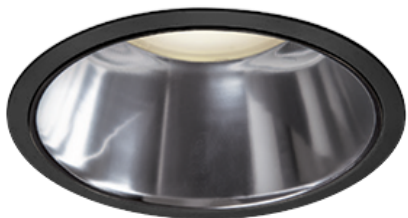

Item no. DD098-6515MB8535D

Series Name: Φ 150 Spark (Deep Cone)

Installation	Recessed mount
Type	Φ 150 Spark (Deep Cone)
Fixture wattage	65.3W
Beam angle	22 deg
Color Temp.	3500K
CRI	Ra>85
Luminous	6539 lm
Body	Die-cast aluminum alloy
Body finish	N/A
Trim finish	Black
Reflector finish	Mirror
IP Rate	IP20
Light source	COB module
Input Voltage	AC220~240V
Dimming Type	Non-Dimmable
Certificate	CE, CCC
Cut Hole	150mm

Height (Weight)	Spot / Medium / Medium flood	Wide flood
65.3W	177 (1.4kg)	
48.5W	177 (1.5kg)	
44.3W	157 (1.2kg)	
33.8W	168 (1.1kg)	157 (1.1kg)
30.3W	168 (1.1kg)	157 (1.1kg)
23.0W	138 (0.9kg)	127 (0.9kg)