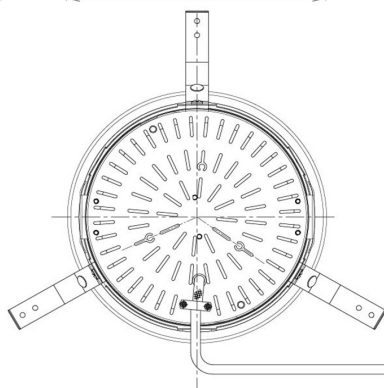

Item no. DD098-6515MB8535D

Series Name: Φ 150 Spark (Deep Cone)

Installation	Recessed mount
Type	
Fixture wattage	65.3W
Beam angle	22 deg
Color Temp.	3500K
CRI	Ra>85
Luminous	6539 lm
Body	Die-cast aluminum alloy
Body finish	N/A
Trim finish	Black
Reflector finish	Mirror
IP Rate	IP20
Light source	COB module
Input Voltage	AC220~240V
Dimming Type	Non-Dimmable
Certificate	CE, CCC
Cut Hole	150mm

Height (Weight)	Spot / Medium / Medium flood	Wide flood
65.3W	177 (1.4kg)	
48.5W	177 (1.5kg)	
44.3W	157 (1.2kg)	
33.8W	168 (1.1kg)	157 (1.1kg)
30.3W	168 (1.1kg)	157 (1.1kg)
23.0W	138 (0.9kg)	127 (0.9kg)