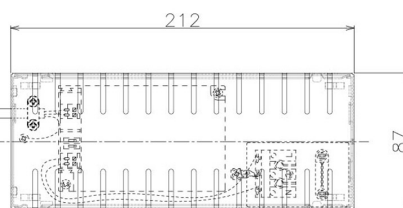

Item no. DD098-6515MB8535D

Series Name: Φ 150 Spark (Deep Cone)

Installation	Recessed mount
Type	Φ 150 Spark (Deep Cone)
Fixture wattage	65.3W
Beam angle	22 deg
Color Temp.	3500K
CRI	Ra>85
Luminous	6539 lm
Body	Die-cast aluminum alloy
Body finish	N/A
Trim finish	Black
Reflector finish	Mirror
IP Rate	IP20
Light source	COB module
Input Voltage	AC220~240V
Dimming Type	Non-Dimmable
Certificate	CE, CCC
Cut Hole	150mm

Height (Weight)	Spot / Medium / Medium flood	Wide flood
65.3W	177 (1.4kg)	
48.5W	177 (1.5kg)	
44.3W	157 (1.2kg)	
33.8W	168 (1.1kg)	157 (1.1kg)
30.3W	168 (1.1kg)	157 (1.1kg)
23.0W	138 (0.9kg)	127 (0.9kg)