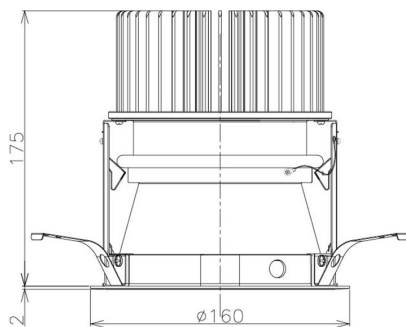

Item no. DD098-6515MB9027D

Series Name: Φ 150 Spark (Deep Cone)

Installation	Recessed mount
Type	
Fixture wattage	65.3W
Beam angle	22 deg
Color Temp.	2700K
CRI	Ra>90
Luminous	5596 lm
Body	Die-cast aluminum alloy
Body finish	N/A
Trim finish	Black
Reflector finish	Mirror
IP Rate	IP20
Light source	COB module
Input Voltage	AC220~240V
Dimming Type	Non-Dimmable
Certificate	CE, CCC
Cut Hole	150mm

Height (Weight)	Spot / Medium / Medium flood	Wide flood
65.3W	177 (1.4kg)	
48.5W	177 (1.5kg)	
44.3W	157 (1.2kg)	
33.8W	168 (1.1kg)	157 (1.1kg)
30.3W	168 (1.1kg)	157 (1.1kg)
23.0W	138 (0.9kg)	127 (0.9kg)