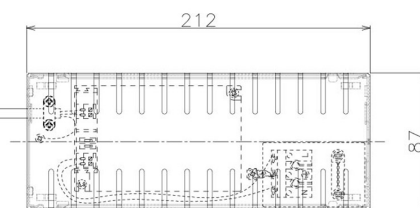

Item no. DD098-6515MB9027D

Series Name: Φ 150 Spark (Deep Cone)

Installation	Recessed mount
Type	
Fixture wattage	65.3W
Beam angle	22 deg
Color Temp.	2700K
CRI	Ra>90
Luminous	5596 lm
Body	Die-cast aluminum alloy
Body finish	N/A
Trim finish	Black
Reflector finish	Mirror
IP Rate	IP20
Light source	COB module
Input Voltage	AC220~240V
Dimming Type	Non-Dimmable
Certificate	CE, CCC
Cut Hole	150mm

Height (Weight)	Spot / Medium / Medium flood	Wide flood
65.3W	177 (1.4kg)	
48.5W	177 (1.5kg)	
44.3W	157 (1.2kg)	
33.8W	168 (1.1kg)	157 (1.1kg)
30.3W	168 (1.1kg)	157 (1.1kg)
23.0W	138 (0.9kg)	127 (0.9kg)