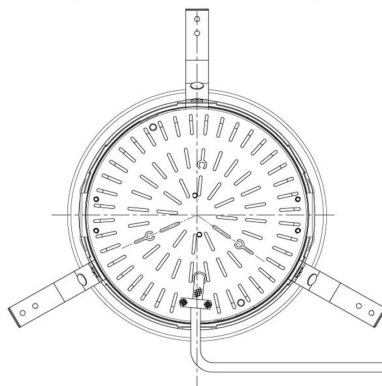

Item no. DD098-6515MB9027D

Series Name: Φ 150 Spark (Deep Cone)

Installation	Recessed mount
Type	
Fixture wattage	65.3W
Beam angle	22 deg
Color Temp.	2700K
CRI	Ra>90
Luminous	5596 lm
Body	Die-cast aluminum alloy
Body finish	N/A
Trim finish	Black
Reflector finish	Mirror
IP Rate	IP20
Light source	COB module
Input Voltage	AC220~240V
Dimming Type	Non-Dimmable
Certificate	CE, CCC
Cut Hole	150mm

Height (Weight)	Spot / Medium / Medium flood	Wide flood
65.3W	177 (1.4kg)	
48.5W	177 (1.5kg)	
44.3W	157 (1.2kg)	
33.8W	168 (1.1kg)	157 (1.1kg)
30.3W	168 (1.1kg)	157 (1.1kg)
23.0W	138 (0.9kg)	127 (0.9kg)