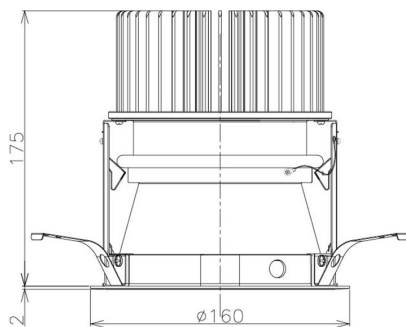

Item no. DD098-6515MB9030D

Series Name: Φ 150 Spark (Deep Cone)

Installation	Recessed mount
Type	
Fixture wattage	65.3W
Beam angle	22 deg
Color Temp.	3000K
CRI	Ra>90
Luminous	5829 lm
Body	Die-cast aluminum alloy
Body finish	N/A
Trim finish	Black
Reflector finish	Mirror
IP Rate	IP20
Light source	COB module
Input Voltage	AC220~240V
Dimming Type	Non-Dimmable
Certificate	CE, CCC
Cut Hole	150mm

Height (Weight)	Spot / Medium / Medium flood	Wide flood
65.3W	177 (1.4kg)	
48.5W	177 (1.5kg)	
44.3W	157 (1.2kg)	
33.8W	168 (1.1kg)	157 (1.1kg)
30.3W	168 (1.1kg)	157 (1.1kg)
23.0W	138 (0.9kg)	127 (0.9kg)