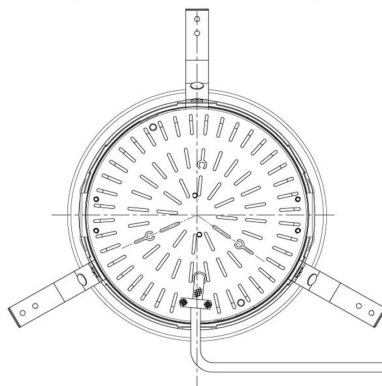

Item no. DD098-6515MB9030D

Series Name: Φ 150 Spark (Deep Cone)

Installation	Recessed mount
Type	
Fixture wattage	65.3W
Beam angle	22 deg
Color Temp.	3000K
CRI	Ra>90
Luminous	5829 lm
Body	Die-cast aluminum alloy
Body finish	N/A
Trim finish	Black
Reflector finish	Mirror
IP Rate	IP20
Light source	COB module
Input Voltage	AC220~240V
Dimming Type	Non-Dimmable
Certificate	CE, CCC
Cut Hole	150mm

Height (Weight)	Spot / Medium / Medium flood	Wide flood
65.3W	177 (1.4kg)	
48.5W	177 (1.5kg)	
44.3W	157 (1.2kg)	
33.8W	168 (1.1kg)	157 (1.1kg)
30.3W	168 (1.1kg)	157 (1.1kg)
23.0W	138 (0.9kg)	127 (0.9kg)