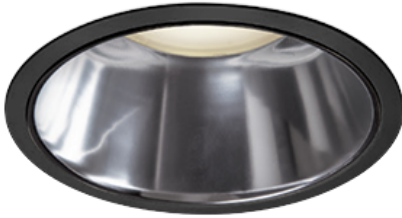

Item no. DD098-6515MB9030D

Series Name: Φ 150 Spark (Deep Cone)

Installation	Recessed mount
Type	
Fixture wattage	65.3W
Beam angle	22 deg
Color Temp.	3000K
CRI	Ra>90
Luminous	5829 lm
Body	Die-cast aluminum alloy
Body finish	N/A
Trim finish	Black
Reflector finish	Mirror
IP Rate	IP20
Light source	COB module
Input Voltage	AC220~240V
Dimming Type	Non-Dimmable
Certificate	CE, CCC
Cut Hole	150mm

Height (Weight)	Spot / Medium / Medium flood	Wide flood
65.3W	177 (1.4kg)	
48.5W	177 (1.5kg)	
44.3W	157 (1.2kg)	
33.8W	168 (1.1kg)	157 (1.1kg)
30.3W	168 (1.1kg)	157 (1.1kg)
23.0W	138 (0.9kg)	127 (0.9kg)