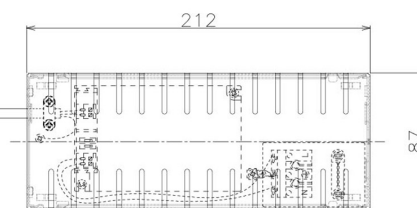

Item no. DD098-6515MB9030D

Series Name: Φ 150 Spark (Deep Cone)

Installation	Recessed mount
Type	
Fixture wattage	65.3W
Beam angle	22 deg
Color Temp.	3000K
CRI	Ra>90
Luminous	5829 lm
Body	Die-cast aluminum alloy
Body finish	N/A
Trim finish	Black
Reflector finish	Mirror
IP Rate	IP20
Light source	COB module
Input Voltage	AC220~240V
Dimming Type	Non-Dimmable
Certificate	CE, CCC
Cut Hole	150mm

Height (Weight)	Spot / Medium / Medium flood	Wide flood
65.3W	177 (1.4kg)	
48.5W	177 (1.5kg)	
44.3W	157 (1.2kg)	
33.8W	168 (1.1kg)	157 (1.1kg)
30.3W	168 (1.1kg)	157 (1.1kg)
23.0W	138 (0.9kg)	127 (0.9kg)