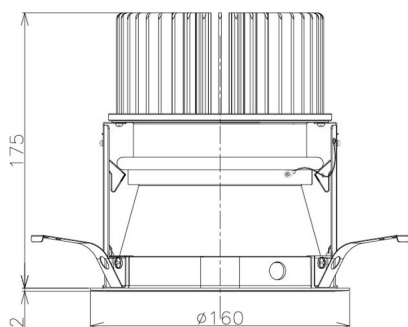

Item no. DD098-6515MB9035D

Series Name: Φ 150 Spark (Deep Cone)

Installation	Recessed mount
Type	
Fixture wattage	65.3W
Beam angle	22 deg
Color Temp.	3500K
CRI	Ra>90
Luminous	5946 lm
Body	Die-cast aluminum alloy
Body finish	N/A
Trim finish	Black
Reflector finish	Mirror
IP Rate	IP20
Light source	COB module
Input Voltage	AC220~240V
Dimming Type	Non-Dimmable
Certificate	CE, CCC
Cut Hole	150mm

Height (Weight)	Spot / Medium / Medium flood	Wide flood
65.3W	177 (1.4kg)	
48.5W	177 (1.5kg)	
44.3W	157 (1.2kg)	
33.8W	168 (1.1kg)	157 (1.1kg)
30.3W	168 (1.1kg)	157 (1.1kg)
23.0W	138 (0.9kg)	127 (0.9kg)