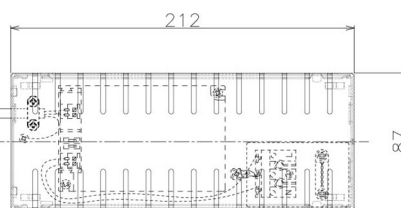

Item no. DD098-6515MB9035D

Series Name: Φ 150 Spark (Deep Cone)

Installation	Recessed mount
Type	
Fixture wattage	65.3W
Beam angle	22 deg
Color Temp.	3500K
CRI	Ra>90
Luminous	5946 lm
Body	Die-cast aluminum alloy
Body finish	N/A
Trim finish	Black
Reflector finish	Mirror
IP Rate	IP20
Light source	COB module
Input Voltage	AC220~240V
Dimming Type	Non-Dimmable
Certificate	CE, CCC
Cut Hole	150mm

Height (Weight)	Spot / Medium / Medium flood	Wide flood
65.3W	177 (1.4kg)	
48.5W	177 (1.5kg)	
44.3W	157 (1.2kg)	
33.8W	168 (1.1kg)	157 (1.1kg)
30.3W	168 (1.1kg)	157 (1.1kg)
23.0W	138 (0.9kg)	127 (0.9kg)