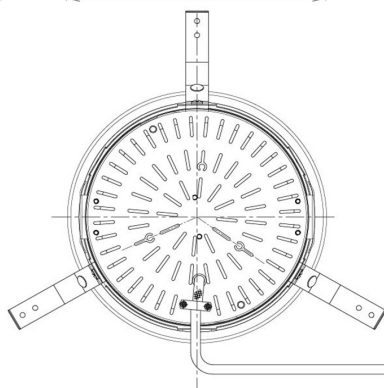

Item no. DD098-6515MB9035D

Series Name: Φ 150 Spark (Deep Cone)

Installation	Recessed mount
Type	
Fixture wattage	65.3W
Beam angle	22 deg
Color Temp.	3500K
CRI	Ra>90
Luminous	5946 lm
Body	Die-cast aluminum alloy
Body finish	N/A
Trim finish	Black
Reflector finish	Mirror
IP Rate	IP20
Light source	COB module
Input Voltage	AC220~240V
Dimming Type	Non-Dimmable
Certificate	CE, CCC
Cut Hole	150mm

Height (Weight)	Spot / Medium / Medium flood	Wide flood
65.3W	177 (1.4kg)	
48.5W	177 (1.5kg)	
44.3W	157 (1.2kg)	
33.8W	168 (1.1kg)	157 (1.1kg)
30.3W	168 (1.1kg)	157 (1.1kg)
23.0W	138 (0.9kg)	127 (0.9kg)