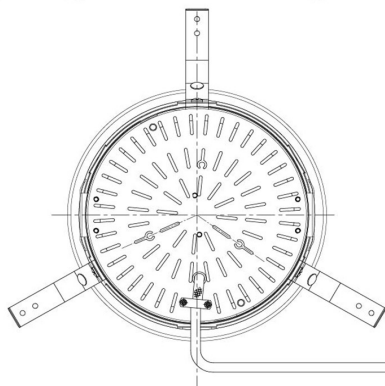

Item no. DD098-6515MW8027D

Series Name:  $\Phi$ 150 Spark (Deep Cone)

Installation	Recessed mount
Type	$\Phi$ 150 Spark (Deep Cone)
Fixture wattage	65.3W
Beam angle	22 deg
Color Temp.	2700K
CRI	Ra>90
Luminous	6547 lm
Body	Die-cast aluminum alloy
Body finish	N/A
Trim finish	White
Reflector finish	Mirror
IP Rate	IP20
Light source	COB module
Input Voltage	AC220~240V
Dimming Type	Non-Dimmable
Certificate	CE, CCC
Cut Hole	150mm

Height (Weight)	Spot / Medium / Medium flood	Wide flood
65.3W	177 (1.4kg)	
48.5W	177 (1.5kg)	
44.3W	157 (1.2kg)	
33.8W	168 (1.1kg)	157 (1.1kg)
30.3W	168 (1.1kg)	157 (1.1kg)
23.0W	138 (0.9kg)	127 (0.9kg)