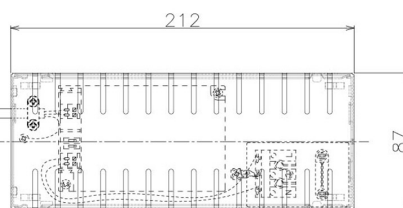

Item no. DD098-6515MW8027D

Series Name:  $\Phi$ 150 Spark (Deep Cone)

Installation	Recessed mount
Type	$\Phi$ 150 Spark (Deep Cone)
Fixture wattage	65.3W
Beam angle	22 deg
Color Temp.	2700K
CRI	Ra>90
Luminous	6547 lm
Body	Die-cast aluminum alloy
Body finish	N/A
Trim finish	White
Reflector finish	Mirror
IP Rate	IP20
Light source	COB module
Input Voltage	AC220~240V
Dimming Type	Non-Dimmable
Certificate	CE, CCC
Cut Hole	150mm

Height (Weight)	Spot / Medium / Medium flood	Wide flood
65.3W	177 (1.4kg)	
48.5W	177 (1.5kg)	
44.3W	157 (1.2kg)	
33.8W	168 (1.1kg)	157 (1.1kg)
30.3W	168 (1.1kg)	157 (1.1kg)
23.0W	138 (0.9kg)	127 (0.9kg)