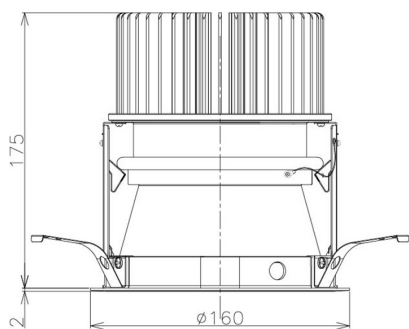

Item no. DD098-6515MW8027D

Series Name:  $\Phi$ 150 Spark (Deep Cone)

Installation	Recessed mount
Type	
Fixture wattage	65.3W
Beam angle	22 deg
Color Temp.	2700K
CRI	Ra>90
Luminous	6547 lm
Body	Die-cast aluminum alloy
Body finish	N/A
Trim finish	White
Reflector finish	Mirror
IP Rate	IP20
Light source	COB module
Input Voltage	AC220~240V
Dimming Type	Non-Dimmable
Certificate	CE, CCC
Cut Hole	150mm

Height (Weight)	Spot / Medium / Medium flood	Wide flood
65.3W	177 (1.4kg)	
48.5W	177 (1.5kg)	
44.3W	157 (1.2kg)	
33.8W	168 (1.1kg)	157 (1.1kg)
30.3W	168 (1.1kg)	157 (1.1kg)
23.0W	138 (0.9kg)	127 (0.9kg)