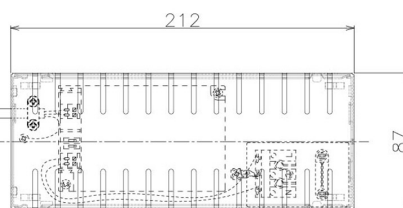

Item no. DD098-6515MW8027D

Series Name:  $\Phi$ 150 Spark (Deep Cone)

Installation	Recessed mount
Type	
Fixture wattage	65.3W
Beam angle	22 deg
Color Temp.	2700K
CRI	Ra>90
Luminous	6547 lm
Body	Die-cast aluminum alloy
Body finish	N/A
Trim finish	White
Reflector finish	Mirror
IP Rate	IP20
Light source	COB module
Input Voltage	AC220~240V
Dimming Type	Non-Dimmable
Certificate	CE, CCC
Cut Hole	150mm

Height (Weight)	Spot / Medium / Medium flood	Wide flood
65.3W	177 (1.4kg)	
48.5W	177 (1.5kg)	
44.3W	157 (1.2kg)	
33.8W	168 (1.1kg)	157 (1.1kg)
30.3W	168 (1.1kg)	157 (1.1kg)
23.0W	138 (0.9kg)	127 (0.9kg)