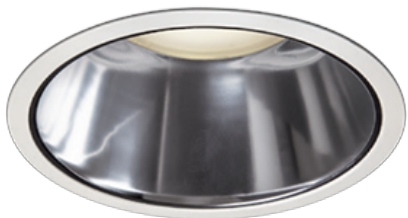

Item no. DD098-6515MW8027D

Series Name:  $\Phi$ 150 Spark (Deep Cone)

Installation	Recessed mount
Type	
Fixture wattage	65.3W
Beam angle	22 deg
Color Temp.	2700K
CRI	Ra>90
Luminous	6547 lm
Body	Die-cast aluminum alloy
Body finish	N/A
Trim finish	White
Reflector finish	Mirror
IP Rate	IP20
Light source	COB module
Input Voltage	AC220~240V
Dimming Type	Non-Dimmable
Certificate	CE, CCC
Cut Hole	150mm

Height (Weight)	Spot / Medium / Medium flood	Wide flood
65.3W	177 (1.4kg)	
48.5W	177 (1.5kg)	
44.3W	157 (1.2kg)	
33.8W	168 (1.1kg)	157 (1.1kg)
30.3W	168 (1.1kg)	157 (1.1kg)
23.0W	138 (0.9kg)	127 (0.9kg)