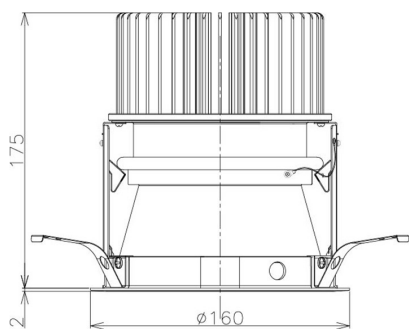

Item no. DD098-6515MW8027D

Series Name:  $\Phi$ 150 Spark (Deep Cone)

Installation	Recessed mount
Type	$\Phi$ 150 Spark (Deep Cone)
Fixture wattage	65.3W
Beam angle	22 deg
Color Temp.	2700K
CRI	Ra>90
Luminous	6547 lm
Body	Die-cast aluminum alloy
Body finish	N/A
Trim finish	White
Reflector finish	Mirror
IP Rate	IP20
Light source	COB module
Input Voltage	AC220~240V
Dimming Type	Non-Dimmable
Certificate	CE, CCC
Cut Hole	150mm

Height (Weight)	Spot / Medium / Medium flood	Wide flood
65.3W	177 (1.4kg)	
48.5W	177 (1.5kg)	
44.3W	157 (1.2kg)	
33.8W	168 (1.1kg)	157 (1.1kg)
30.3W	168 (1.1kg)	157 (1.1kg)
23.0W	138 (0.9kg)	127 (0.9kg)