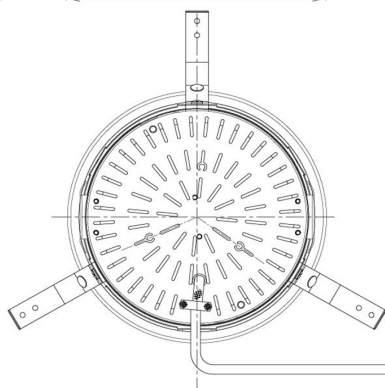

Item no. DD098-6515MW8027D

Series Name:  $\Phi$ 150 Spark (Deep Cone)

Installation	Recessed mount
Type	
Fixture wattage	65.3W
Beam angle	22 deg
Color Temp.	2700K
CRI	Ra>90
Luminous	6547 lm
Body	Die-cast aluminum alloy
Body finish	N/A
Trim finish	White
Reflector finish	Mirror
IP Rate	IP20
Light source	COB module
Input Voltage	AC220~240V
Dimming Type	Non-Dimmable
Certificate	CE, CCC
Cut Hole	150mm

Height (Weight)	Spot / Medium / Medium flood	Wide flood
65.3W	177 (1.4kg)	
48.5W	177 (1.5kg)	
44.3W	157 (1.2kg)	
33.8W	168 (1.1kg)	157 (1.1kg)
30.3W	168 (1.1kg)	157 (1.1kg)
23.0W	138 (0.9kg)	127 (0.9kg)