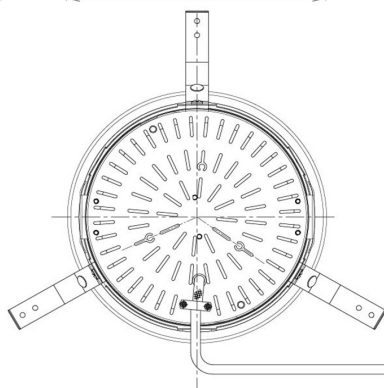

Item no. DD098-6515MW8030D

Series Name: Φ 150 Spark (Deep Cone)

Installation	Recessed mount
Type	
Fixture wattage	65.3W
Beam angle	22 deg
Color Temp.	3000K
CRI	Ra>90
Luminous	6820 lm
Body	Die-cast aluminum alloy
Body finish	N/A
Trim finish	White
Reflector finish	Mirror
IP Rate	IP20
Light source	COB module
Input Voltage	AC220~240V
Dimming Type	Non-Dimmable
Certificate	CE, CCC
Cut Hole	150mm

Height (Weight)	Spot / Medium / Medium flood	Wide flood
65.3W	177 (1.4kg)	
48.5W	177 (1.5kg)	
44.3W	157 (1.2kg)	
33.8W	168 (1.1kg)	157 (1.1kg)
30.3W	168 (1.1kg)	157 (1.1kg)
23.0W	138 (0.9kg)	127 (0.9kg)