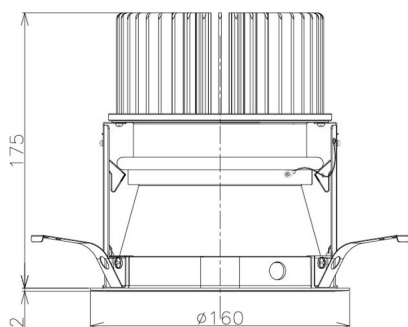

Item no. DD098-6515MW8030D

Series Name: Φ 150 Spark (Deep Cone)

Installation	Recessed mount
Type	
Fixture wattage	65.3W
Beam angle	22 deg
Color Temp.	3000K
CRI	Ra>90
Luminous	6820 lm
Body	Die-cast aluminum alloy
Body finish	N/A
Trim finish	White
Reflector finish	Mirror
IP Rate	IP20
Light source	COB module
Input Voltage	AC220~240V
Dimming Type	Non-Dimmable
Certificate	CE, CCC
Cut Hole	150mm

Height (Weight)	Spot / Medium / Medium flood	Wide flood
65.3W	177 (1.4kg)	
48.5W	177 (1.5kg)	
44.3W	157 (1.2kg)	
33.8W	168 (1.1kg)	157 (1.1kg)
30.3W	168 (1.1kg)	157 (1.1kg)
23.0W	138 (0.9kg)	127 (0.9kg)