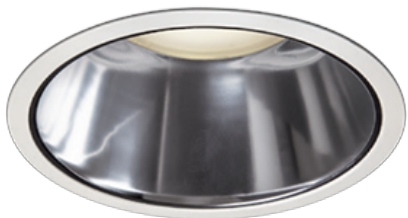

Item no. DD098-6515MW8030D

Series Name: Φ 150 Spark (Deep Cone)

Installation	Recessed mount
Type	
Fixture wattage	65.3W
Beam angle	22 deg
Color Temp.	3000K
CRI	Ra>90
Luminous	6820 lm
Body	Die-cast aluminum alloy
Body finish	N/A
Trim finish	White
Reflector finish	Mirror
IP Rate	IP20
Light source	COB module
Input Voltage	AC220~240V
Dimming Type	Non-Dimmable
Certificate	CE, CCC
Cut Hole	150mm

Height (Weight)	Spot / Medium / Medium flood	Wide flood
65.3W	177 (1.4kg)	
48.5W	177 (1.5kg)	
44.3W	157 (1.2kg)	
33.8W	168 (1.1kg)	157 (1.1kg)
30.3W	168 (1.1kg)	157 (1.1kg)
23.0W	138 (0.9kg)	127 (0.9kg)