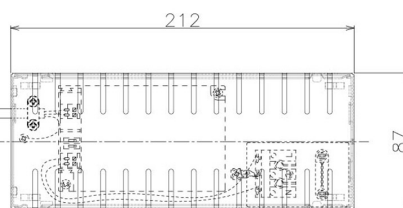

Item no. DD098-6515MW8030D

Series Name: Φ 150 Spark (Deep Cone)

Installation	Recessed mount
Type	
Fixture wattage	65.3W
Beam angle	22 deg
Color Temp.	3000K
CRI	Ra>90
Luminous	6820 lm
Body	Die-cast aluminum alloy
Body finish	N/A
Trim finish	White
Reflector finish	Mirror
IP Rate	IP20
Light source	COB module
Input Voltage	AC220~240V
Dimming Type	Non-Dimmable
Certificate	CE, CCC
Cut Hole	150mm

Height (Weight)	Spot / Medium / Medium flood	Wide flood
65.3W	177 (1.4kg)	
48.5W	177 (1.5kg)	
44.3W	157 (1.2kg)	
33.8W	168 (1.1kg)	157 (1.1kg)
30.3W	168 (1.1kg)	157 (1.1kg)
23.0W	138 (0.9kg)	127 (0.9kg)