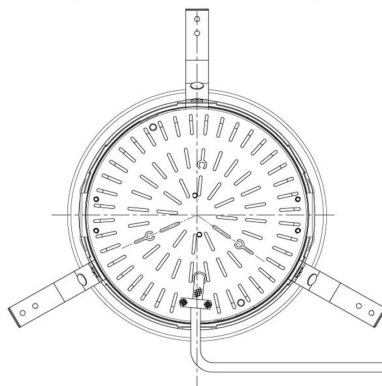

Item no. DD098-6515MW8035D

Series Name: Φ 150 Spark (Deep Cone)

Installation	Recessed mount
Type	
Fixture wattage	65.3W
Beam angle	22 deg
Color Temp.	3500K
CRI	Ra>90
Luminous	6957 lm
Body	Die-cast aluminum alloy
Body finish	N/A
Trim finish	White
Reflector finish	Mirror
IP Rate	IP20
Light source	COB module
Input Voltage	AC220~240V
Dimming Type	Non-Dimmable
Certificate	CE, CCC
Cut Hole	150mm

Height (Weight)	Spot / Medium / Medium flood	Wide flood
65.3W	177 (1.4kg)	
48.5W	177 (1.5kg)	
44.3W	157 (1.2kg)	
33.8W	168 (1.1kg)	157 (1.1kg)
30.3W	168 (1.1kg)	157 (1.1kg)
23.0W	138 (0.9kg)	127 (0.9kg)