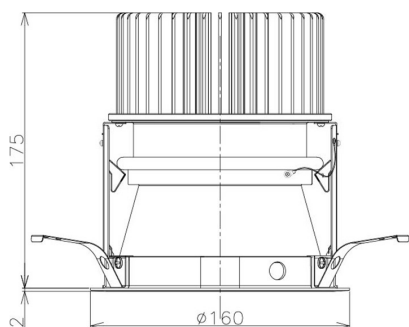

Item no. DD098-6515MW8035D

Series Name: Φ 150 Spark (Deep Cone)

Installation	Recessed mount
Type	Φ 150 Spark (Deep Cone)
Fixture wattage	65.3W
Beam angle	22 deg
Color Temp.	3500K
CRI	Ra>90
Luminous	6957 lm
Body	Die-cast aluminum alloy
Body finish	N/A
Trim finish	White
Reflector finish	Mirror
IP Rate	IP20
Light source	COB module
Input Voltage	AC220~240V
Dimming Type	Non-Dimmable
Certificate	CE, CCC
Cut Hole	150mm

Height (Weight)	Spot / Medium / Medium flood	Wide flood
65.3W	177 (1.4kg)	
48.5W	177 (1.5kg)	
44.3W	157 (1.2kg)	
33.8W	168 (1.1kg)	157 (1.1kg)
30.3W	168 (1.1kg)	157 (1.1kg)
23.0W	138 (0.9kg)	127 (0.9kg)