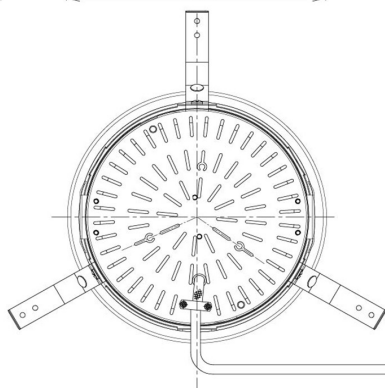

Item no. DD098-6515MW8035D

Series Name: Φ 150 Spark (Deep Cone)

Installation	Recessed mount
Type	Φ 150 Spark (Deep Cone)
Fixture wattage	65.3W
Beam angle	22 deg
Color Temp.	3500K
CRI	Ra>90
Luminous	6957 lm
Body	Die-cast aluminum alloy
Body finish	N/A
Trim finish	White
Reflector finish	Mirror
IP Rate	IP20
Light source	COB module
Input Voltage	AC220~240V
Dimming Type	Non-Dimmable
Certificate	CE, CCC
Cut Hole	150mm

Height (Weight)	Spot / Medium / Medium flood	Wide flood
65.3W	177 (1.4kg)	
48.5W	177 (1.5kg)	
44.3W	157 (1.2kg)	
33.8W	168 (1.1kg)	157 (1.1kg)
30.3W	168 (1.1kg)	157 (1.1kg)
23.0W	138 (0.9kg)	127 (0.9kg)