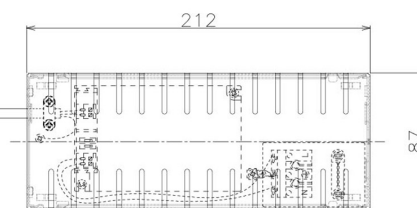

Item no. DD098-6515MW8035D

Series Name: Φ 150 Spark (Deep Cone)

Installation	Recessed mount
Type	
Fixture wattage	65.3W
Beam angle	22 deg
Color Temp.	3500K
CRI	Ra>90
Luminous	6957 lm
Body	Die-cast aluminum alloy
Body finish	N/A
Trim finish	White
Reflector finish	Mirror
IP Rate	IP20
Light source	COB module
Input Voltage	AC220~240V
Dimming Type	Non-Dimmable
Certificate	CE, CCC
Cut Hole	150mm

Height (Weight)	Spot / Medium / Medium flood	Wide flood
65.3W	177 (1.4kg)	
48.5W	177 (1.5kg)	
44.3W	157 (1.2kg)	
33.8W	168 (1.1kg)	157 (1.1kg)
30.3W	168 (1.1kg)	157 (1.1kg)
23.0W	138 (0.9kg)	127 (0.9kg)