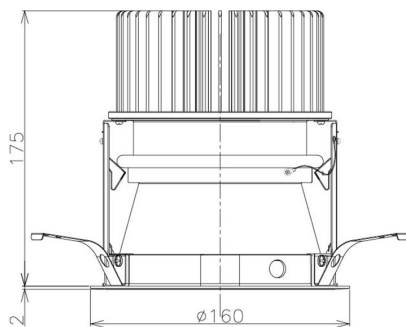

Item no. DD098-6515MW8035D

Series Name: Φ 150 Spark (Deep Cone)

Installation	Recessed mount
Type	
Fixture wattage	65.3W
Beam angle	22 deg
Color Temp.	3500K
CRI	Ra>90
Luminous	6957 lm
Body	Die-cast aluminum alloy
Body finish	N/A
Trim finish	White
Reflector finish	Mirror
IP Rate	IP20
Light source	COB module
Input Voltage	AC220~240V
Dimming Type	Non-Dimmable
Certificate	CE, CCC
Cut Hole	150mm

Height (Weight)	Spot / Medium / Medium flood	Wide flood
65.3W	177 (1.4kg)	
48.5W	177 (1.5kg)	
44.3W	157 (1.2kg)	
33.8W	168 (1.1kg)	157 (1.1kg)
30.3W	168 (1.1kg)	157 (1.1kg)
23.0W	138 (0.9kg)	127 (0.9kg)