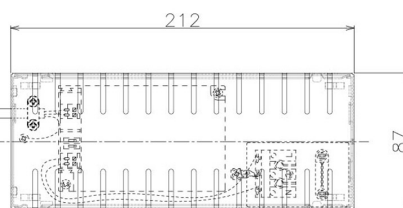

Item no. DD098-6515MW8035D

Series Name: Φ 150 Spark (Deep Cone)

Installation	Recessed mount
Type	Φ 150 Spark (Deep Cone)
Fixture wattage	65.3W
Beam angle	22 deg
Color Temp.	3500K
CRI	Ra>90
Luminous	6957 lm
Body	Die-cast aluminum alloy
Body finish	N/A
Trim finish	White
Reflector finish	Mirror
IP Rate	IP20
Light source	COB module
Input Voltage	AC220~240V
Dimming Type	Non-Dimmable
Certificate	CE, CCC
Cut Hole	150mm

Height (Weight)	Spot / Medium / Medium flood	Wide flood
65.3W	177 (1.4kg)	
48.5W	177 (1.5kg)	
44.3W	157 (1.2kg)	
33.8W	168 (1.1kg)	157 (1.1kg)
30.3W	168 (1.1kg)	157 (1.1kg)
23.0W	138 (0.9kg)	127 (0.9kg)