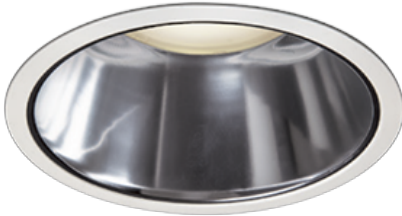

Item no. DD098-6515MW8035D

Series Name: Φ 150 Spark (Deep Cone)

Installation	Recessed mount
Type	
Fixture wattage	65.3W
Beam angle	22 deg
Color Temp.	3500K
CRI	Ra>90
Luminous	6957 lm
Body	Die-cast aluminum alloy
Body finish	N/A
Trim finish	White
Reflector finish	Mirror
IP Rate	IP20
Light source	COB module
Input Voltage	AC220~240V
Dimming Type	Non-Dimmable
Certificate	CE, CCC
Cut Hole	150mm

Height (Weight)	Spot / Medium / Medium flood	Wide flood
65.3W	177 (1.4kg)	
48.5W	177 (1.5kg)	
44.3W	157 (1.2kg)	
33.8W	168 (1.1kg)	157 (1.1kg)
30.3W	168 (1.1kg)	157 (1.1kg)
23.0W	138 (0.9kg)	127 (0.9kg)