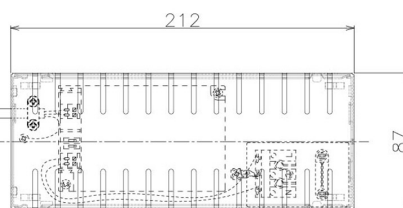

Item no. DD098-6515MW8040D

Series Name: Φ 150 Spark (Deep Cone)

Installation	Recessed mount
Type	
Fixture wattage	65.3W
Beam angle	22 deg
Color Temp.	4000K
CRI	Ra>90
Luminous	7025 lm
Body	Die-cast aluminum alloy
Body finish	N/A
Trim finish	White
Reflector finish	Mirror
IP Rate	IP20
Light source	COB module
Input Voltage	AC220~240V
Dimming Type	Non-Dimmable
Certificate	CE, CCC
Cut Hole	150mm

Height (Weight)	Spot / Medium / Medium flood	Wide flood
65.3W	177 (1.4kg)	
48.5W	177 (1.5kg)	
44.3W	157 (1.2kg)	
33.8W	168 (1.1kg)	157 (1.1kg)
30.3W	168 (1.1kg)	157 (1.1kg)
23.0W	138 (0.9kg)	127 (0.9kg)