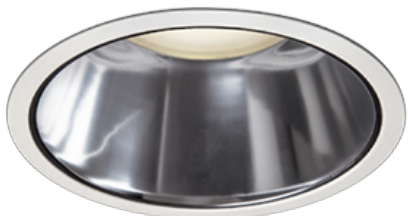

Item no. DD098-6515MW8040D

Series Name: Φ 150 Spark (Deep Cone)

Installation	Recessed mount
Type	
Fixture wattage	65.3W
Beam angle	22 deg
Color Temp.	4000K
CRI	Ra>90
Luminous	7025 lm
Body	Die-cast aluminum alloy
Body finish	N/A
Trim finish	White
Reflector finish	Mirror
IP Rate	IP20
Light source	COB module
Input Voltage	AC220~240V
Dimming Type	Non-Dimmable
Certificate	CE, CCC
Cut Hole	150mm

Height (Weight)	Spot / Medium / Medium flood	Wide flood
65.3W	177 (1.4kg)	
48.5W	177 (1.5kg)	
44.3W	157 (1.2kg)	
33.8W	168 (1.1kg)	157 (1.1kg)
30.3W	168 (1.1kg)	157 (1.1kg)
23.0W	138 (0.9kg)	127 (0.9kg)