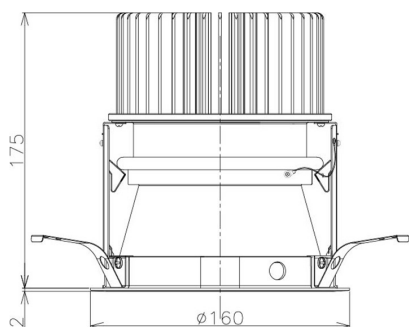

Item no. DD098-6515MW8040D

Series Name: Φ 150 Spark (Deep Cone)

Installation	Recessed mount
Type	
Fixture wattage	65.3W
Beam angle	22 deg
Color Temp.	4000K
CRI	Ra>90
Luminous	7025 lm
Body	Die-cast aluminum alloy
Body finish	N/A
Trim finish	White
Reflector finish	Mirror
IP Rate	IP20
Light source	COB module
Input Voltage	AC220~240V
Dimming Type	Non-Dimmable
Certificate	CE, CCC
Cut Hole	150mm

Height (Weight)	Spot / Medium / Medium flood	Wide flood
65.3W	177 (1.4kg)	
48.5W	177 (1.5kg)	
44.3W	157 (1.2kg)	
33.8W	168 (1.1kg)	157 (1.1kg)
30.3W	168 (1.1kg)	157 (1.1kg)
23.0W	138 (0.9kg)	127 (0.9kg)