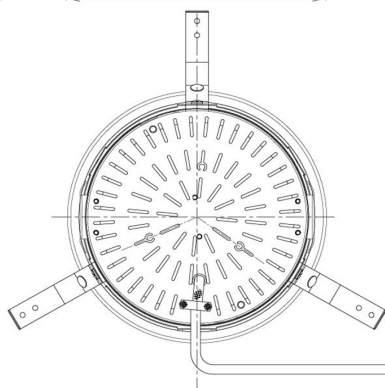

Item no. DD098-6515MW8040D

Series Name: Φ 150 Spark (Deep Cone)

Installation	Recessed mount
Type	
Fixture wattage	65.3W
Beam angle	22 deg
Color Temp.	4000K
CRI	Ra>90
Luminous	7025 lm
Body	Die-cast aluminum alloy
Body finish	N/A
Trim finish	White
Reflector finish	Mirror
IP Rate	IP20
Light source	COB module
Input Voltage	AC220~240V
Dimming Type	Non-Dimmable
Certificate	CE, CCC
Cut Hole	150mm

Height (Weight)	Spot / Medium / Medium flood	Wide flood
65.3W	177 (1.4kg)	
48.5W	177 (1.5kg)	
44.3W	157 (1.2kg)	
33.8W	168 (1.1kg)	157 (1.1kg)
30.3W	168 (1.1kg)	157 (1.1kg)
23.0W	138 (0.9kg)	127 (0.9kg)