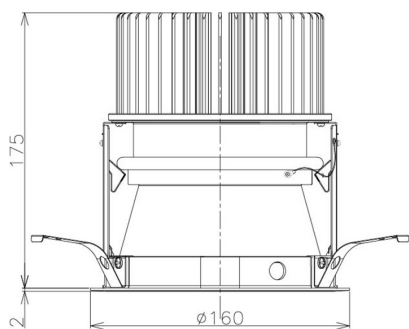

Item no. DD098-6515MW8527D

Series Name:  $\Phi$ 150 Spark (Deep Cone)

Installation	Recessed mount
Type	
Fixture wattage	65.3W
Beam angle	22 deg
Color Temp.	2700K
CRI	Ra>85
Luminous	6155 lm
Body	Die-cast aluminum alloy
Body finish	N/A
Trim finish	White
Reflector finish	Mirror
IP Rate	IP20
Light source	COB module
Input Voltage	AC220~240V
Dimming Type	Non-Dimmable
Certificate	CE, CCC
Cut Hole	150mm

Height (Weight)	Spot / Medium / Medium flood	Wide flood
65.3W	177 (1.4kg)	
48.5W	177 (1.5kg)	
44.3W	157 (1.2kg)	
33.8W	168 (1.1kg)	157 (1.1kg)
30.3W	168 (1.1kg)	157 (1.1kg)
23.0W	138 (0.9kg)	127 (0.9kg)