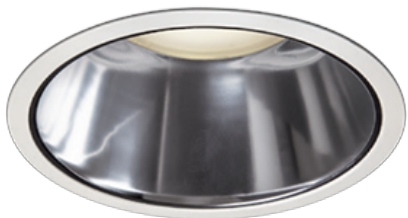

Item no. DD098-6515MW8527D

Series Name:  $\Phi$ 150 Spark (Deep Cone)

Installation	Recessed mount
Type	
Fixture wattage	65.3W
Beam angle	22 deg
Color Temp.	2700K
CRI	Ra>85
Luminous	6155 lm
Body	Die-cast aluminum alloy
Body finish	N/A
Trim finish	White
Reflector finish	Mirror
IP Rate	IP20
Light source	COB module
Input Voltage	AC220~240V
Dimming Type	Non-Dimmable
Certificate	CE, CCC
Cut Hole	150mm

Height (Weight)	Spot / Medium / Medium flood	Wide flood
65.3W	177 (1.4kg)	
48.5W	177 (1.5kg)	
44.3W	157 (1.2kg)	
33.8W	168 (1.1kg)	157 (1.1kg)
30.3W	168 (1.1kg)	157 (1.1kg)
23.0W	138 (0.9kg)	127 (0.9kg)