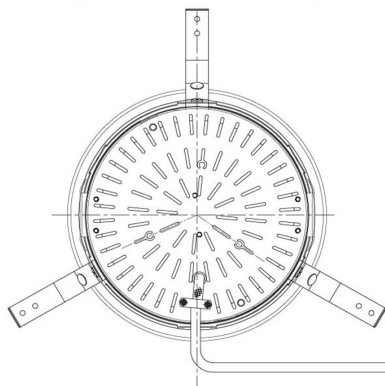

Item no. DD098-6515MW8527D

Series Name:  $\Phi$ 150 Spark (Deep Cone)

Installation	Recessed mount
Type	
Fixture wattage	65.3W
Beam angle	22 deg
Color Temp.	2700K
CRI	Ra>85
Luminous	6155 lm
Body	Die-cast aluminum alloy
Body finish	N/A
Trim finish	White
Reflector finish	Mirror
IP Rate	IP20
Light source	COB module
Input Voltage	AC220~240V
Dimming Type	Non-Dimmable
Certificate	CE, CCC
Cut Hole	150mm

Height (Weight)	Spot / Medium / Medium flood	Wide flood
65.3W	177 (1.4kg)	
48.5W	177 (1.5kg)	
44.3W	157 (1.2kg)	
33.8W	168 (1.1kg)	157 (1.1kg)
30.3W	168 (1.1kg)	157 (1.1kg)
23.0W	138 (0.9kg)	127 (0.9kg)