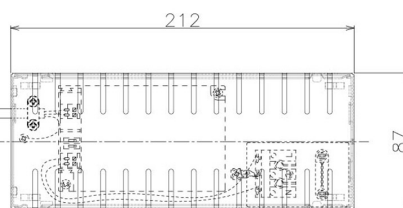

Item no. DD098-6515MW8527D

Series Name:  $\Phi$ 150 Spark (Deep Cone)

Installation	Recessed mount
Type	
Fixture wattage	65.3W
Beam angle	22 deg
Color Temp.	2700K
CRI	Ra>85
Luminous	6155 lm
Body	Die-cast aluminum alloy
Body finish	N/A
Trim finish	White
Reflector finish	Mirror
IP Rate	IP20
Light source	COB module
Input Voltage	AC220~240V
Dimming Type	Non-Dimmable
Certificate	CE, CCC
Cut Hole	150mm

Height (Weight)	Spot / Medium / Medium flood	Wide flood
65.3W	177 (1.4kg)	
48.5W	177 (1.5kg)	
44.3W	157 (1.2kg)	
33.8W	168 (1.1kg)	157 (1.1kg)
30.3W	168 (1.1kg)	157 (1.1kg)
23.0W	138 (0.9kg)	127 (0.9kg)