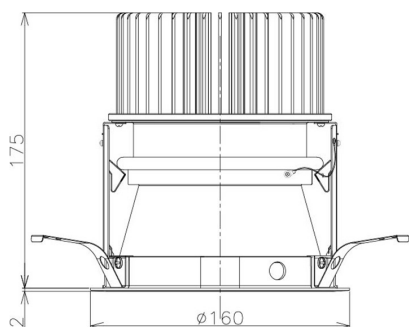

Item no. DD098-6515MW8530D

Series Name: Φ 150 Spark (Deep Cone)

Installation	Recessed mount
Type	
Fixture wattage	65.3W
Beam angle	22 deg
Color Temp.	3000K
CRI	Ra>85
Luminous	6411 lm
Body	Die-cast aluminum alloy
Body finish	N/A
Trim finish	White
Reflector finish	Mirror
IP Rate	IP20
Light source	COB module
Input Voltage	AC220~240V
Dimming Type	Non-Dimmable
Certificate	CE, CCC
Cut Hole	150mm

Height (Weight)	Spot / Medium / Medium flood	Wide flood
65.3W	177 (1.4kg)	
48.5W	177 (1.5kg)	
44.3W	157 (1.2kg)	
33.8W	168 (1.1kg)	157 (1.1kg)
30.3W	168 (1.1kg)	157 (1.1kg)
23.0W	138 (0.9kg)	127 (0.9kg)