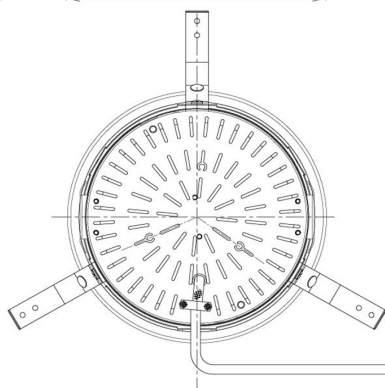

Item no. DD098-6515MW8530D

Series Name: Φ 150 Spark (Deep Cone)

Installation	Recessed mount
Type	
Fixture wattage	65.3W
Beam angle	22 deg
Color Temp.	3000K
CRI	Ra>85
Luminous	6411 lm
Body	Die-cast aluminum alloy
Body finish	N/A
Trim finish	White
Reflector finish	Mirror
IP Rate	IP20
Light source	COB module
Input Voltage	AC220~240V
Dimming Type	Non-Dimmable
Certificate	CE, CCC
Cut Hole	150mm

Height (Weight)	Spot / Medium / Medium flood	Wide flood
65.3W	177 (1.4kg)	
48.5W	177 (1.5kg)	
44.3W	157 (1.2kg)	
33.8W	168 (1.1kg)	157 (1.1kg)
30.3W	168 (1.1kg)	157 (1.1kg)
23.0W	138 (0.9kg)	127 (0.9kg)