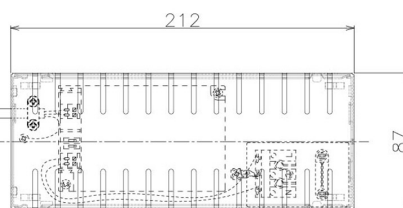

Item no. DD098-6515MW8530D

Series Name: Φ 150 Spark (Deep Cone)

Installation	Recessed mount
Type	
Fixture wattage	65.3W
Beam angle	22 deg
Color Temp.	3000K
CRI	Ra>85
Luminous	6411 lm
Body	Die-cast aluminum alloy
Body finish	N/A
Trim finish	White
Reflector finish	Mirror
IP Rate	IP20
Light source	COB module
Input Voltage	AC220~240V
Dimming Type	Non-Dimmable
Certificate	CE, CCC
Cut Hole	150mm

Height (Weight)	Spot / Medium / Medium flood	Wide flood
65.3W	177 (1.4kg)	
48.5W	177 (1.5kg)	
44.3W	157 (1.2kg)	
33.8W	168 (1.1kg)	157 (1.1kg)
30.3W	168 (1.1kg)	157 (1.1kg)
23.0W	138 (0.9kg)	127 (0.9kg)