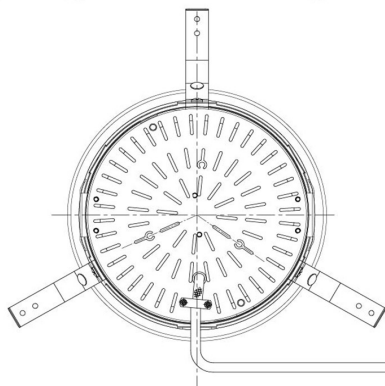

Item no. DD098-6515MW8530D

Series Name:  $\Phi$ 150 Spark (Deep Cone)

Installation	Recessed mount
Type	$\Phi$ 150 Spark (Deep Cone)
Fixture wattage	65.3W
Beam angle	22 deg
Color Temp.	3000K
CRI	Ra>85
Luminous	6411 lm
Body	Die-cast aluminum alloy
Body finish	N/A
Trim finish	White
Reflector finish	Mirror
IP Rate	IP20
Light source	COB module
Input Voltage	AC220~240V
Dimming Type	Non-Dimmable
Certificate	CE, CCC
Cut Hole	150mm

Height (Weight)	Spot / Medium / Medium flood	Wide flood
65.3W	177 (1.4kg)	
48.5W	177 (1.5kg)	
44.3W	157 (1.2kg)	
33.8W	168 (1.1kg)	157 (1.1kg)
30.3W	168 (1.1kg)	157 (1.1kg)
23.0W	138 (0.9kg)	127 (0.9kg)