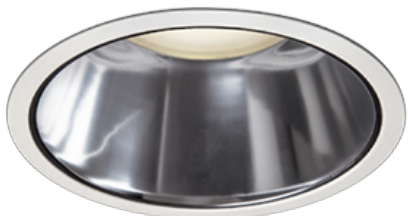

Item no. DD098-6515MW8530D

Series Name: Φ 150 Spark (Deep Cone)

Installation	Recessed mount
Type	
Fixture wattage	65.3W
Beam angle	22 deg
Color Temp.	3000K
CRI	Ra>85
Luminous	6411 lm
Body	Die-cast aluminum alloy
Body finish	N/A
Trim finish	White
Reflector finish	Mirror
IP Rate	IP20
Light source	COB module
Input Voltage	AC220~240V
Dimming Type	Non-Dimmable
Certificate	CE, CCC
Cut Hole	150mm

Height (Weight)	Spot / Medium / Medium flood	Wide flood
65.3W	177 (1.4kg)	
48.5W	177 (1.5kg)	
44.3W	157 (1.2kg)	
33.8W	168 (1.1kg)	157 (1.1kg)
30.3W	168 (1.1kg)	157 (1.1kg)
23.0W	138 (0.9kg)	127 (0.9kg)