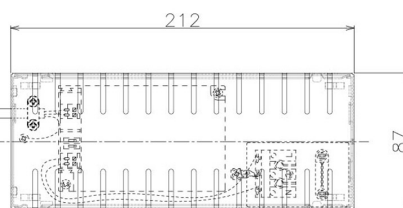

Item no. DD098-6515MW8530D

Series Name:  $\Phi$ 150 Spark (Deep Cone)

Installation	Recessed mount
Type	$\Phi$ 150 Spark (Deep Cone)
Fixture wattage	65.3W
Beam angle	22 deg
Color Temp.	3000K
CRI	Ra>85
Luminous	6411 lm
Body	Die-cast aluminum alloy
Body finish	N/A
Trim finish	White
Reflector finish	Mirror
IP Rate	IP20
Light source	COB module
Input Voltage	AC220~240V
Dimming Type	Non-Dimmable
Certificate	CE, CCC
Cut Hole	150mm

Height (Weight)	Spot / Medium / Medium flood	Wide flood
65.3W	177 (1.4kg)	
48.5W	177 (1.5kg)	
44.3W	157 (1.2kg)	
33.8W	168 (1.1kg)	157 (1.1kg)
30.3W	168 (1.1kg)	157 (1.1kg)
23.0W	138 (0.9kg)	127 (0.9kg)