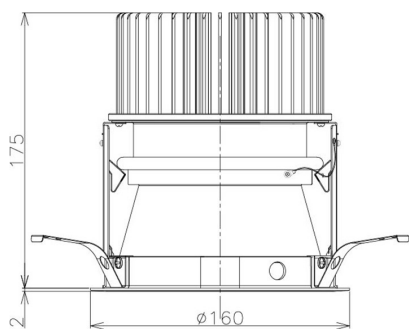

Item no. DD098-6515MW8530D

Series Name:  $\Phi$ 150 Spark (Deep Cone)

Installation	Recessed mount
Type	$\Phi$ 150 Spark (Deep Cone)
Fixture wattage	65.3W
Beam angle	22 deg
Color Temp.	3000K
CRI	Ra>85
Luminous	6411 lm
Body	Die-cast aluminum alloy
Body finish	N/A
Trim finish	White
Reflector finish	Mirror
IP Rate	IP20
Light source	COB module
Input Voltage	AC220~240V
Dimming Type	Non-Dimmable
Certificate	CE, CCC
Cut Hole	150mm

Height (Weight)	Spot / Medium / Medium flood	Wide flood
65.3W	177 (1.4kg)	
48.5W	177 (1.5kg)	
44.3W	157 (1.2kg)	
33.8W	168 (1.1kg)	157 (1.1kg)
30.3W	168 (1.1kg)	157 (1.1kg)
23.0W	138 (0.9kg)	127 (0.9kg)