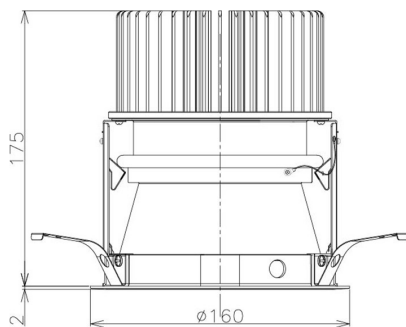

Item no. DD098-6515MW8535D

Series Name: Φ 150 Spark (Deep Cone)

| | |
|------------------|-------------------------|
| Installation | Recessed mount |
| Type | |
| Fixture wattage | 65.3W |
| Beam angle | 22 deg |
| Color Temp. | 3500K |
| CRI | Ra>85 |
| Luminous | 6539 lm |
| Body | Die-cast aluminum alloy |
| Body finish | N/A |
| Trim finish | White |
| Reflector finish | Mirror |
| IP Rate | IP20 |
| Light source | COB module |
| Input Voltage | AC220~240V |
| Dimming Type | Non-Dimmable |
| Certificate | CE, CCC |
| Cut Hole | 150mm |

| Height (Weight) | Spot / Medium / Medium flood | Wide flood |
|-----------------|------------------------------|-------------|
| 65.3W | 177 (1.4kg) | |
| 48.5W | 177 (1.5kg) | |
| 44.3W | 157 (1.2kg) | |
| 33.8W | 168 (1.1kg) | 157 (1.1kg) |
| 30.3W | 168 (1.1kg) | 157 (1.1kg) |
| 23.0W | 138 (0.9kg) | 127 (0.9kg) |