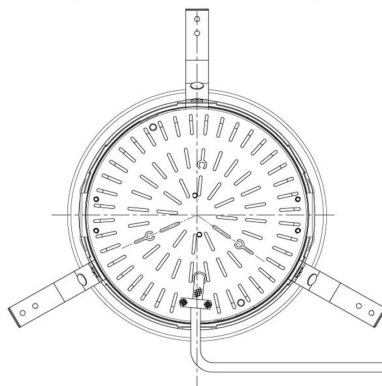

Item no. DD098-6515MW8535D

Series Name: Φ 150 Spark (Deep Cone)

Installation	Recessed mount
Type	
Fixture wattage	65.3W
Beam angle	22 deg
Color Temp.	3500K
CRI	Ra>85
Luminous	6539 lm
Body	Die-cast aluminum alloy
Body finish	N/A
Trim finish	White
Reflector finish	Mirror
IP Rate	IP20
Light source	COB module
Input Voltage	AC220~240V
Dimming Type	Non-Dimmable
Certificate	CE, CCC
Cut Hole	150mm

Height (Weight)	Spot / Medium / Medium flood	Wide flood
65.3W	177 (1.4kg)	
48.5W	177 (1.5kg)	
44.3W	157 (1.2kg)	
33.8W	168 (1.1kg)	157 (1.1kg)
30.3W	168 (1.1kg)	157 (1.1kg)
23.0W	138 (0.9kg)	127 (0.9kg)