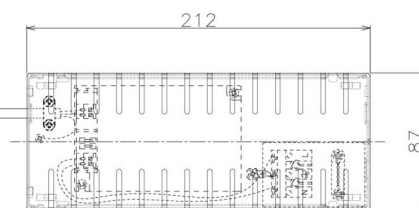

Item no. DD098-6515MW8535D

Series Name: Φ 150 Spark (Deep Cone)

Installation	Recessed mount
Type	
Fixture wattage	65.3W
Beam angle	22 deg
Color Temp.	3500K
CRI	Ra>85
Luminous	6539 lm
Body	Die-cast aluminum alloy
Body finish	N/A
Trim finish	White
Reflector finish	Mirror
IP Rate	IP20
Light source	COB module
Input Voltage	AC220~240V
Dimming Type	Non-Dimmable
Certificate	CE, CCC
Cut Hole	150mm

Height (Weight)	Spot / Medium / Medium flood	Wide flood
65.3W	177 (1.4kg)	
48.5W	177 (1.5kg)	
44.3W	157 (1.2kg)	
33.8W	168 (1.1kg)	157 (1.1kg)
30.3W	168 (1.1kg)	157 (1.1kg)
23.0W	138 (0.9kg)	127 (0.9kg)