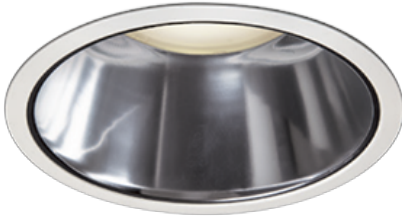

Item no. DD098-6515MW8535D

Series Name: Φ 150 Spark (Deep Cone)

| | |
|------------------|-------------------------|
| Installation | Recessed mount |
| Type | |
| Fixture wattage | 65.3W |
| Beam angle | 22 deg |
| Color Temp. | 3500K |
| CRI | Ra>85 |
| Luminous | 6539 lm |
| Body | Die-cast aluminum alloy |
| Body finish | N/A |
| Trim finish | White |
| Reflector finish | Mirror |
| IP Rate | IP20 |
| Light source | COB module |
| Input Voltage | AC220~240V |
| Dimming Type | Non-Dimmable |
| Certificate | CE, CCC |
| Cut Hole | 150mm |

| Height (Weight) | Spot / Medium / Medium flood | Wide flood |
|-----------------|------------------------------|-------------|
| 65.3W | 177 (1.4kg) | |
| 48.5W | 177 (1.5kg) | |
| 44.3W | 157 (1.2kg) | |
| 33.8W | 168 (1.1kg) | 157 (1.1kg) |
| 30.3W | 168 (1.1kg) | 157 (1.1kg) |
| 23.0W | 138 (0.9kg) | 127 (0.9kg) |