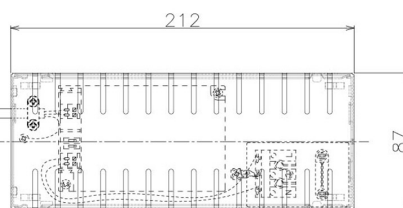

Item no. DD098-6515MW8535D

Series Name:  $\Phi$ 150 Spark (Deep Cone)

Installation	Recessed mount
Type	$\Phi$ 150 Spark (Deep Cone)
Fixture wattage	65.3W
Beam angle	22 deg
Color Temp.	3500K
CRI	Ra>85
Luminous	6539 lm
Body	Die-cast aluminum alloy
Body finish	N/A
Trim finish	White
Reflector finish	Mirror
IP Rate	IP20
Light source	COB module
Input Voltage	AC220~240V
Dimming Type	Non-Dimmable
Certificate	CE, CCC
Cut Hole	150mm

Height (Weight)	Spot / Medium / Medium flood	Wide flood
65.3W	177 (1.4kg)	
48.5W	177 (1.5kg)	
44.3W	157 (1.2kg)	
33.8W	168 (1.1kg)	157 (1.1kg)
30.3W	168 (1.1kg)	157 (1.1kg)
23.0W	138 (0.9kg)	127 (0.9kg)