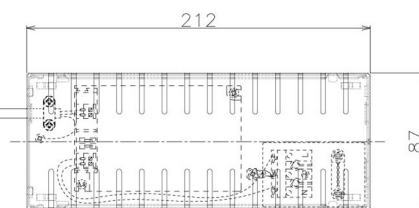

Item no. DD098-6515MW8535D

Series Name: Φ 150 Spark (Deep Cone)

| | |
|------------------|-------------------------|
| Installation | Recessed mount |
| Type | |
| Fixture wattage | 65.3W |
| Beam angle | 22 deg |
| Color Temp. | 3500K |
| CRI | Ra>85 |
| Luminous | 6539 lm |
| Body | Die-cast aluminum alloy |
| Body finish | N/A |
| Trim finish | White |
| Reflector finish | Mirror |
| IP Rate | IP20 |
| Light source | COB module |
| Input Voltage | AC220~240V |
| Dimming Type | Non-Dimmable |
| Certificate | CE, CCC |
| Cut Hole | 150mm |

| Height (Weight) | Spot / Medium / Medium flood | Wide flood |
|-----------------|------------------------------|-------------|
| 65.3W | 177 (1.4kg) | |
| 48.5W | 177 (1.5kg) | |
| 44.3W | 157 (1.2kg) | |
| 33.8W | 168 (1.1kg) | 157 (1.1kg) |
| 30.3W | 168 (1.1kg) | 157 (1.1kg) |
| 23.0W | 138 (0.9kg) | 127 (0.9kg) |