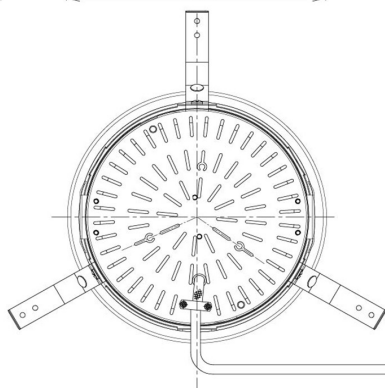

Item no. DD098-6515MW8535D

Series Name:  $\Phi$ 150 Spark (Deep Cone)

Installation	Recessed mount
Type	$\Phi$ 150 Spark (Deep Cone)
Fixture wattage	65.3W
Beam angle	22 deg
Color Temp.	3500K
CRI	Ra>85
Luminous	6539 lm
Body	Die-cast aluminum alloy
Body finish	N/A
Trim finish	White
Reflector finish	Mirror
IP Rate	IP20
Light source	COB module
Input Voltage	AC220~240V
Dimming Type	Non-Dimmable
Certificate	CE, CCC
Cut Hole	150mm

Height (Weight)	Spot / Medium / Medium flood	Wide flood
65.3W	177 (1.4kg)	
48.5W	177 (1.5kg)	
44.3W	157 (1.2kg)	
33.8W	168 (1.1kg)	157 (1.1kg)
30.3W	168 (1.1kg)	157 (1.1kg)
23.0W	138 (0.9kg)	127 (0.9kg)