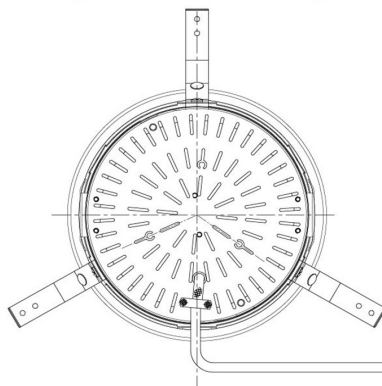

Item no. DD098-6515MW8535D

Series Name: Φ 150 Spark (Deep Cone)

| | |
|------------------|-------------------------|
| Installation | Recessed mount |
| Type | |
| Fixture wattage | 65.3W |
| Beam angle | 22 deg |
| Color Temp. | 3500K |
| CRI | Ra>85 |
| Luminous | 6539 lm |
| Body | Die-cast aluminum alloy |
| Body finish | N/A |
| Trim finish | White |
| Reflector finish | Mirror |
| IP Rate | IP20 |
| Light source | COB module |
| Input Voltage | AC220~240V |
| Dimming Type | Non-Dimmable |
| Certificate | CE, CCC |
| Cut Hole | 150mm |

| Height (Weight) | Spot / Medium / Medium flood | Wide flood |
|-----------------|------------------------------|-------------|
| 65.3W | 177 (1.4kg) | |
| 48.5W | 177 (1.5kg) | |
| 44.3W | 157 (1.2kg) | |
| 33.8W | 168 (1.1kg) | 157 (1.1kg) |
| 30.3W | 168 (1.1kg) | 157 (1.1kg) |
| 23.0W | 138 (0.9kg) | 127 (0.9kg) |