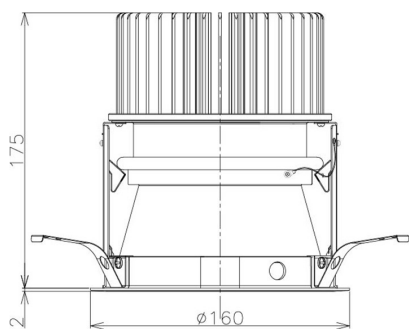

Item no. DD098-6515MW8535D

Series Name:  $\Phi$ 150 Spark (Deep Cone)

Installation	Recessed mount
Type	$\Phi$ 150 Spark (Deep Cone)
Fixture wattage	65.3W
Beam angle	22 deg
Color Temp.	3500K
CRI	Ra>85
Luminous	6539 lm
Body	Die-cast aluminum alloy
Body finish	N/A
Trim finish	White
Reflector finish	Mirror
IP Rate	IP20
Light source	COB module
Input Voltage	AC220~240V
Dimming Type	Non-Dimmable
Certificate	CE, CCC
Cut Hole	150mm

Height (Weight)	Spot / Medium / Medium flood	Wide flood
65.3W	177 (1.4kg)	
48.5W	177 (1.5kg)	
44.3W	157 (1.2kg)	
33.8W	168 (1.1kg)	157 (1.1kg)
30.3W	168 (1.1kg)	157 (1.1kg)
23.0W	138 (0.9kg)	127 (0.9kg)