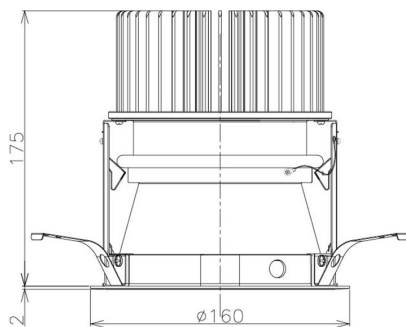

Item no. DD098-6515MW8535D

Series Name: Φ 150 Spark (Deep Cone)

Installation	Recessed mount
Type	
Fixture wattage	65.3W
Beam angle	22 deg
Color Temp.	3500K
CRI	Ra>85
Luminous	6539 lm
Body	Die-cast aluminum alloy
Body finish	N/A
Trim finish	White
Reflector finish	Mirror
IP Rate	IP20
Light source	COB module
Input Voltage	AC220~240V
Dimming Type	Non-Dimmable
Certificate	CE, CCC
Cut Hole	150mm

Height (Weight)	Spot / Medium / Medium flood	Wide flood
65.3W	177 (1.4kg)	
48.5W	177 (1.5kg)	
44.3W	157 (1.2kg)	
33.8W	168 (1.1kg)	157 (1.1kg)
30.3W	168 (1.1kg)	157 (1.1kg)
23.0W	138 (0.9kg)	127 (0.9kg)