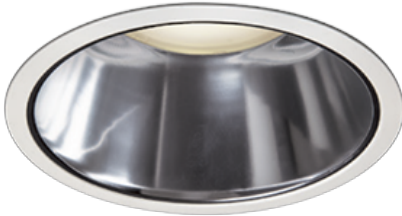

Item no. DD098-6515MW8535D

Series Name: Φ 150 Spark (Deep Cone)

Installation	Recessed mount
Type	
Fixture wattage	65.3W
Beam angle	22 deg
Color Temp.	3500K
CRI	Ra>85
Luminous	6539 lm
Body	Die-cast aluminum alloy
Body finish	N/A
Trim finish	White
Reflector finish	Mirror
IP Rate	IP20
Light source	COB module
Input Voltage	AC220~240V
Dimming Type	Non-Dimmable
Certificate	CE, CCC
Cut Hole	150mm

Height (Weight)	Spot / Medium / Medium flood	Wide flood
65.3W	177 (1.4kg)	
48.5W	177 (1.5kg)	
44.3W	157 (1.2kg)	
33.8W	168 (1.1kg)	157 (1.1kg)
30.3W	168 (1.1kg)	157 (1.1kg)
23.0W	138 (0.9kg)	127 (0.9kg)