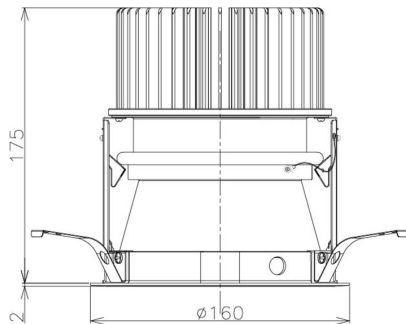

Item no. DD098-6515MW9027D

Series Name: Φ 150 Spark (Deep Cone)

Installation	Recessed mount
Type	
Fixture wattage	65.3W
Beam angle	22 deg
Color Temp.	2700K
CRI	Ra>90
Luminous	5596 lm
Body	Die-cast aluminum alloy
Body finish	N/A
Trim finish	White
Reflector finish	Mirror
IP Rate	IP20
Light source	COB module
Input Voltage	AC220~240V
Dimming Type	Non-Dimmable
Certificate	CE, CCC
Cut Hole	150mm

Height (Weight)	Spot / Medium / Medium flood	Wide flood
65.3W	177 (1.4kg)	
48.5W	177 (1.5kg)	
44.3W	157 (1.2kg)	
33.8W	168 (1.1kg)	157 (1.1kg)
30.3W	168 (1.1kg)	157 (1.1kg)
23.0W	138 (0.9kg)	127 (0.9kg)