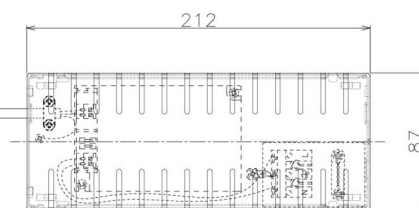

Item no. DD098-6515MW9027D

Series Name: Φ 150 Spark (Deep Cone)

Installation	Recessed mount
Type	
Fixture wattage	65.3W
Beam angle	22 deg
Color Temp.	2700K
CRI	Ra>90
Luminous	5596 lm
Body	Die-cast aluminum alloy
Body finish	N/A
Trim finish	White
Reflector finish	Mirror
IP Rate	IP20
Light source	COB module
Input Voltage	AC220~240V
Dimming Type	Non-Dimmable
Certificate	CE, CCC
Cut Hole	150mm

Height (Weight)	Spot / Medium / Medium flood	Wide flood
65.3W	177 (1.4kg)	
48.5W	177 (1.5kg)	
44.3W	157 (1.2kg)	
33.8W	168 (1.1kg)	157 (1.1kg)
30.3W	168 (1.1kg)	157 (1.1kg)
23.0W	138 (0.9kg)	127 (0.9kg)