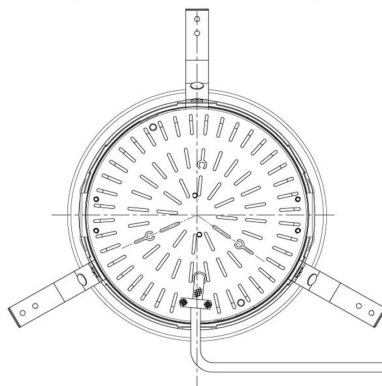

Item no. DD098-6515MW9027D

Series Name: Φ 150 Spark (Deep Cone)

Installation	Recessed mount
Type	
Fixture wattage	65.3W
Beam angle	22 deg
Color Temp.	2700K
CRI	Ra>90
Luminous	5596 lm
Body	Die-cast aluminum alloy
Body finish	N/A
Trim finish	White
Reflector finish	Mirror
IP Rate	IP20
Light source	COB module
Input Voltage	AC220~240V
Dimming Type	Non-Dimmable
Certificate	CE, CCC
Cut Hole	150mm

Height (Weight)	Spot / Medium / Medium flood	Wide flood
65.3W	177 (1.4kg)	
48.5W	177 (1.5kg)	
44.3W	157 (1.2kg)	
33.8W	168 (1.1kg)	157 (1.1kg)
30.3W	168 (1.1kg)	157 (1.1kg)
23.0W	138 (0.9kg)	127 (0.9kg)