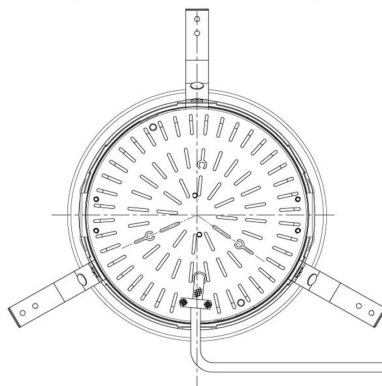

Item no. DD098-6515MW9030D

Series Name:  $\Phi$ 150 Spark (Deep Cone)

Installation	Recessed mount
Type	
Fixture wattage	65.3W
Beam angle	22 deg
Color Temp.	3000K
CRI	Ra>90
Luminous	5829 lm
Body	Die-cast aluminum alloy
Body finish	N/A
Trim finish	White
Reflector finish	Mirror
IP Rate	IP20
Light source	COB module
Input Voltage	AC220~240V
Dimming Type	Non-Dimmable
Certificate	CE, CCC
Cut Hole	150mm

Height (Weight)	Spot / Medium / Medium flood	Wide flood
65.3W	177 (1.4kg)	
48.5W	177 (1.5kg)	
44.3W	157 (1.2kg)	
33.8W	168 (1.1kg)	157 (1.1kg)
30.3W	168 (1.1kg)	157 (1.1kg)
23.0W	138 (0.9kg)	127 (0.9kg)