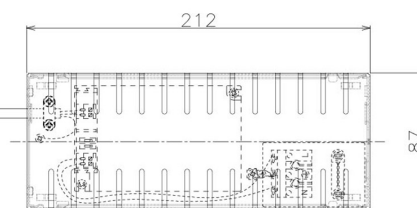

Item no. DD098-6515MW9030D

Series Name:  $\Phi$ 150 Spark (Deep Cone)

Installation	Recessed mount
Type	
Fixture wattage	65.3W
Beam angle	22 deg
Color Temp.	3000K
CRI	Ra>90
Luminous	5829 lm
Body	Die-cast aluminum alloy
Body finish	N/A
Trim finish	White
Reflector finish	Mirror
IP Rate	IP20
Light source	COB module
Input Voltage	AC220~240V
Dimming Type	Non-Dimmable
Certificate	CE, CCC
Cut Hole	150mm

Height (Weight)	Spot / Medium / Medium flood	Wide flood
65.3W	177 (1.4kg)	
48.5W	177 (1.5kg)	
44.3W	157 (1.2kg)	
33.8W	168 (1.1kg)	157 (1.1kg)
30.3W	168 (1.1kg)	157 (1.1kg)
23.0W	138 (0.9kg)	127 (0.9kg)