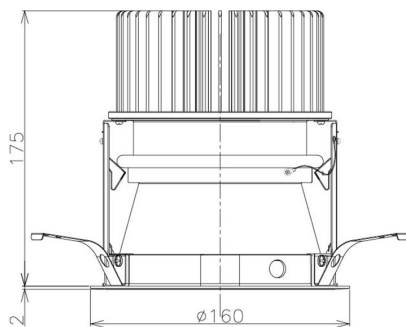

Item no. DD098-6515MW9030D

Series Name:  $\Phi$ 150 Spark (Deep Cone)

Installation	Recessed mount
Type	
Fixture wattage	65.3W
Beam angle	22 deg
Color Temp.	3000K
CRI	Ra>90
Luminous	5829 lm
Body	Die-cast aluminum alloy
Body finish	N/A
Trim finish	White
Reflector finish	Mirror
IP Rate	IP20
Light source	COB module
Input Voltage	AC220~240V
Dimming Type	Non-Dimmable
Certificate	CE, CCC
Cut Hole	150mm

Height (Weight)	Spot / Medium / Medium flood	Wide flood
65.3W	177 (1.4kg)	
48.5W	177 (1.5kg)	
44.3W	157 (1.2kg)	
33.8W	168 (1.1kg)	157 (1.1kg)
30.3W	168 (1.1kg)	157 (1.1kg)
23.0W	138 (0.9kg)	127 (0.9kg)