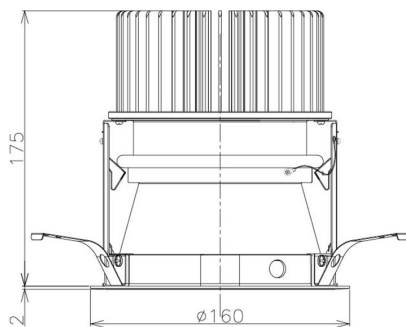

Item no. DD098-6515MW9035D

Series Name: Φ 150 Spark (Deep Cone)

Installation	Recessed mount
Type	
Fixture wattage	65.3W
Beam angle	22 deg
Color Temp.	3500K
CRI	Ra>90
Luminous	5946 lm
Body	Die-cast aluminum alloy
Body finish	N/A
Trim finish	White
Reflector finish	Mirror
IP Rate	IP20
Light source	COB module
Input Voltage	AC220~240V
Dimming Type	Non-Dimmable
Certificate	CE, CCC
Cut Hole	150mm

Height (Weight)	Spot / Medium / Medium flood	Wide flood
65.3W	177 (1.4kg)	
48.5W	177 (1.5kg)	
44.3W	157 (1.2kg)	
33.8W	168 (1.1kg)	157 (1.1kg)
30.3W	168 (1.1kg)	157 (1.1kg)
23.0W	138 (0.9kg)	127 (0.9kg)