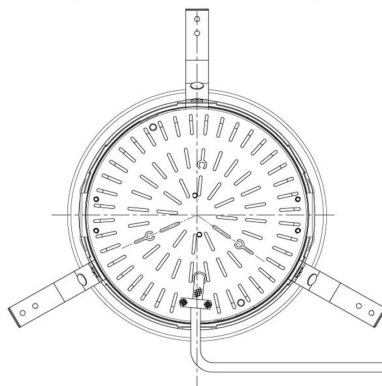

Item no. DD098-6515MW9035D

Series Name: Φ 150 Spark (Deep Cone)

Installation	Recessed mount
Type	
Fixture wattage	65.3W
Beam angle	22 deg
Color Temp.	3500K
CRI	Ra>90
Luminous	5946 lm
Body	Die-cast aluminum alloy
Body finish	N/A
Trim finish	White
Reflector finish	Mirror
IP Rate	IP20
Light source	COB module
Input Voltage	AC220~240V
Dimming Type	Non-Dimmable
Certificate	CE, CCC
Cut Hole	150mm

Height (Weight)	Spot / Medium / Medium flood	Wide flood
65.3W	177 (1.4kg)	
48.5W	177 (1.5kg)	
44.3W	157 (1.2kg)	
33.8W	168 (1.1kg)	157 (1.1kg)
30.3W	168 (1.1kg)	157 (1.1kg)
23.0W	138 (0.9kg)	127 (0.9kg)