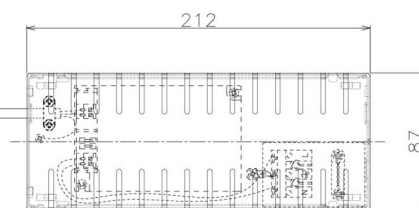

Item no. DD098-6515MW9035D

Series Name: Φ 150 Spark (Deep Cone)

Installation	Recessed mount
Type	
Fixture wattage	65.3W
Beam angle	22 deg
Color Temp.	3500K
CRI	Ra>90
Luminous	5946 lm
Body	Die-cast aluminum alloy
Body finish	N/A
Trim finish	White
Reflector finish	Mirror
IP Rate	IP20
Light source	COB module
Input Voltage	AC220~240V
Dimming Type	Non-Dimmable
Certificate	CE, CCC
Cut Hole	150mm

Height (Weight)	Spot / Medium / Medium flood	Wide flood
65.3W	177 (1.4kg)	
48.5W	177 (1.5kg)	
44.3W	157 (1.2kg)	
33.8W	168 (1.1kg)	157 (1.1kg)
30.3W	168 (1.1kg)	157 (1.1kg)
23.0W	138 (0.9kg)	127 (0.9kg)